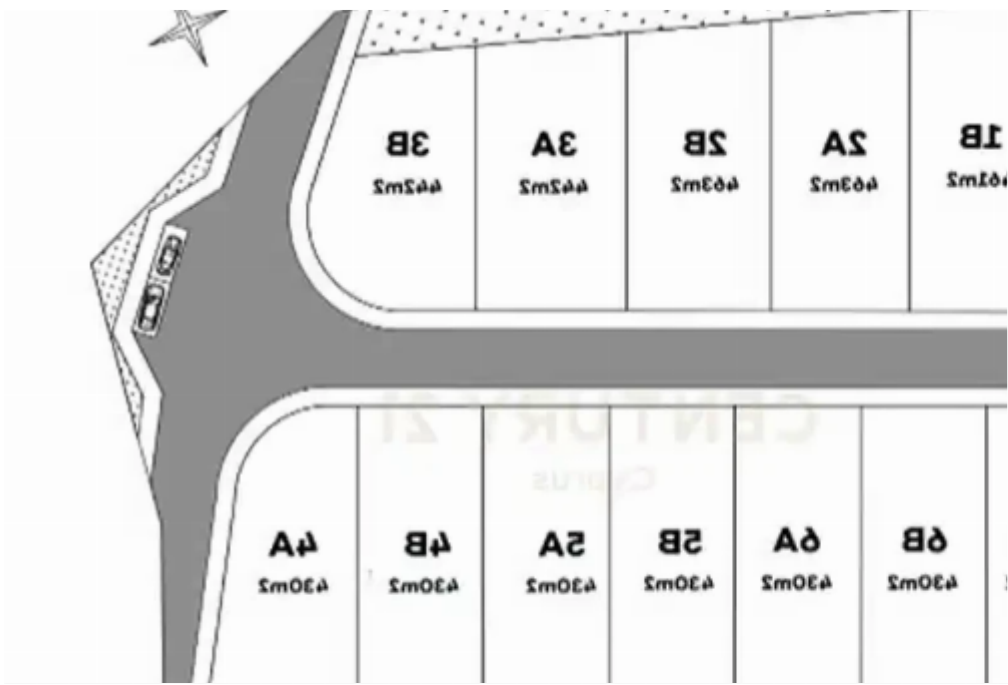

Ref: ba5374159

Total plot's-land's area: **430 m²**

Coverage: **20 %**

Available from: **2024-10-25**

Offered at: **135,000**

Type: **Residential**

""For sale in Parekklesia: a residential land area divided into 22 equal plots, each ranging from 430sq.m. The building factor is 30% and the coverage ratio is 20%, allowing for a maximum building height of 8.3 meters and up to 2 floors. Each plot is priced at 135,000 euros. This opportunity is perfect for residential development in a growing area, offering ample space and flexibility for various building designs. Don&apos;t miss out on this prime real estate investment.""...