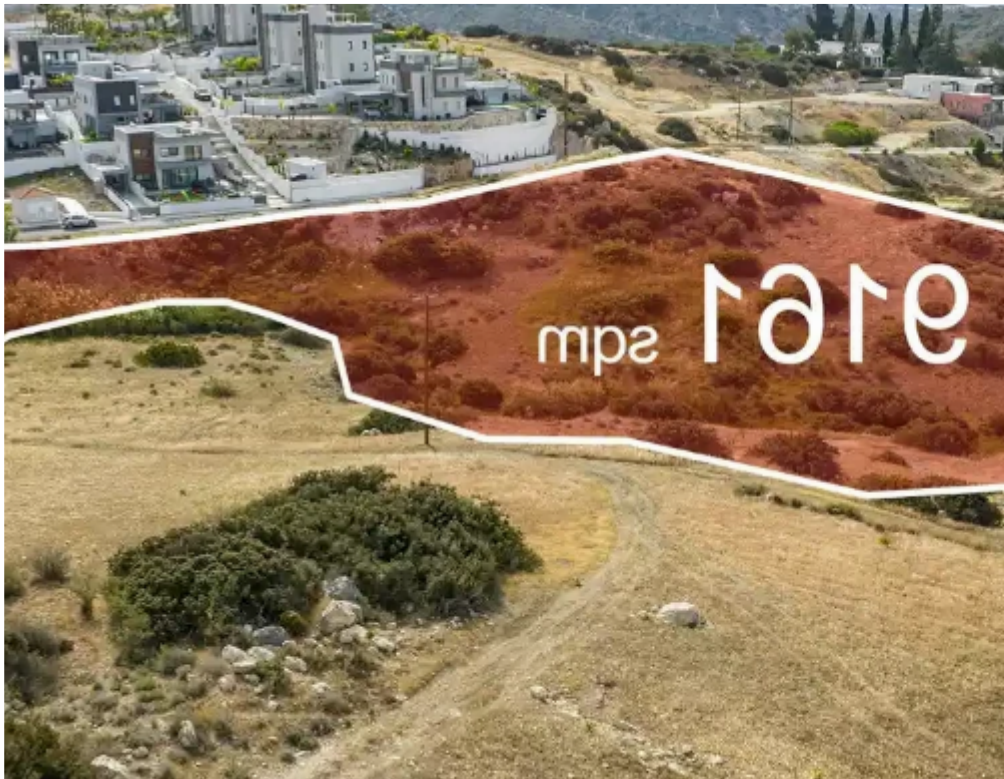

Residential land 9161 m²

Limassol, Parekklesia-4520 , Cyprus

This ad is presented by listings admin, under supervision from ,
Licensed Real Estate Agent Reg no: 1234, Lic no: 603/E

Offered at: € 1,200,000

Estate ID: 72200

Ref: ba5226228

Total plot's-land's area: **9161 m²**

Coverage: **20 %**

Density: **20 %**

Available from: **2024-10-25**

Offered at: **1,200,000**

Type: **Residential**