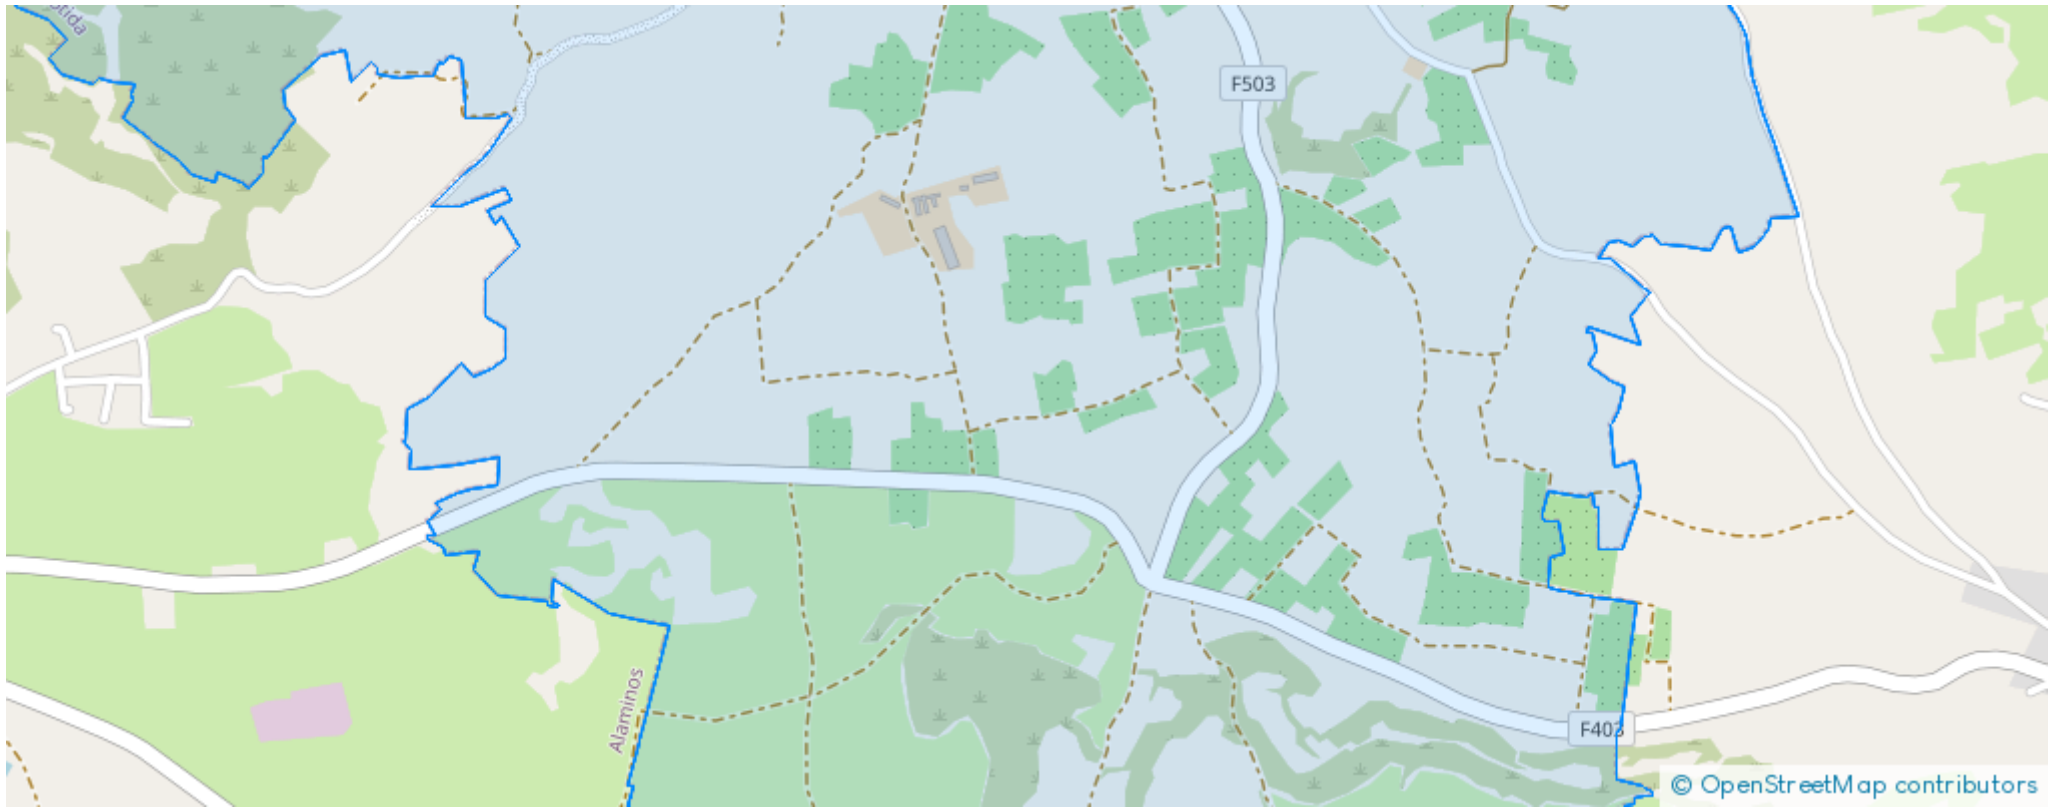

**Estate ID:** 72214

**Ref:** ba5146201

Total plot's-land's area: **904 m<sup>2</sup>**

Available from: **2024-10-25**

Offered at: **1,150,000**

Type: **Residential**

""Nestled amidst the tranquil countryside of Anafotida, Larnaca, this expansive parcel of land offers a rare opportunity to embrace the serenity of rural Cyprus. Situated approximately 1500 kilometers from the azure shores of the Mediterranean Sea, this parcel offers a unique blend of seclusion and accessibility. While it provides a peaceful escape from the hustle and bustle of urban life, it remains conveniently close to the vibrant amenities of Larnaca and the captivating allure of the nearby coastline.""...

## Estate on map:

**Website:** [realty.com.cy/p/residential-land-904-m<sup>2</sup>-ba5146201](https://realty.com.cy/p/residential-land-904-m2-ba5146201)

**Email:** [info@rimatech.com.cy](mailto:info@rimatech.com.cy)