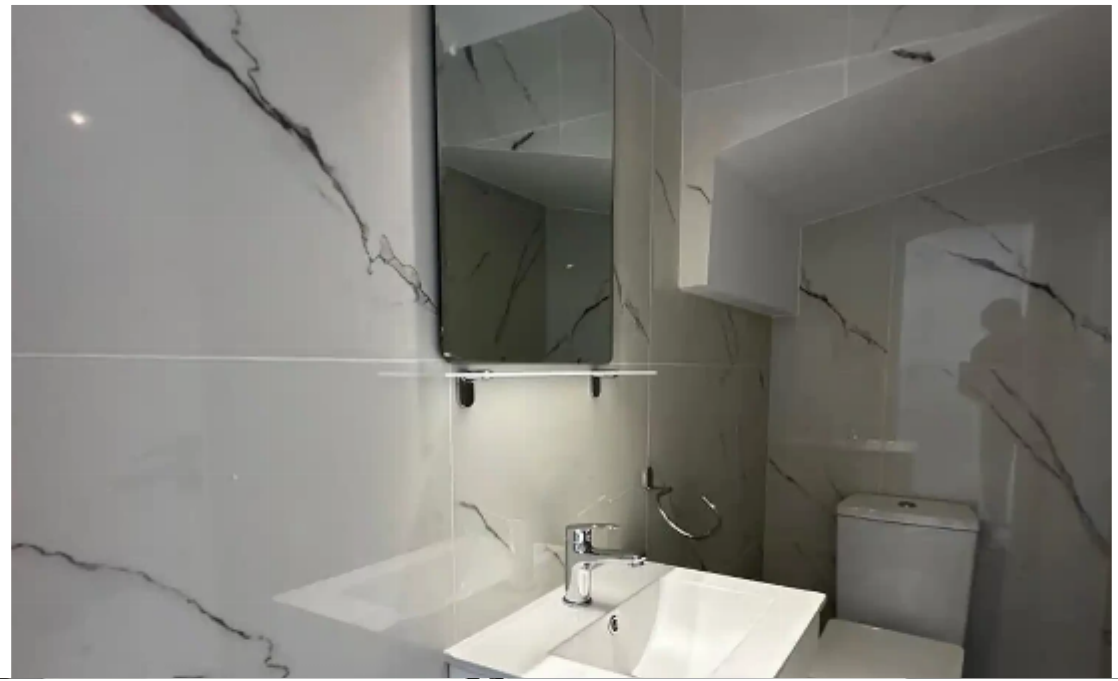

## 2-bedroom maisonette for sale

Paphos, Lighthouse-Kato-Paphos-8040 , Cyprus

This ad is presented by listings admin, under supervision from ,

Licensed Real Estate Agent Reg no: 1234, Lic no: 603/E

**Offered at:** €285,000

**Estate ID:** 73668

**Ref:** ba5406303

Bathrooms: **2**

Bedrooms: **2**

Parking spaces: **Covered cars**

Available from: **2024-10-25**

Offered at: **285,000**

Type: **SemidetachedHouse**

.....Paphos KatoPaphos Lighthouse KingsAvenueMall Kato Paphos Next to the Lighthouse complex Maisonette 85 m2 Near the mall within walking distance of the Harbor, embankment, sea, many attractions ?2 bedrooms ?2 bathrooms ?2 balconies superlocation Only after renovation inverter air conditioners There is a title....."