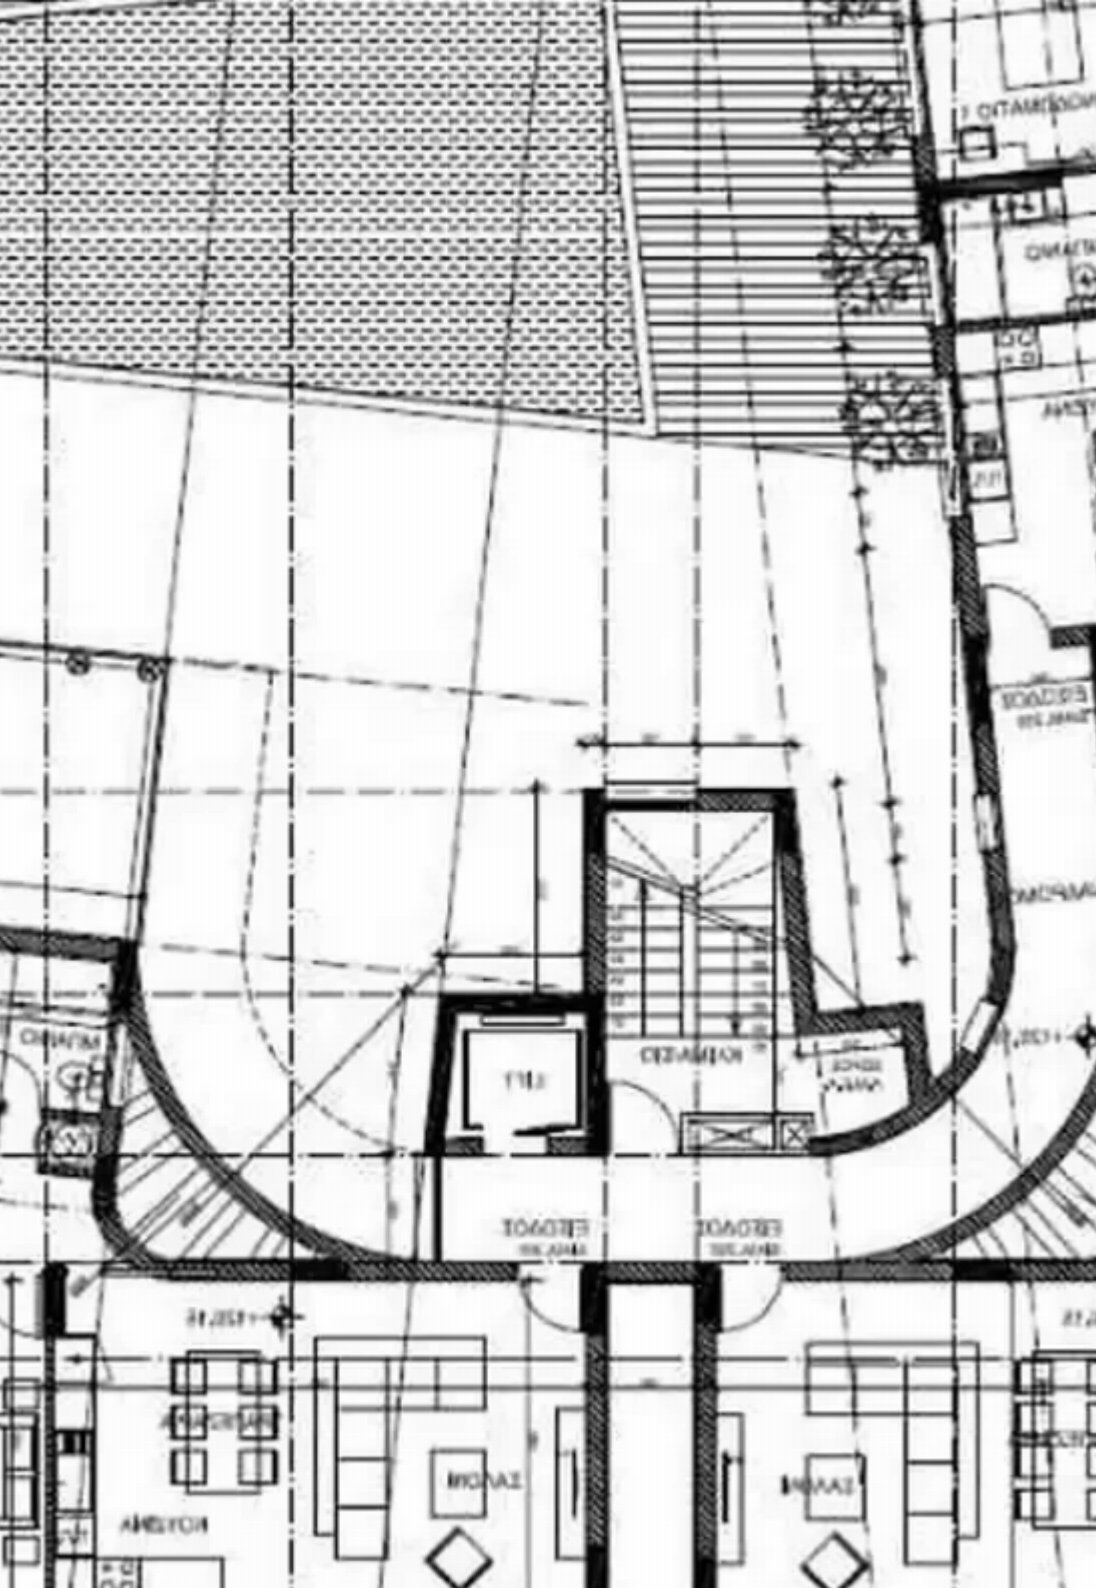

Website: [realy.com.cy/p/2-bedroom-apartment-f?r-s?le-ba5193956](https://www.realty.com.cy/p/2-bedroom-apartment-f?r-s?le-ba5193956)

Email: info@rimatech.com.cy

Phone: [+35795958898](tel:+35795958898) // [+35725714014](tel:+35725714014)

This ad is presented by listings admin, under supervision from ,
Licensed Real Estate Agent Reg no: 1234, Lic no: 603/E