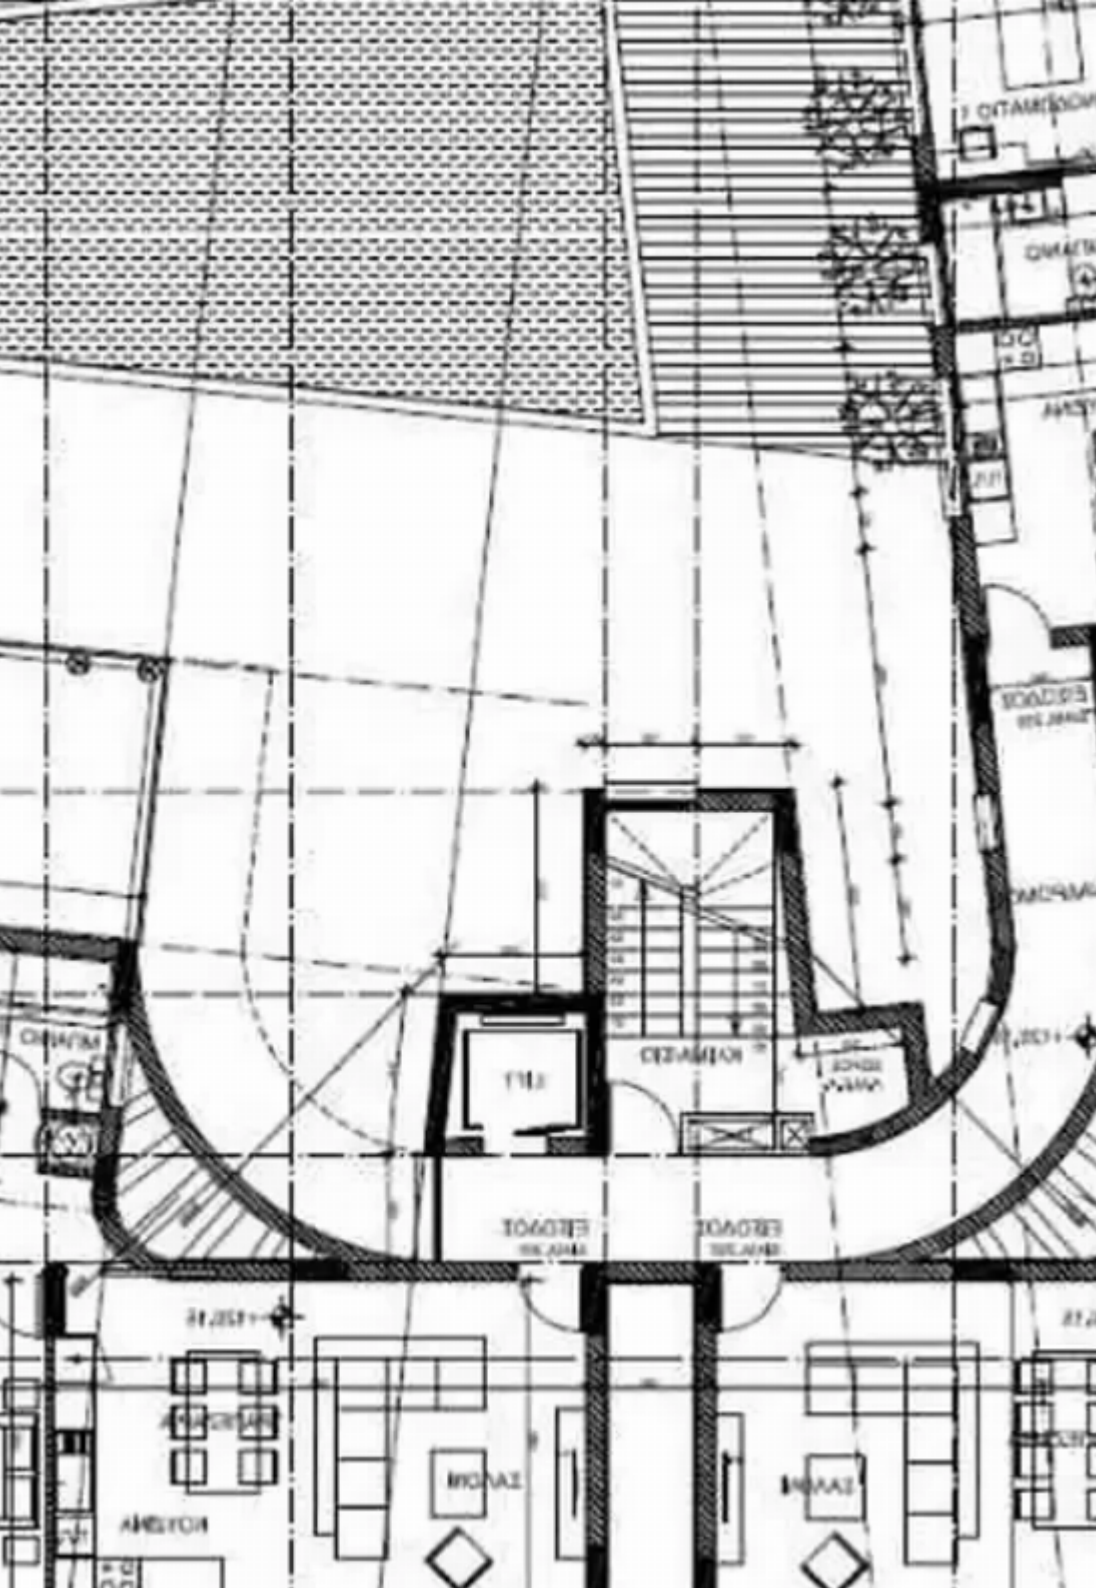

Website: realy.com.cy/p/2-bedroom-apartment-f?r-s?le-ba5193956

Email: info@rimatech.com.cy

Phone: [+35795958898](tel:+35795958898) // [+35725714014](tel:+35725714014)

This ad is presented by listings admin, under supervision from ,
Licensed Real Estate Agent Reg no: 1234, Lic no: 603/E