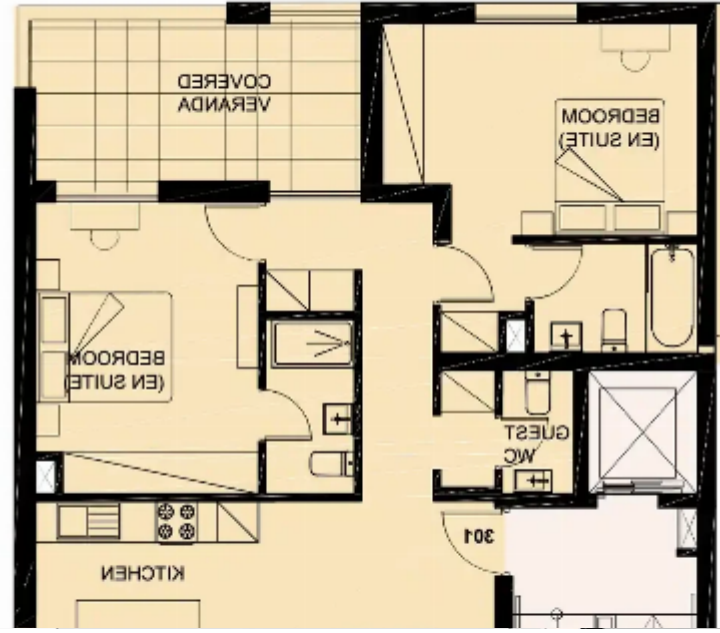

**Estate ID:** 74053

**Ref:** ba5361844

Bathrooms: **2**

Bedrooms: **2**

Parking spaces: **Covered cars**

Available from: **2024-10-26**

Offered at: **458,900**

Type: **Penthouse**