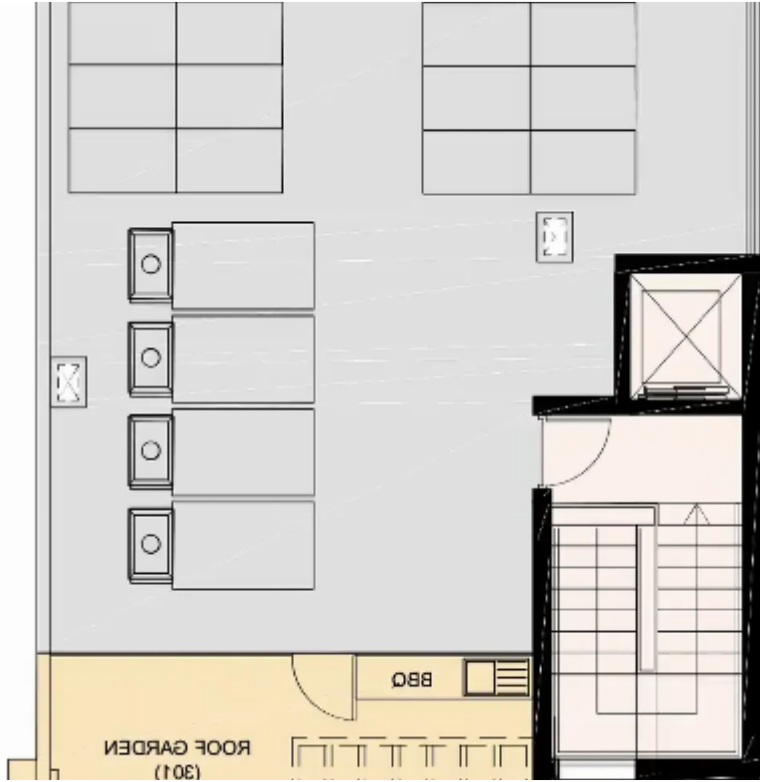

**Estate ID:** 74053

**Ref:** ba5361844

Bathrooms: **2**

Bedrooms: **2**

Parking spaces: **Covered cars**

Available from: **2024-10-26**

Offered at: **458,900**

Type: **Penthouse**