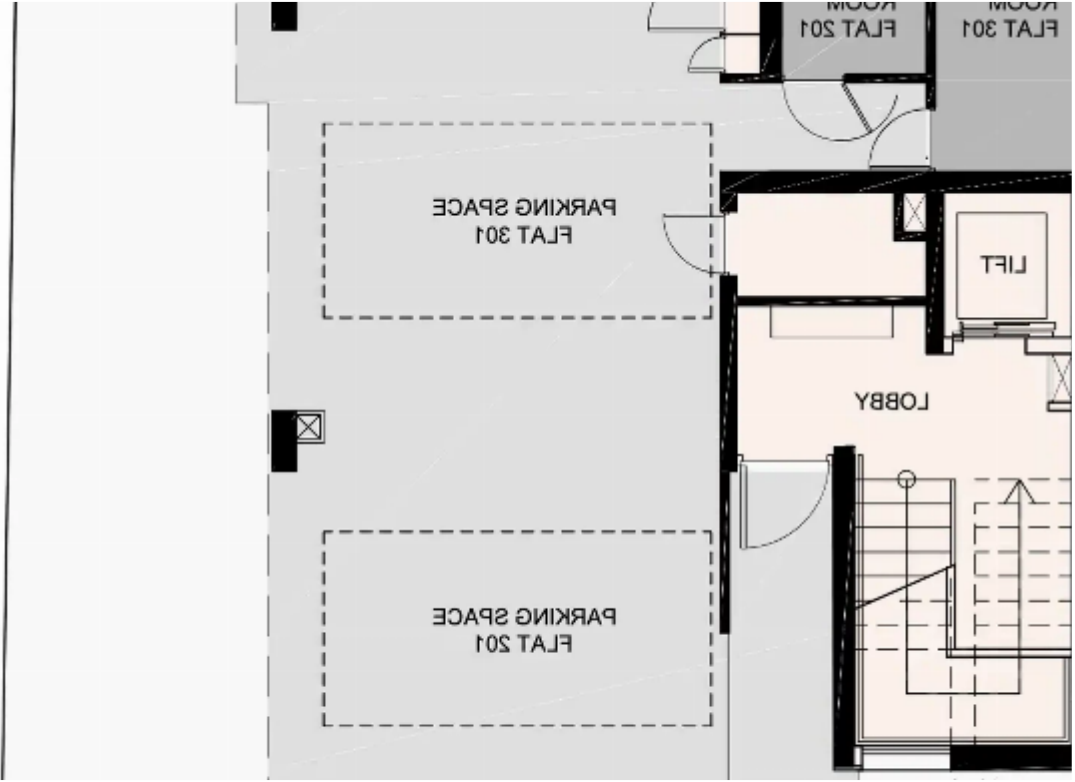

**Estate ID:** 74053

**Ref:** ba5361844

Bathrooms: **2**

Bedrooms: **2**

Parking spaces: **Covered cars**

Available from: **2024-10-26**

Offered at: **458,900**

Type: **Penthouse**