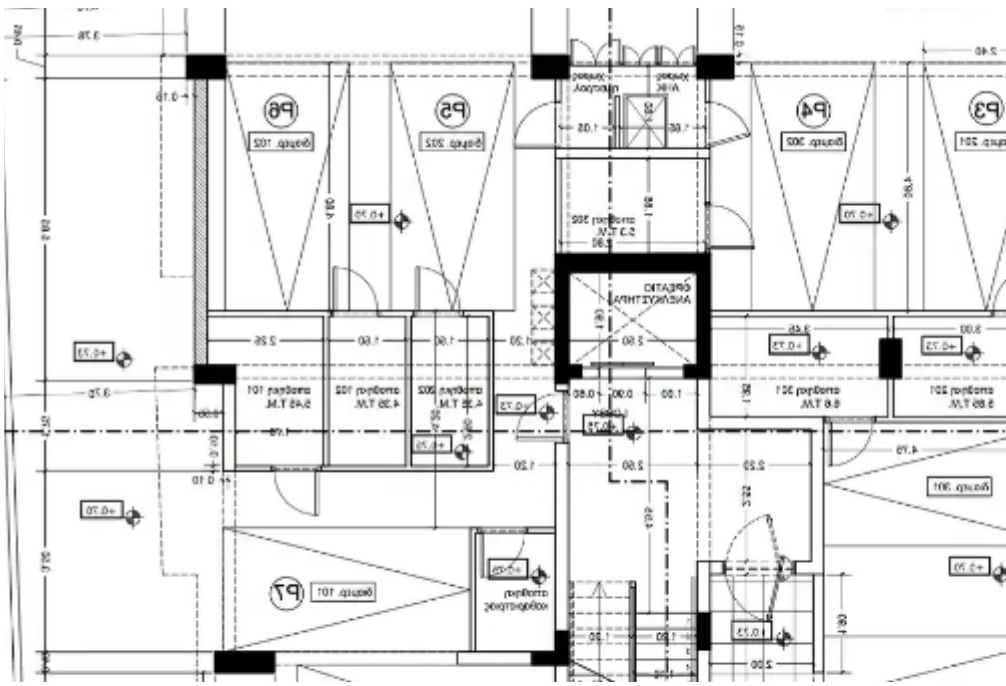

**Offered at:** €515,000

**Estate ID:** 74065

**Ref:** ba5052769

Bathrooms: **2**

Bedrooms: **2**

Parking spaces: **No cars**

Available from: **2024-10-26**

Offered at: **515,000**