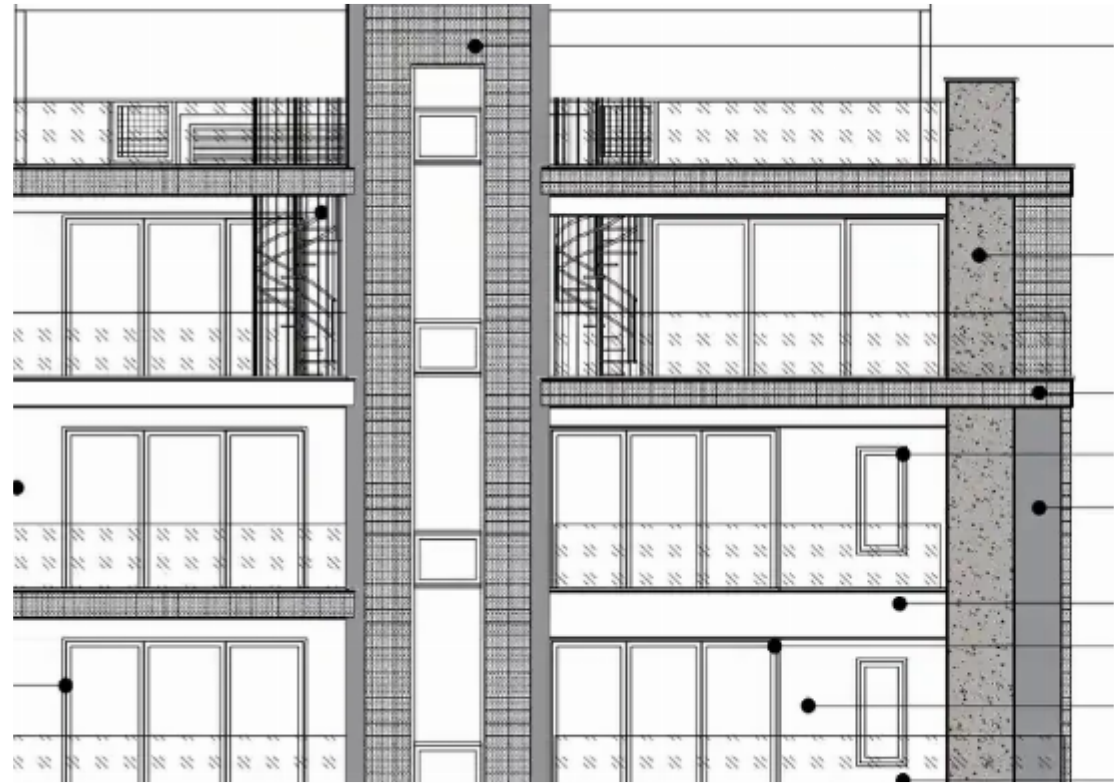

## 2-bedroom apartment for sale

Limassol, Lyceum-Petros-And-Pavlos-3085 , Cyprus

This ad is presented by listings admin, under supervision from ,  
Licensed Real Estate Agent Reg no: 1234, Lic no: 603/E

**Offered at:** €515,000

**Estate ID:** 74065

**Ref:** ba5052769

Bathrooms: **2**

Bedrooms: **2**

Parking spaces: **No cars**

Available from: **2024-10-26**

Offered at: **515,000**

Type: **Apartment**

Located in the Kolossaïou, Petrou & Pavlou area of Limassol, Cyprus, this residential complex boasts an exclusive collection of six apartments, spread across three well-appointed floors. Each residence within the complex has been designed with a focus on modern living, offering residents both luxury and functionality. The strategic location allows for easy access to the city's amenities and is just a short journey away from the bustling city center. With a commitment to quality and comfort, this complex serves as an ideal home for those seeking a contemporary living experience in Limassol. ...