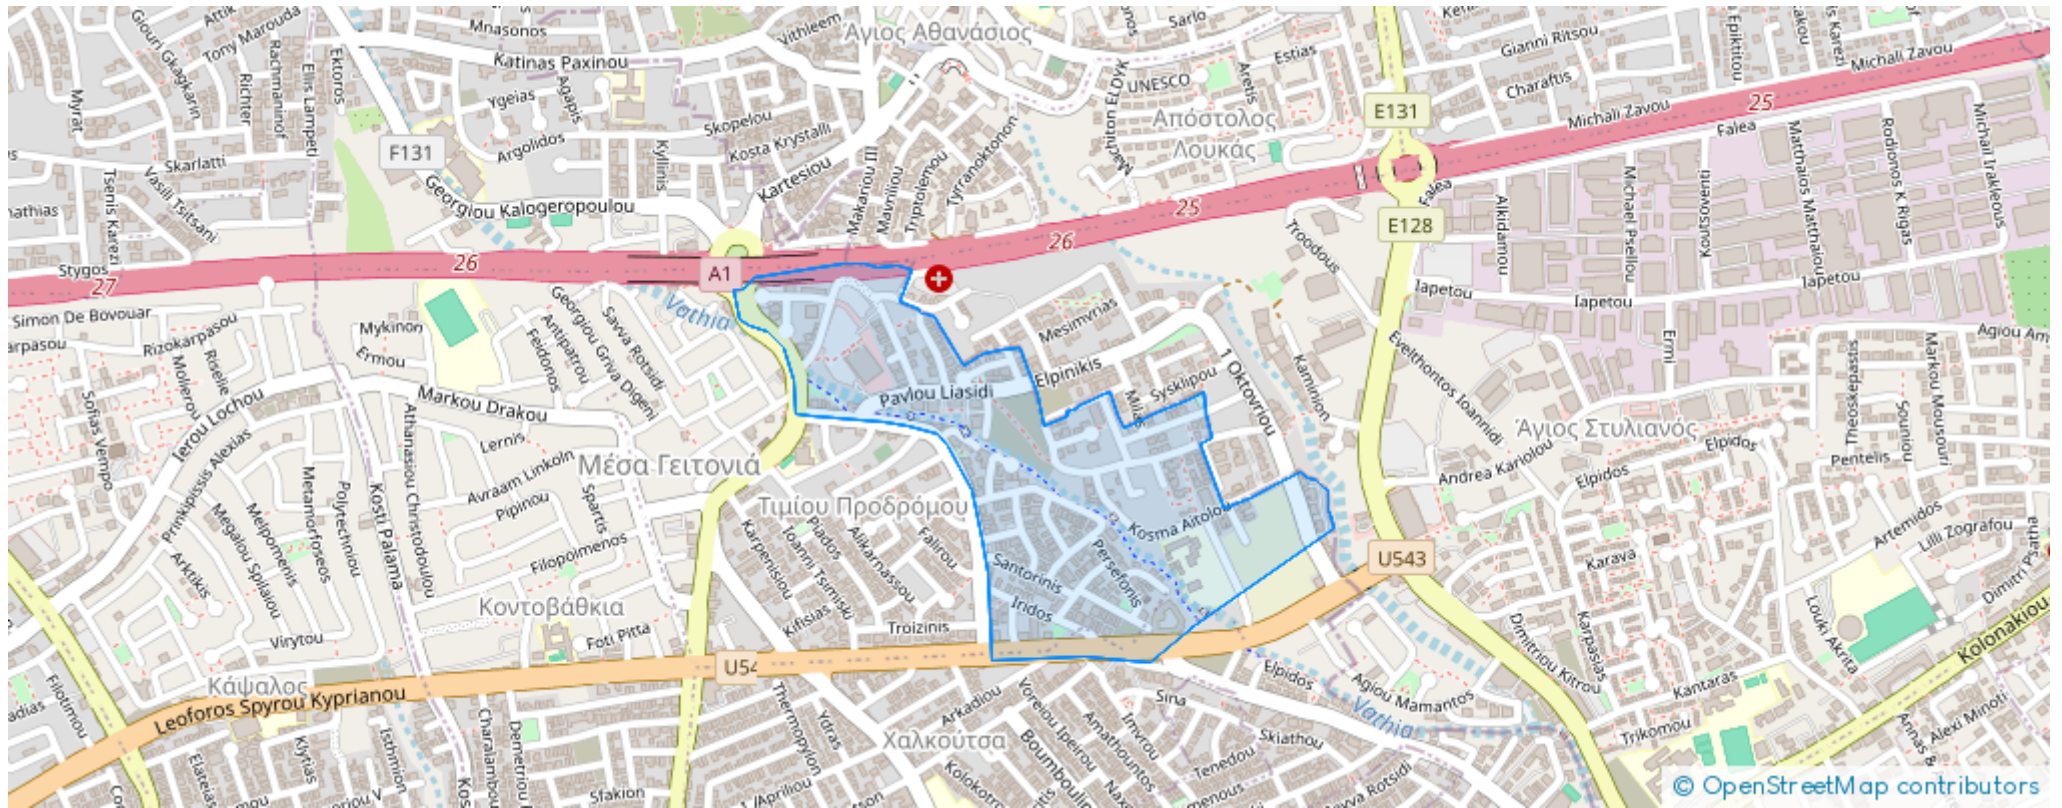

Estate on map: