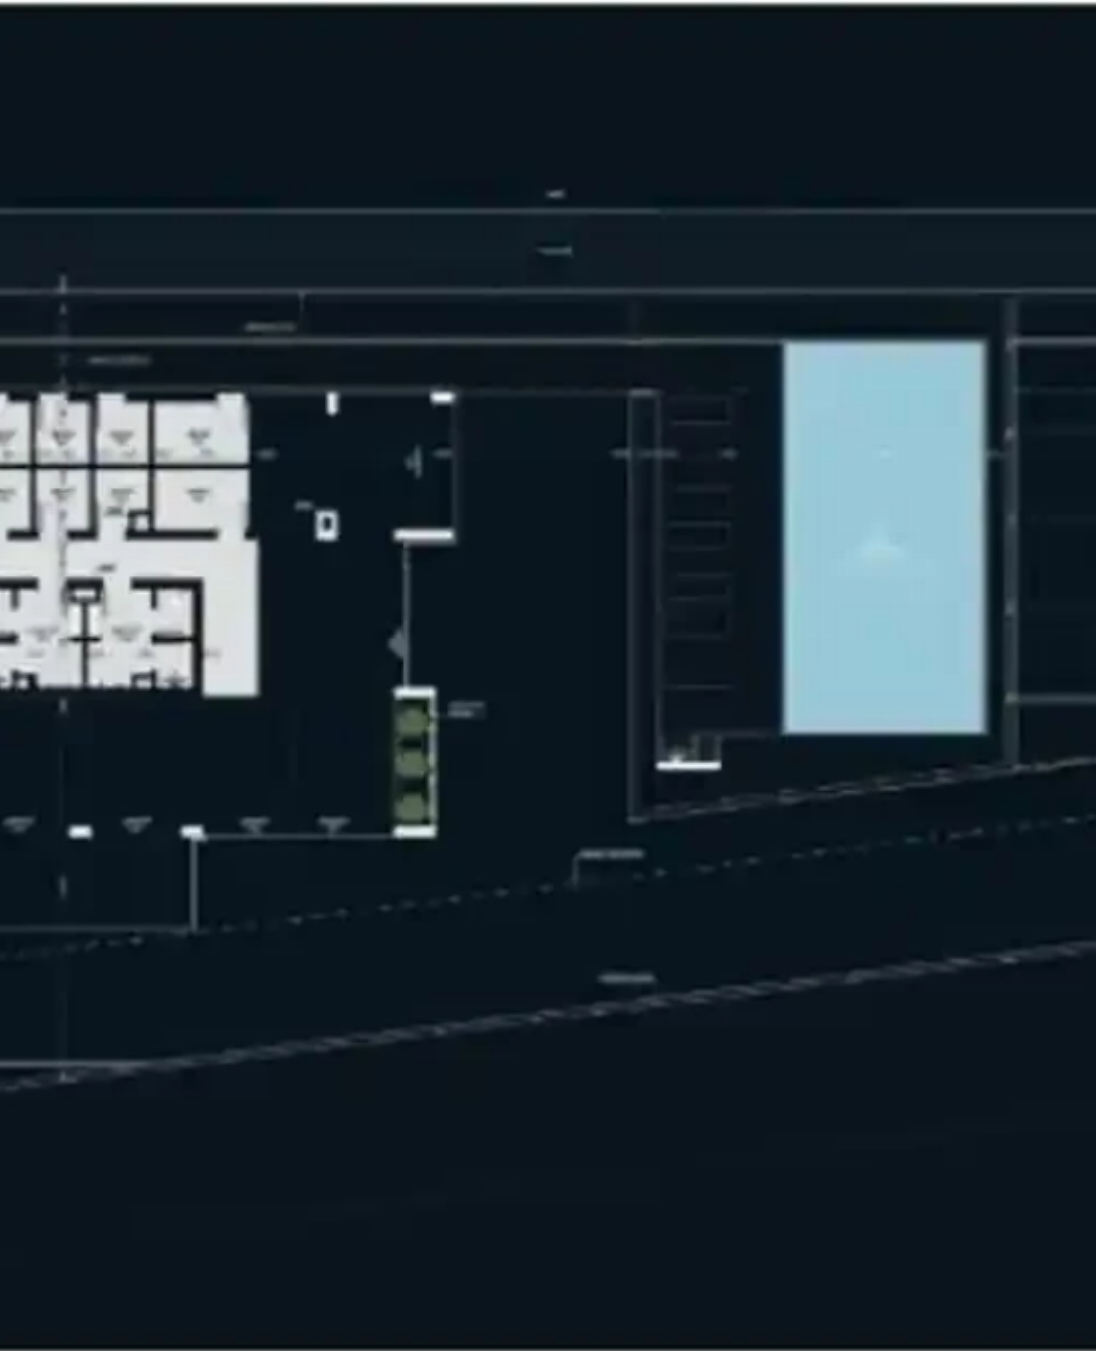

White interior doors. Balcony doors (height: 2.40 m) and windows (height: 1.4 m). Aluminum...

Estate on map:

image not found or type unknown

Website: realty.com.cy/p/3-bedroom-apartment-f?r-s?le-ba5285553