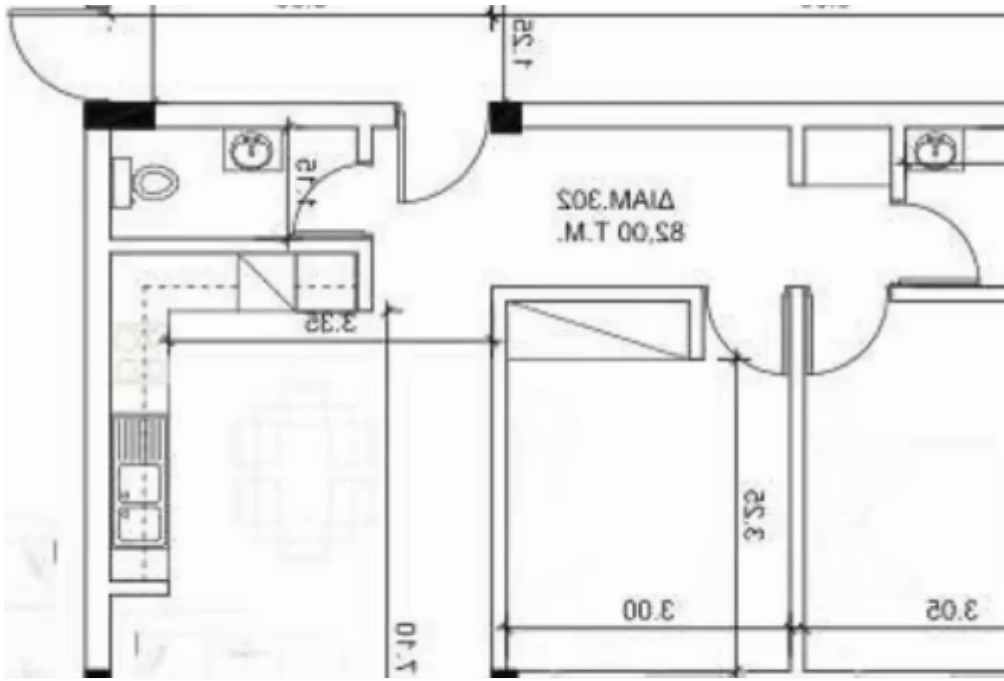

Offered at: € 495,000

Estate ID: 74439

Ref: ba4751517

NET internal area: **82**

Bathrooms: **1**

Bedrooms: **2**

Parking spaces: **Covered cars**

Available from: **2024-10-26**