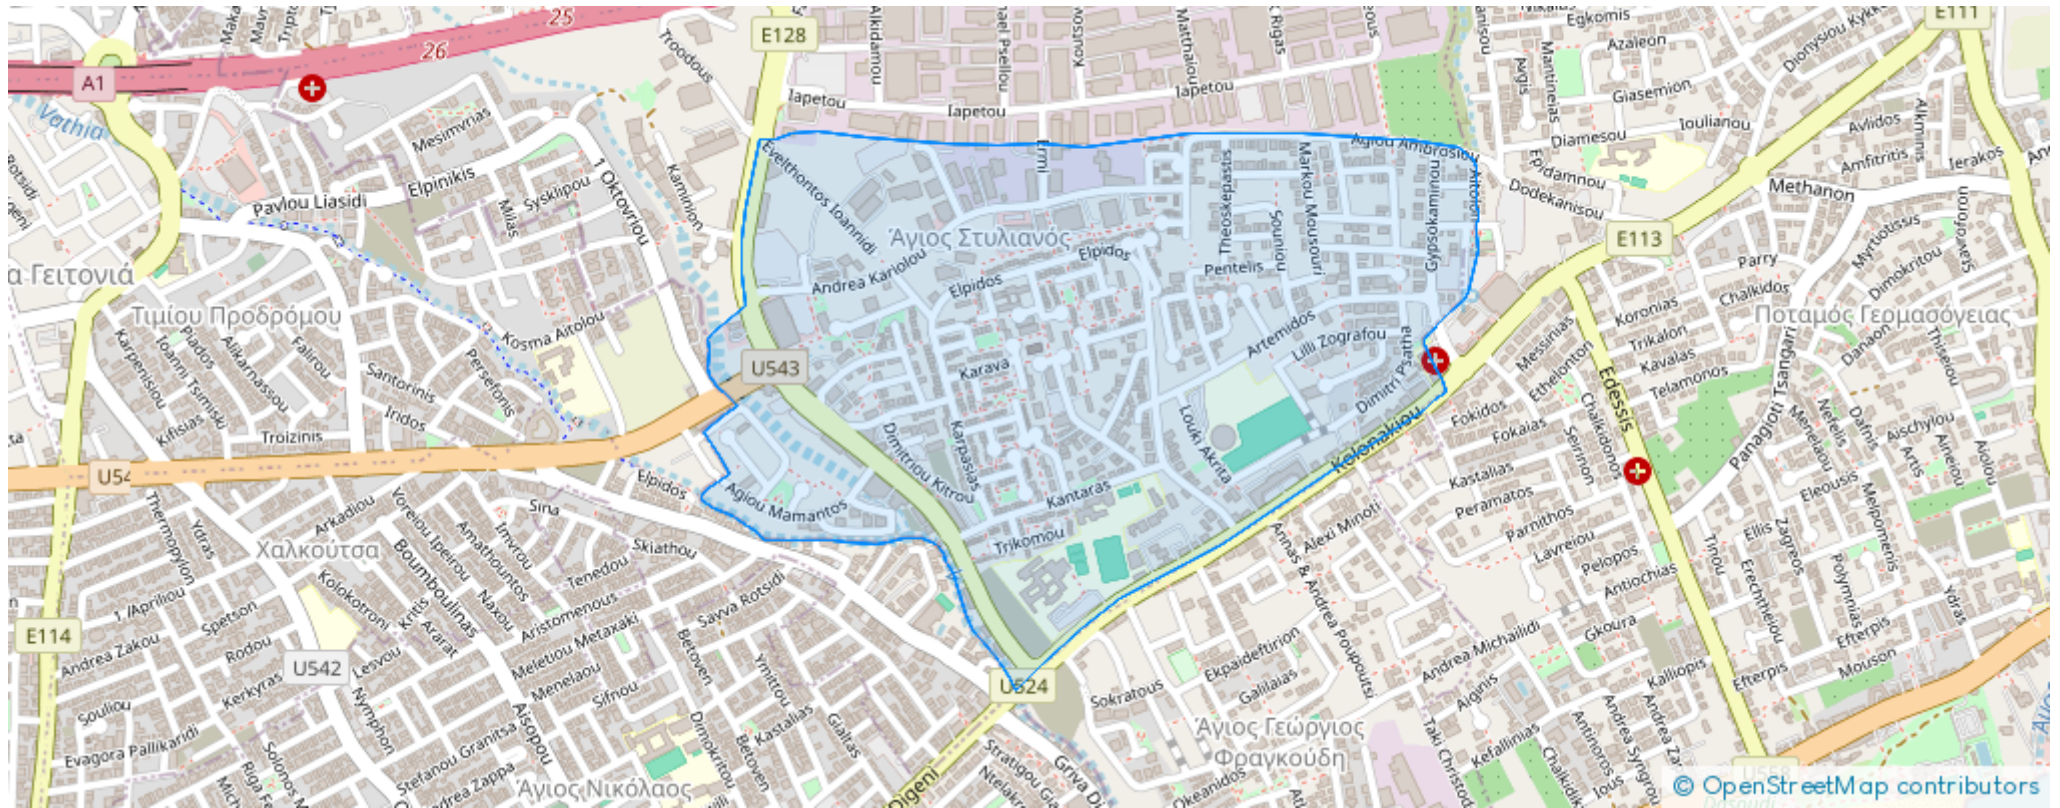

Estate on map: