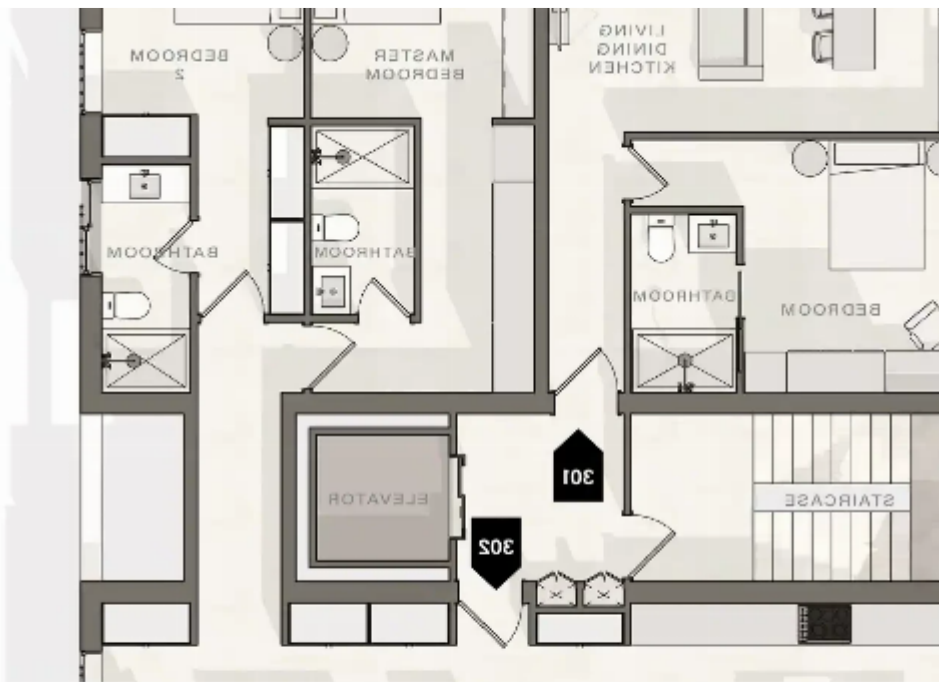

Estate ID: 74602

Ref: ba5458390

NET internal area: **160**

Bathrooms: **3**

Bedrooms: **3**

Parking spaces: **Covered cars**

Available from: **2024-10-26**

Offered at: **600,000**

Type: **Penthouse**

.....3 bedroom penthouse in Mesa Geitonia Limassol Three bedroom three bathroom,139 sqm ,21 verandas +100sqm roof garden, one parking places. . Price €600,000+vat....."

Estate on map: