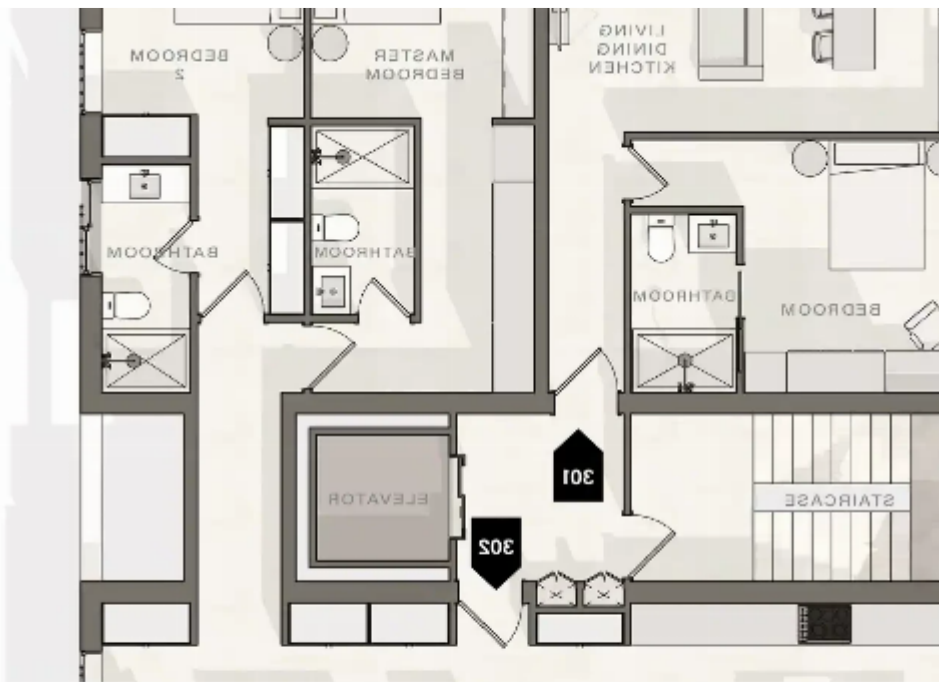

Estate ID: 74602

Ref: ba5458390

Bathrooms: **3**

Bedrooms: **3**

Parking spaces: **Covered cars**

Available from: **2024-10-26**

Offered at: **600,000**

Type: **Penthouse**

.....3 bedroom penthouse ine Mesa Geitonia Limassol Three bedroom three bathroom,139 sqm ,21 verandas +100sqm roof garden, one parking places. . Price €600,000+vat....."

Estate on map:

Website: realty.com.cy/p/3-bedroom-penthouse-f?r-s?le-ba5458390