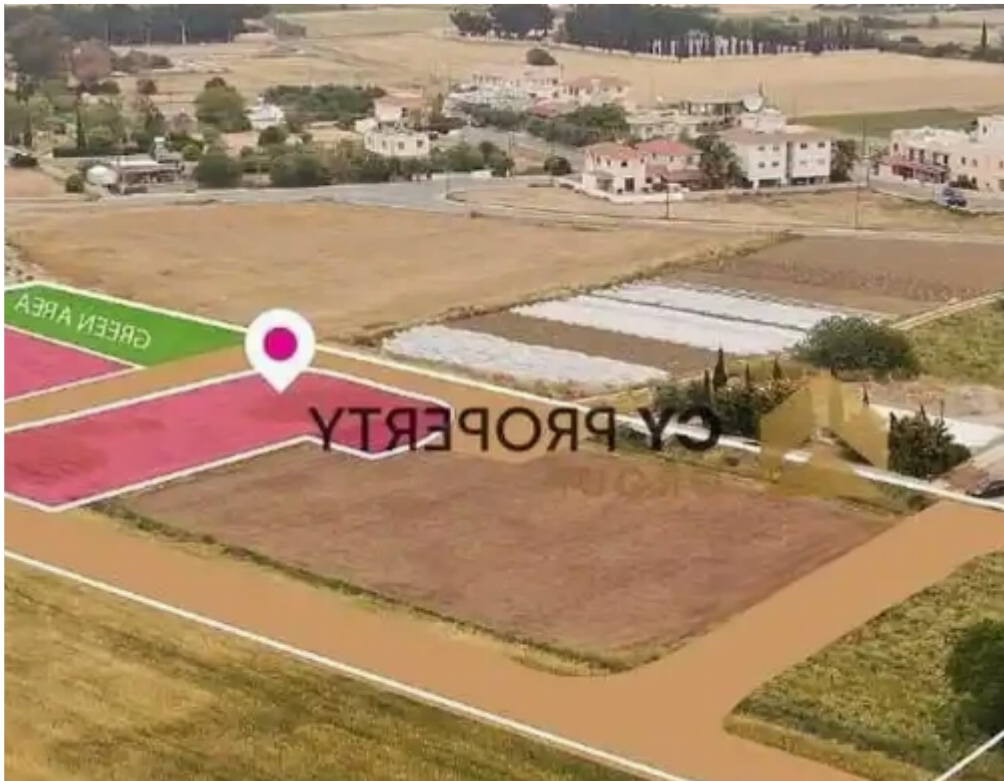

(Share) Residential land 10703

m²

Larnaka, Kiti-7550 , Cyprus

This ad is presented by listings admin, under supervision from ,
Licensed Real Estate Agent Reg no: 1234, Lic no: 603/E

Offered at: € 172,500

Estate ID: 74726

Ref: ba4943952

Total plot's-land's area: **10703 m²**

Coverage: **50 %**

Density: **90 %**

Available from: **2024-10-26**

Offered at: **172,500**

Type: **Residential**

""""Available for sale is the 3/8 share of a residential field, which corresponds to an area of approximately 4,014 sqm, in Kiti village of Larnaca district. It is situated close to all amenities and services such as schools, banks, cafes, restaurants etc. The field has a regular shape and an even flat surface area. It abuts a registered road which has been partly created from the separation of the nearest plots. The property falls within the Residential Zone H2, having a building density of 90%. """"...