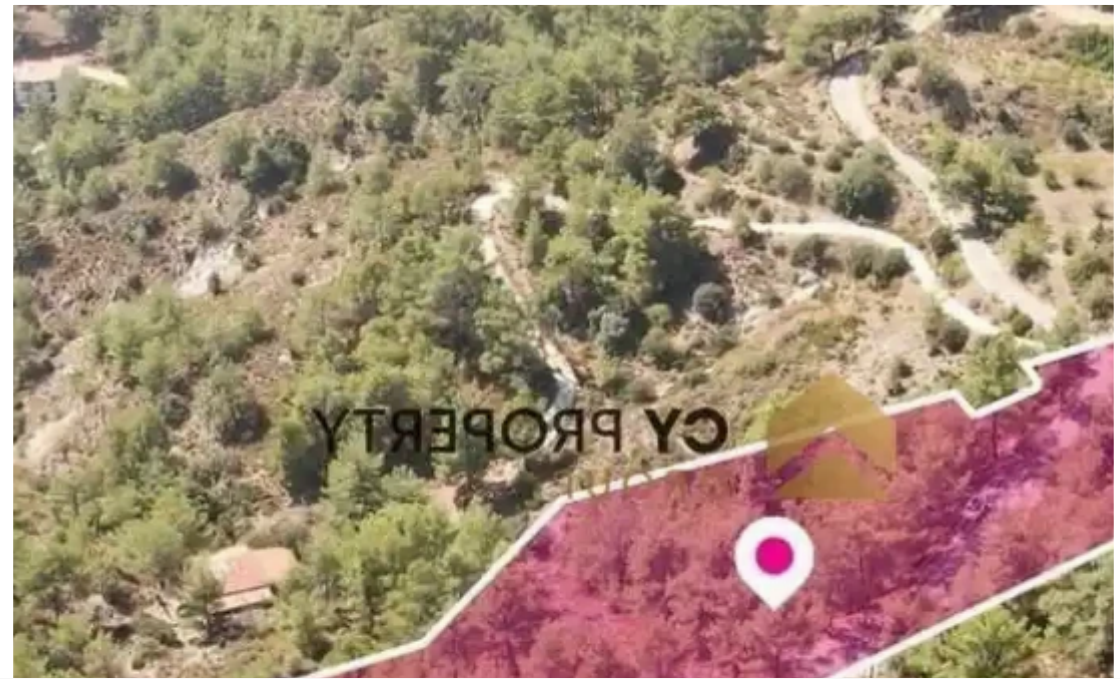

Ref: ba4826870

Total plot's-land's area: **9365 m²**

Coverage: **20 %**

Density: **30 %**

Available from: **2024-10-26**

Offered at: **102,000**

Type: **Residential**

""The field is located in Vavatsinia community, about 450 metres west of Vavatsinia village center and about 450 metres northwest of Vavatsinia - Agioi Vavatsinias road. The property has an irregular shape, sloping uneven surface with trees in it and there is a proposed road for registration passing through the field. The immediate area is characterised by houses, residential and agricultural fields. This field is landlocked.""...