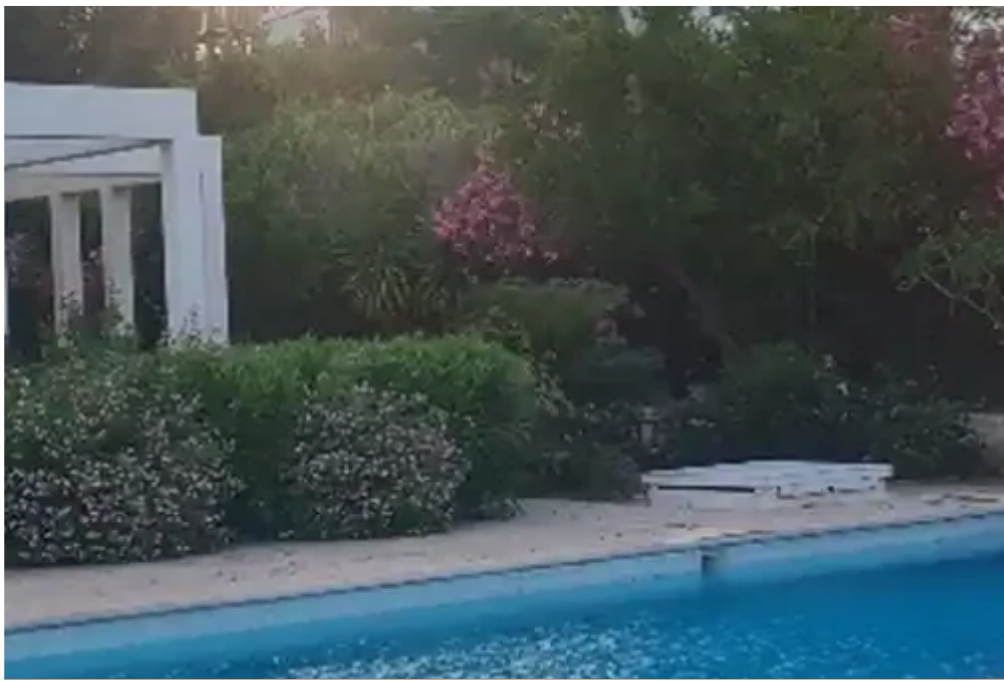

2-bedroom apartment to rent

Limassol, Parekklesia-4520 , Cyprus

This ad is presented by listings admin, under supervision from ,
Licensed Real Estate Agent Reg no: 1234, Lic no: 603/E

Offered at: €2,100

Estate ID: 74903

Ref: ba5260864

NET internal area: **90**

Bathrooms: **2**

Bedrooms: **2**

Available from: **2024-10-26**

Offered at: **2,100**

Type: **Apartment**

....."LOVELY , CLEAN AND WELL FURNISHED 2 BEDROOM BEACH COMPLEX APT NEXT TO AMARA BEACH HOTEL. 2 BEDROOMS, 1 BATHROOM, 1 W/C. OPEN PLAN KITCHEN LIVING ROOM. ELAVATED GROUND FLOOR APT WITH LARGE VERANDA. A QUIET WONDERFUL LOCAION TO LIVE NEXT TO THE SEA."..... .."