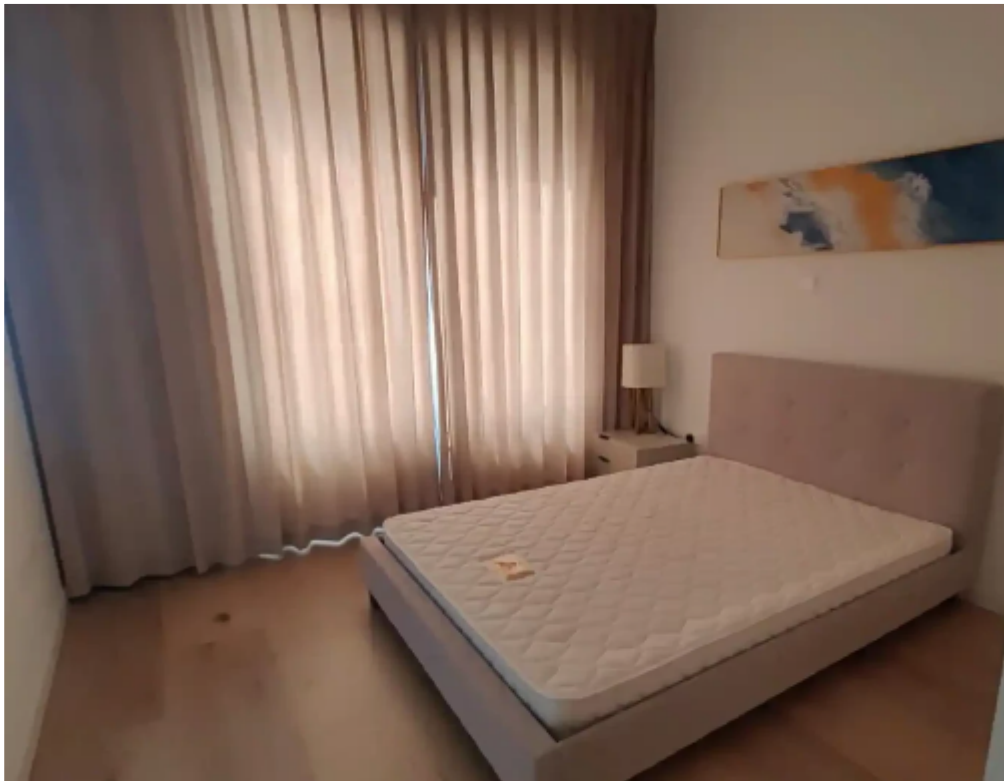

2-bedroom apartment f?r s?le

Limassol, Linopetra-School-Agios-Stylianos-Agios-Athanasios-4102 ,
Cyprus

This ad is presented by listings admin, under supervision from ,
Licensed Real Estate Agent Reg no: 1234, Lic no: 603/E

Offered at: €537,000

Estate ID: 75171

Ref: ba5033626

Bathrooms: **2**

Bedrooms: **2**

Parking spaces: **No cars**

Available from: **2024-10-27**

Offered at: **537,000**

Type: **Apartment**

"....."This project is located in the famous Columbia area of ??Limassol, in the heart of the most cosmopolitan area of ??Cyprus. Luxurious complex surrounded by tranquil landscaped gardens, large terraces, recreation and entertainment areas, and an outdoor pool. Designed to feel part of the vibrant city center, but with maximum privacy. The project consists of three buildings that house 1, 2 and 3-bedroom apartments and deluxe 3-bedroom penthouses, with a private rooftop pool and unobstructed sea views. Unique design and elegance. All residences are built to the highest standards; made from the finest materials and offer the added leisure and lifestyle amenities that make T...