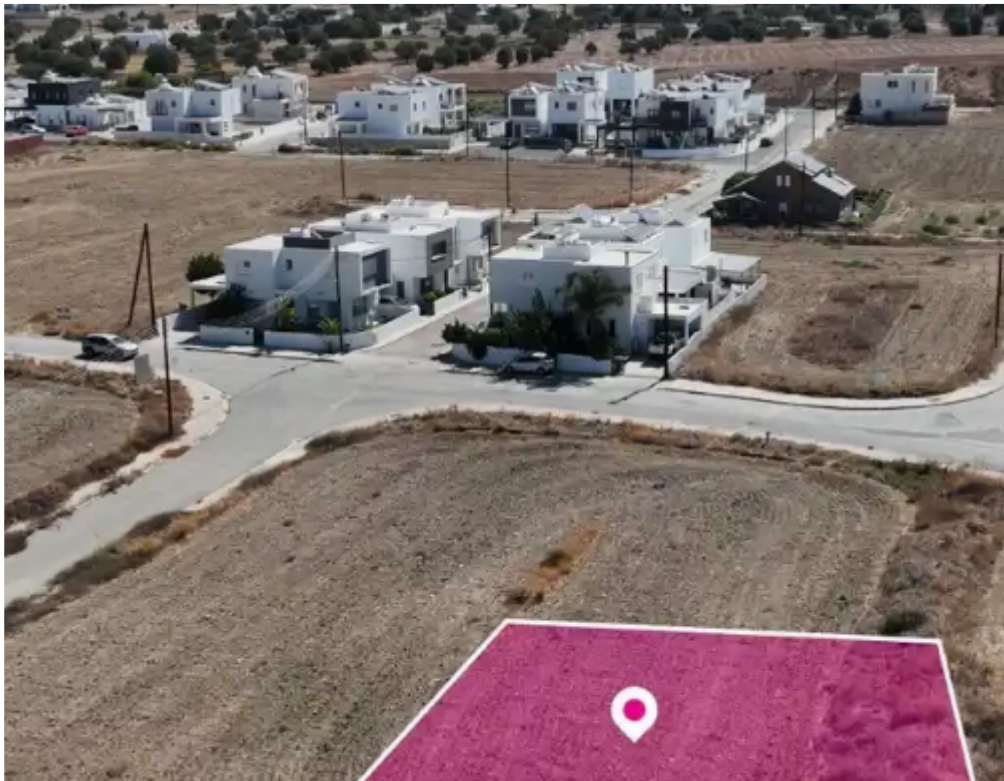

Residential land 524 m²

Nicosia, Tseri-2480 , Cyprus

This ad is presented by listings admin, under supervision from ,
Licensed Real Estate Agent Reg no: 1234, Lic no: 603/E

Offered at: € 85,000

Estate ID: 75205

Ref: ba5452527

Total plot's-land's area: **524 m²**

Available from: **2024-10-27**

Offered at: **85,000**

Type: **Residential**

""Residential plot, extending to about 524 sq.m. in total, located in Tseri, Nicosia. The property is rectangularly shaped with a flat surface. Access to the plot is via a registered road with a total frontage of approximately 28m. There is a separate title deed for this property. The asset is located approximately 7.5km from A1 motorway and approximately 1.4km from Tseri community centre. The property falls within Zone ??8, with a building coefficient of 60%, coverage of 35%, and permission for 2 floors (8.3m) of construction.""...