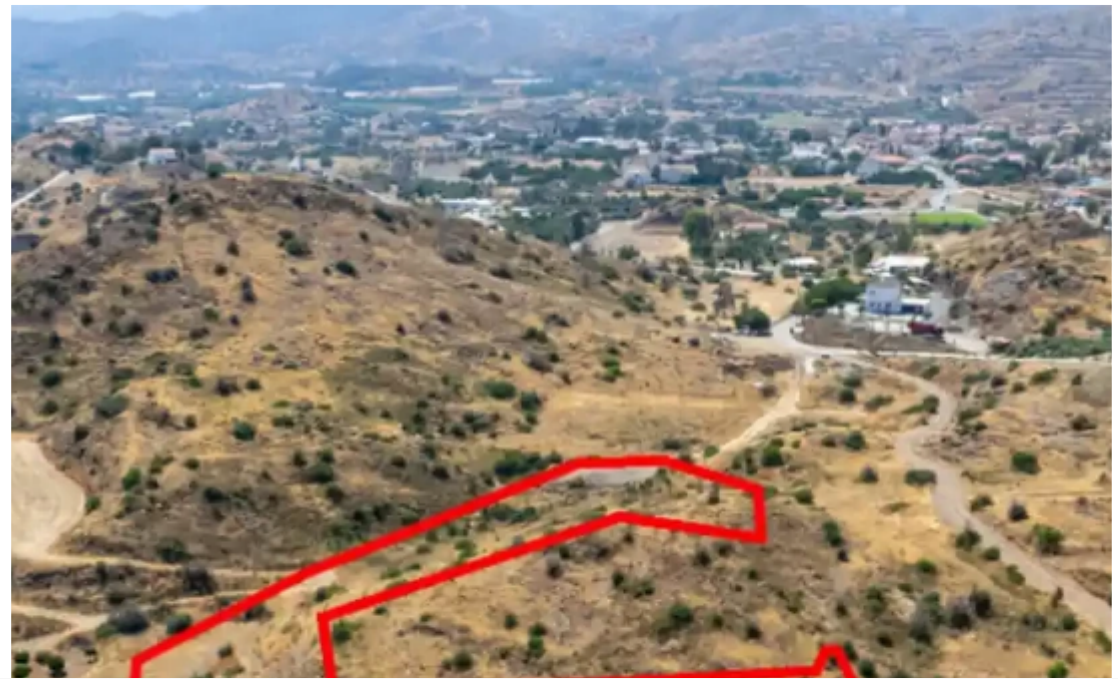

**Estate ID:** 75254

**Ref:** ba5322793

Total plot's-land's area: **6355 m<sup>2</sup>**

Coverage: **6 %**

Density: **6 %**

Available from: **2024-10-27**

Offered at: **25,000**

Type: **Agricultural**

""The property concerns a field in Eptagoneia. It is located 300m from the residential zone and the nearest registered pathway is at a distance of 35m. It has a land area of 6,355sqm and falls within Z1 planning zone.""...