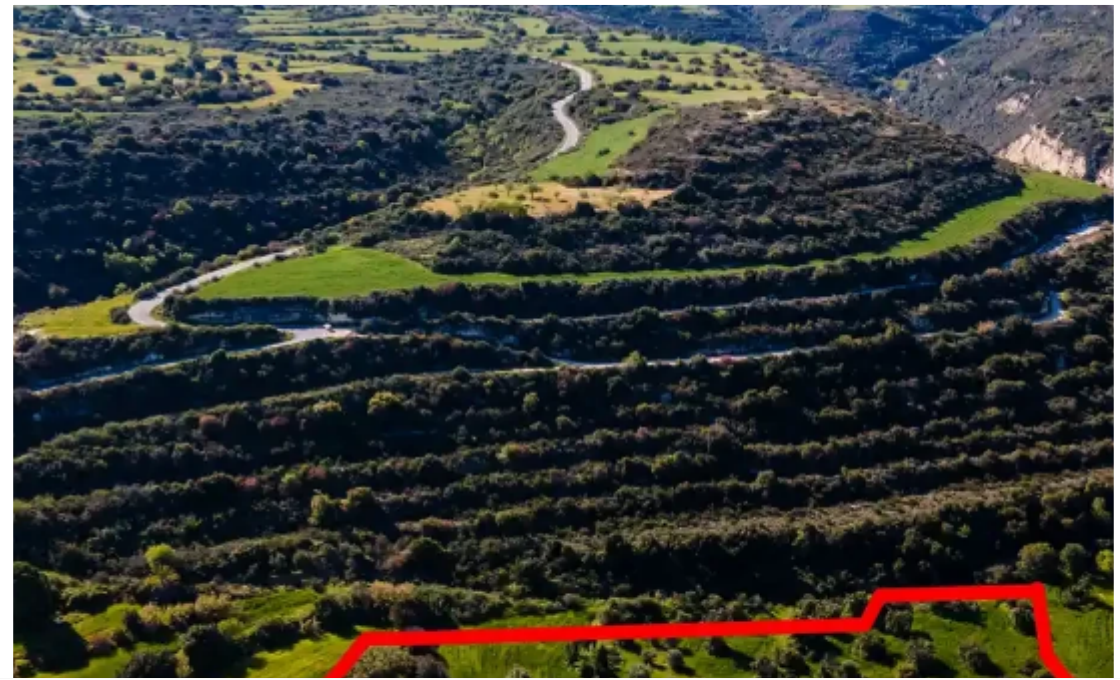

Agricultural land 20438 m²

Paphos, Kritou-Tera-8724 , Cyprus

This ad is presented by listings admin, under supervision from ,
Licensed Real Estate Agent Reg no: 1234, Lic no: 603/E

Offered at: €30,000

Estate ID: 75270

Ref: ba3702021

Total plot's-land's area: **20438 m²**

Coverage: **6 %**

Density: **6 %**

Available from: **2024-10-27**

Offered at: **30,000**

Type: **Agricultural**

...