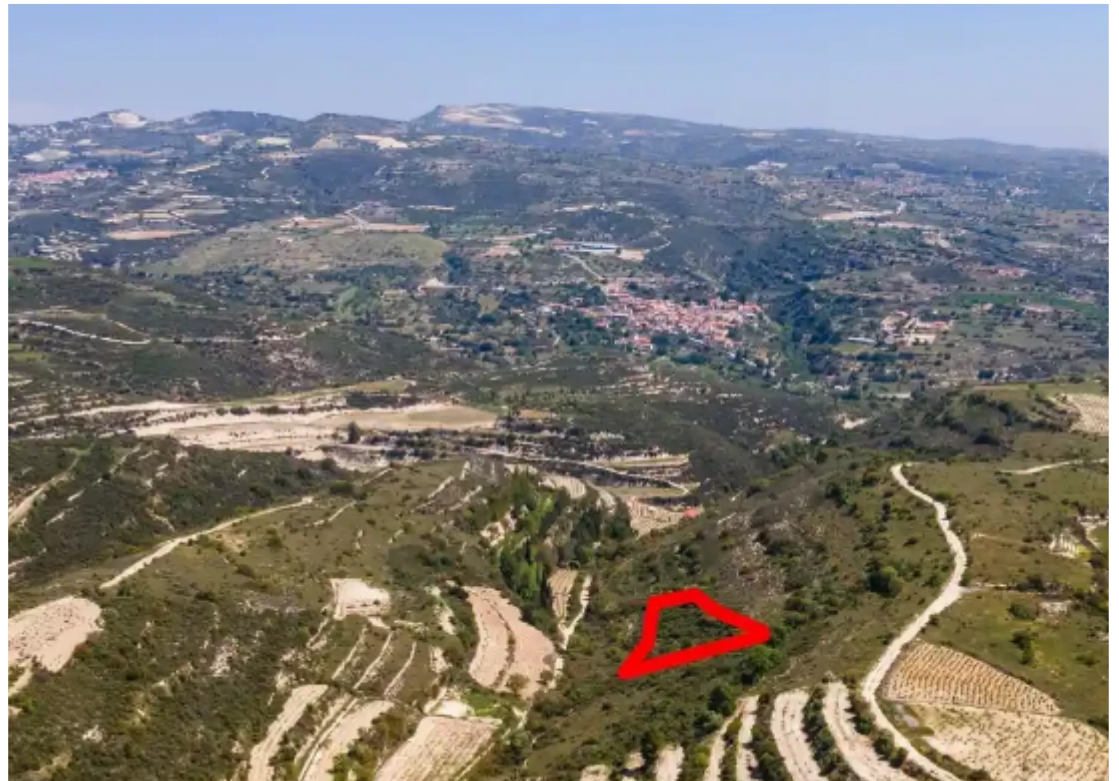

Agricultural land 3011 m²

Limassol, Potamiou-4780 , Cyprus

This ad is presented by listings admin, under supervision from ,
Licensed Real Estate Agent Reg no: 1234, Lic no: 603/E

Offered at: € 4,500

Estate ID: 75292

Ref: ba4294550

Total plot's-land's area: **3011 m²**

Coverage: **6 %**

Density: **6 %**

Available from: **2024-10-27**

Offered at: **4,500**

Type: **Agricultural**

...