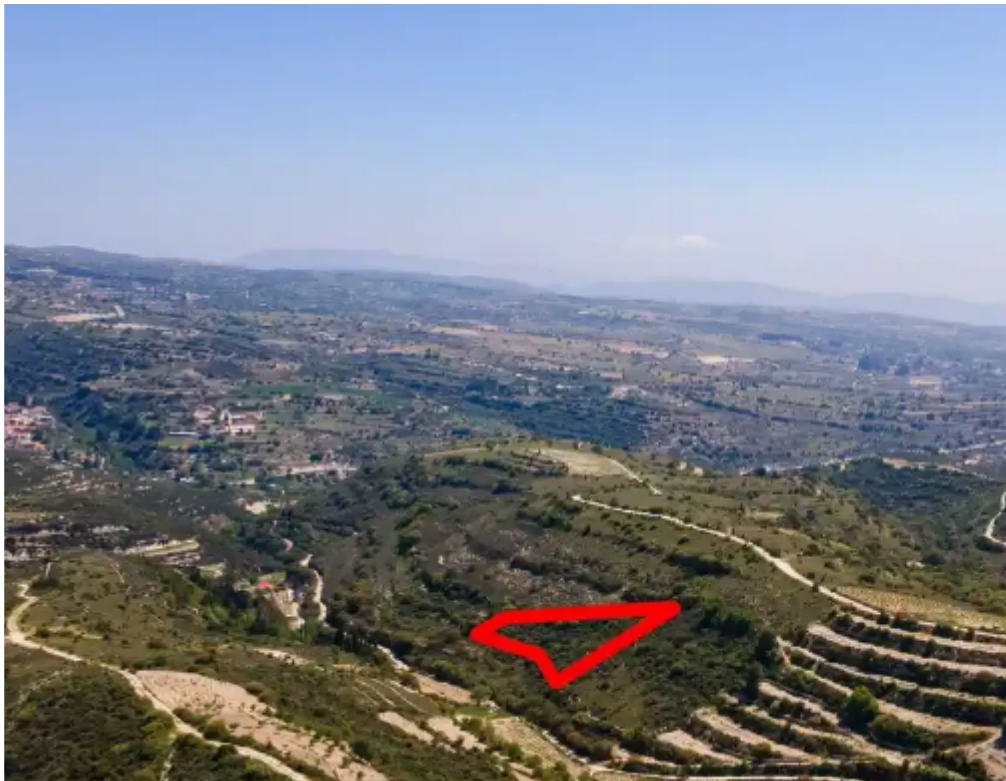

Agricultural land 3011 m²

Limassol, Potamiou-4780 , Cyprus

This ad is presented by listings admin, under supervision from ,
Licensed Real Estate Agent Reg no: 1234, Lic no: 603/E

Offered at: € 4,500

Estate ID: 75292

Ref: ba4294550

Total plot's-land's area: **3011 m²**

Coverage: **6 %**

Density: **6 %**

Available from: **2024-10-27**

Offered at: **4,500**

Type: **Agricultural**

...