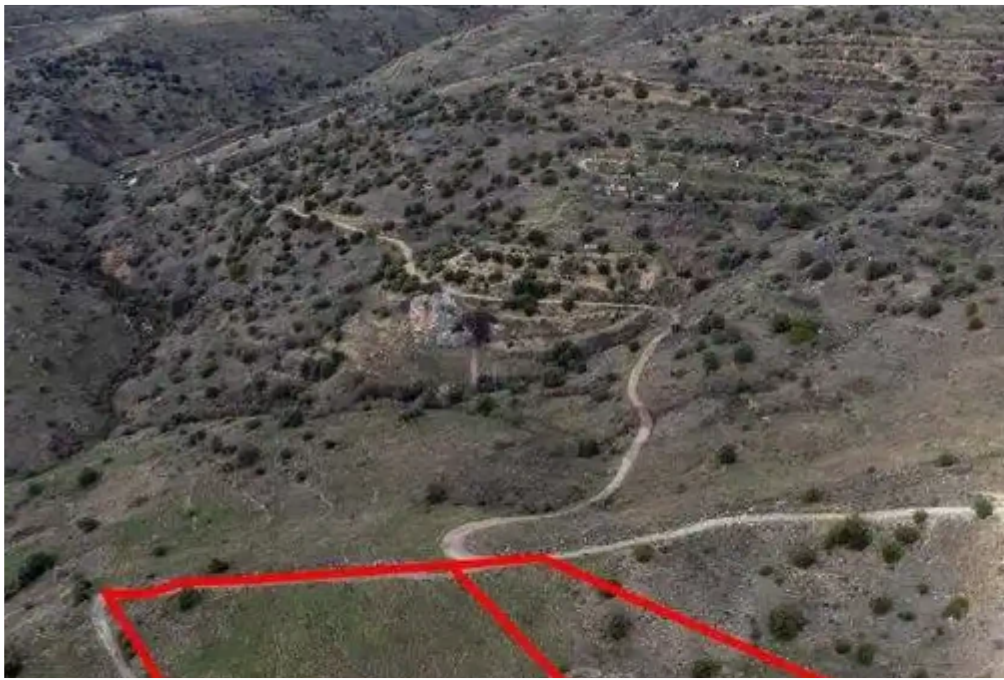

Agricultural land 11372 m²

Paphos, Pentalia-8650 , Cyprus

This ad is presented by listings admin, under supervision from ,
Licensed Real Estate Agent Reg no: 1234, Lic no: 603/E

Offered at: €22,500

Estate ID: 75370

Ref: ba4720517

Total plot's-land's area: **11372 m²**

Coverage: **10 %**

Density: **10 %**

Available from: **2024-10-27**

Offered at: **22,500**

Type: **Agricultural**

""The property consists of two fields in Pentalia, Paphos. They are located 4km from the village and 700m from Amargeti-Pentalia road. The fields have a total area of 11,372sqm.""...