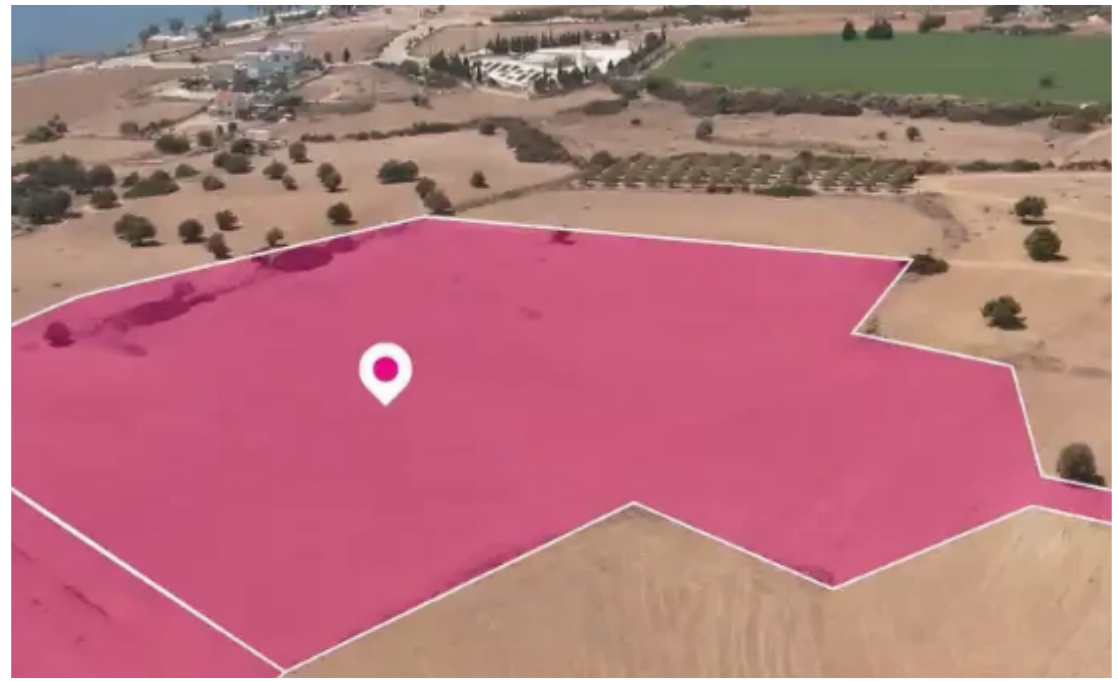

Estate ID: 75379

Ref: ba5306806

Total plot's-land's area: **28438 m²**

Available from: **2024-10-27**

Offered at: **1,100,000**

Type: **Agricultural**

""""The fields are two adjoining tourist fields with a sea view situated in Ayios Theodoros Village of Larnaca District, 300 meters north of the sea and 250 meters north of the Mazotos -Zygi connective road. Property with registration number 0/26504, extending to approximately 8362 sq.m. in total and falls within Zone ?3?, with a building coefficient of 30%, coverage of 20%, and permission for 3 floors (13.5m) of construction. Property with registration number 0/26504, extending to approximately 8362 sq.m. in total, falls within a dual Zone ?3?(3%), with a building coefficient of 10%, coverage of 10%, and permission for 2 floors (8.3m) of construction and Zone ?3?(97%) , with a buildin...