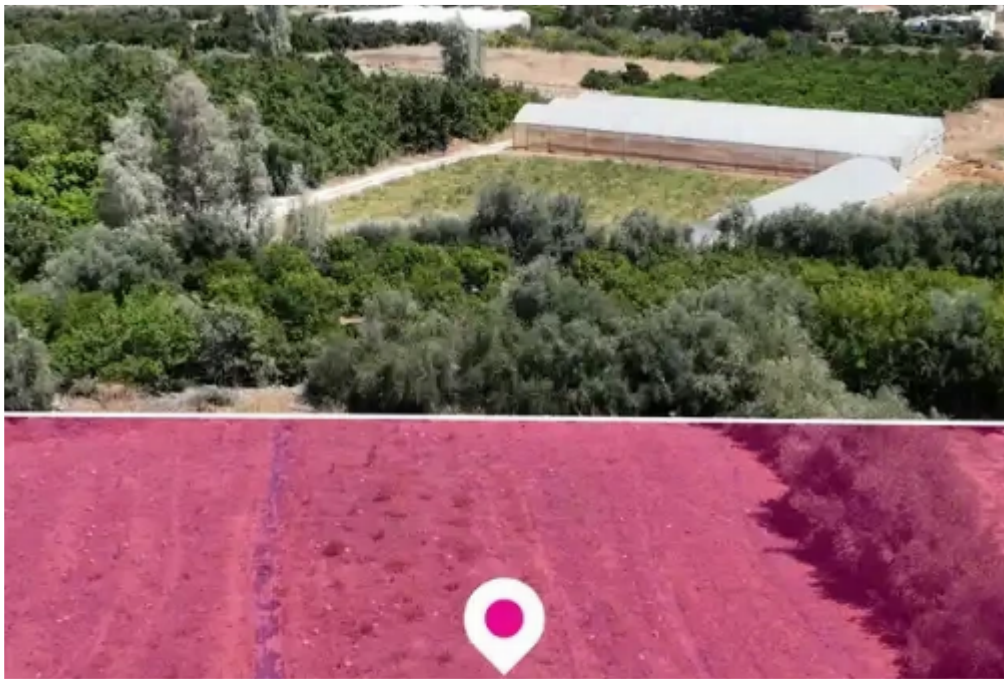

Estate ID: 75415

Ref: ba5303537

Total plot's-land's area: **3011 m²**

Available from: **2024-10-27**

Offered at: **139,000**

Type: **Residential**

""Residential field, extending to about 3.011 sq.m. in total. The property is rectangularly shaped with a flat surface. Access to the plot is via a registered road with total frontage of approx.37m The asset is located approx. 600 m east of the coast The property falls within Zone H2, with a building coefficient of 90%, coverage of 50%, and permission for 2 floors (8.3m) of construction. location Coordinates: 35.11593814,32.51717902""...