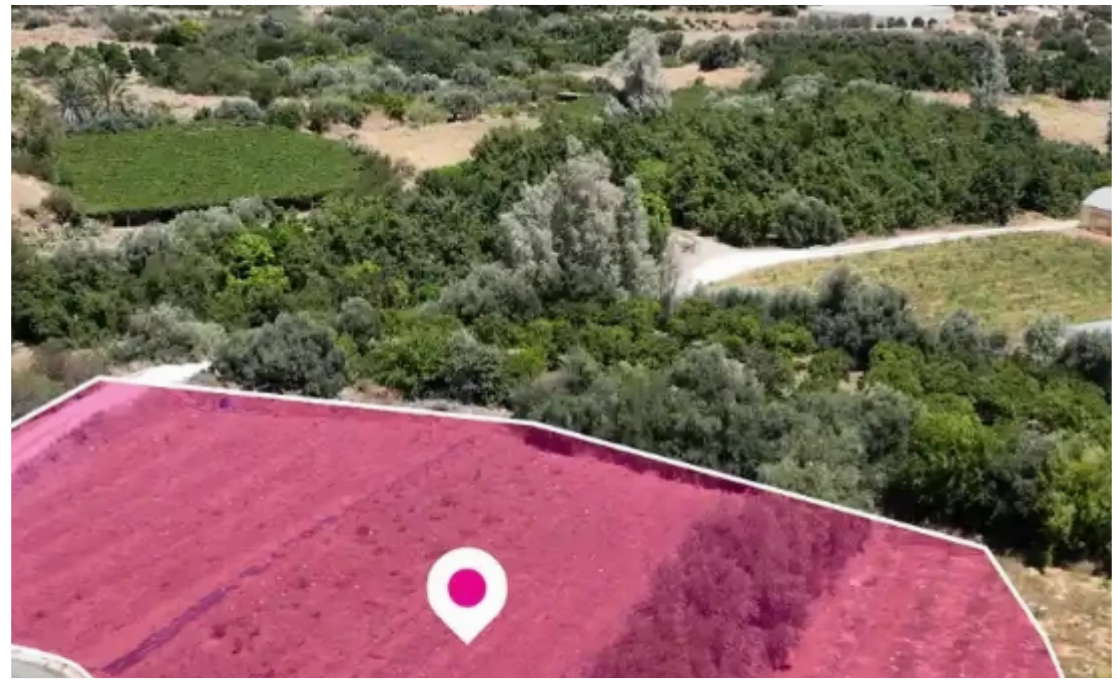

Residential land 3011 m²

Paphos, Agia-Marina-Chrysochous-8881 , Cyprus

This ad is presented by listings admin, under supervision from ,
Licensed Real Estate Agent Reg no: 1234, Lic no: 603/E

Offered at: € 139,000

Estate ID: 75415

Ref: ba5303537

Total plot's-land's area: **3011 m²**

Available from: **2024-10-27**

Offered at: **139,000**

Type: **Residential**

""Residential field, extending to about 3.011 sq.m. in total. The property is rectangularly shaped with a flat surface. Access to the plot is via a registered road with total frontage of approx.37m The asset is located approx. 600 m east of the coast The property falls within Zone H2, with a building coefficient of 90%, coverage of 50%, and permission for 2 floors (8.3m) of construction. location Coordinates: 35.11593814,32.51717902""...