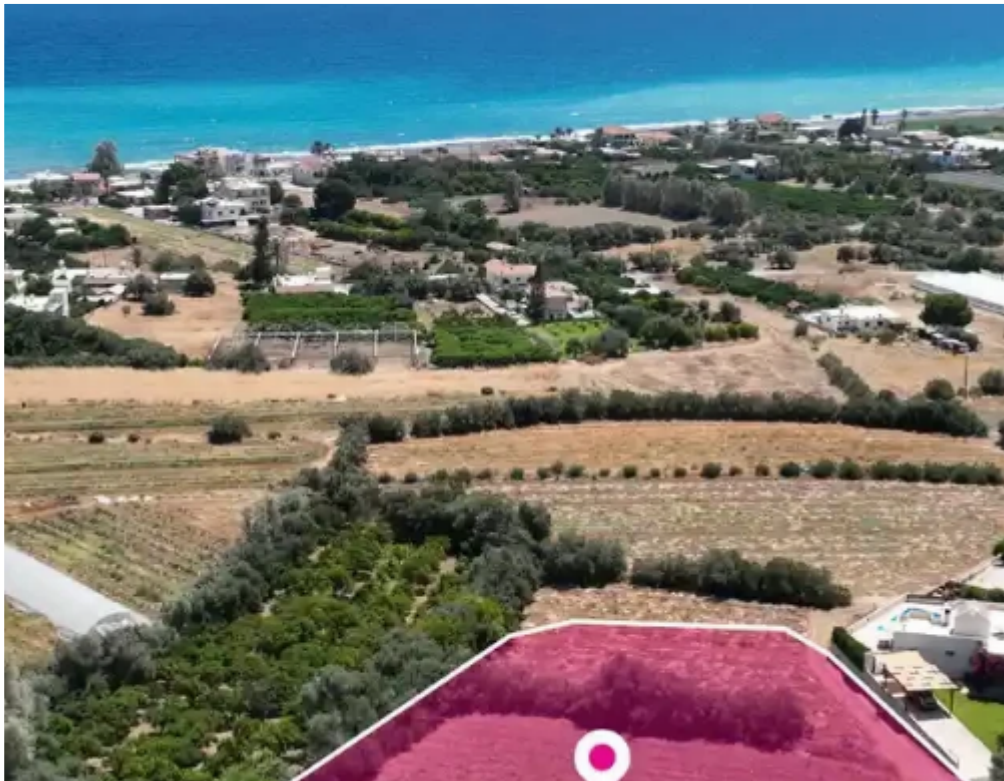

Residential land 3011 m²

Paphos, Agia-Marina-Chrysochous-8881 , Cyprus

This ad is presented by listings admin, under supervision from ,
Licensed Real Estate Agent Reg no: 1234, Lic no: 603/E

Offered at: € 139,000

Estate ID: 75415

Ref: ba5303537

Total plot's-land's area: **3011 m²**

Available from: **2024-10-27**

Offered at: **139,000**

Type: **Residential**

""Residential field, extending to about 3.011 sq.m. in total. The property is rectangularly shaped with a flat surface. Access to the plot is via a registered road with total frontage of approx.37m The asset is located approx. 600 m east of the coast The property falls within Zone H2, with a building coefficient of 90%, coverage of 50%, and permission for 2 floors (8.3m) of construction. location Coordinates: 35.11593814,32.51717902""...