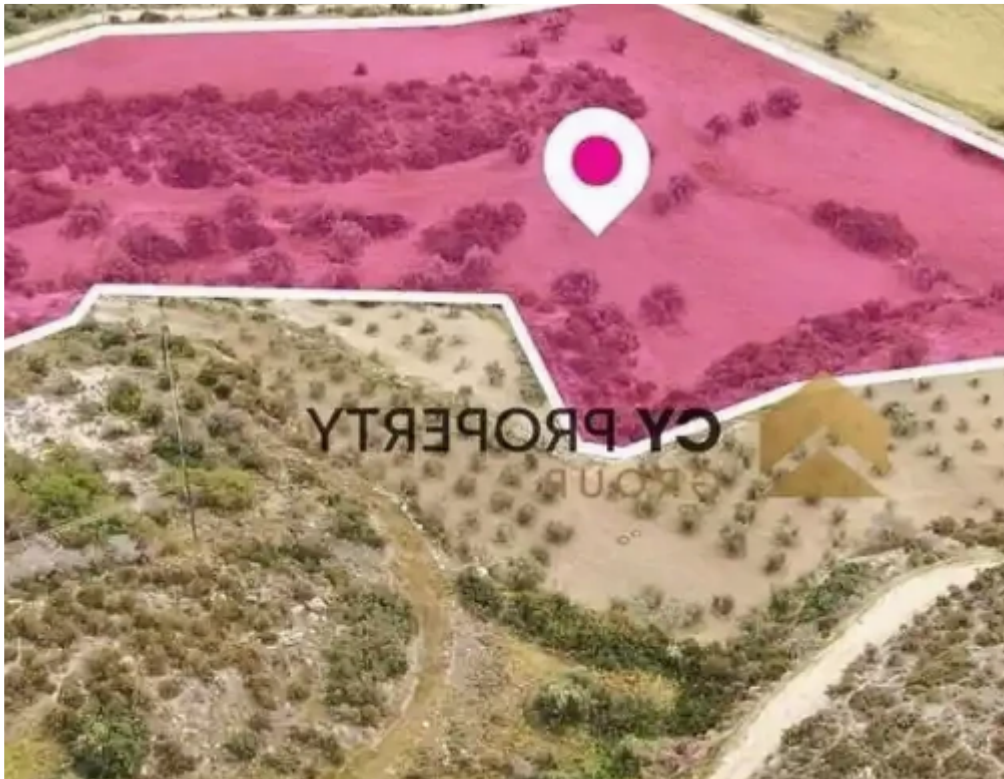

Agricultural land 23412 m²

Larnaka, Agios-Theodoros-7730 , Cyprus

This ad is presented by listings admin, under supervision from ,
Licensed Real Estate Agent Reg no: 1234, Lic no: 603/E

Offered at: € 120,000

Estate ID: 75428

Ref: ba4711885

Total plot's-land's area: **23412 m²**

Coverage: **10 %**

Density: **10 %**

Available from: **2024-10-27**

Offered at: **120,000**

Type: **Agricultural**

""Agricultural field available for sale in Ayios Theodoros of Larnaca District. It is located 3.5 km from the village centre and 1.25 km from Maroni village. The surface of the field is even and has irregular shape. Access to the property is provided via a registered dirt road located on the southern side of the property. The property falls within Zone ?3, with a building coefficient of 10%, coverage of 10%, and permission for 2 floors (8,3m) of construction.""...