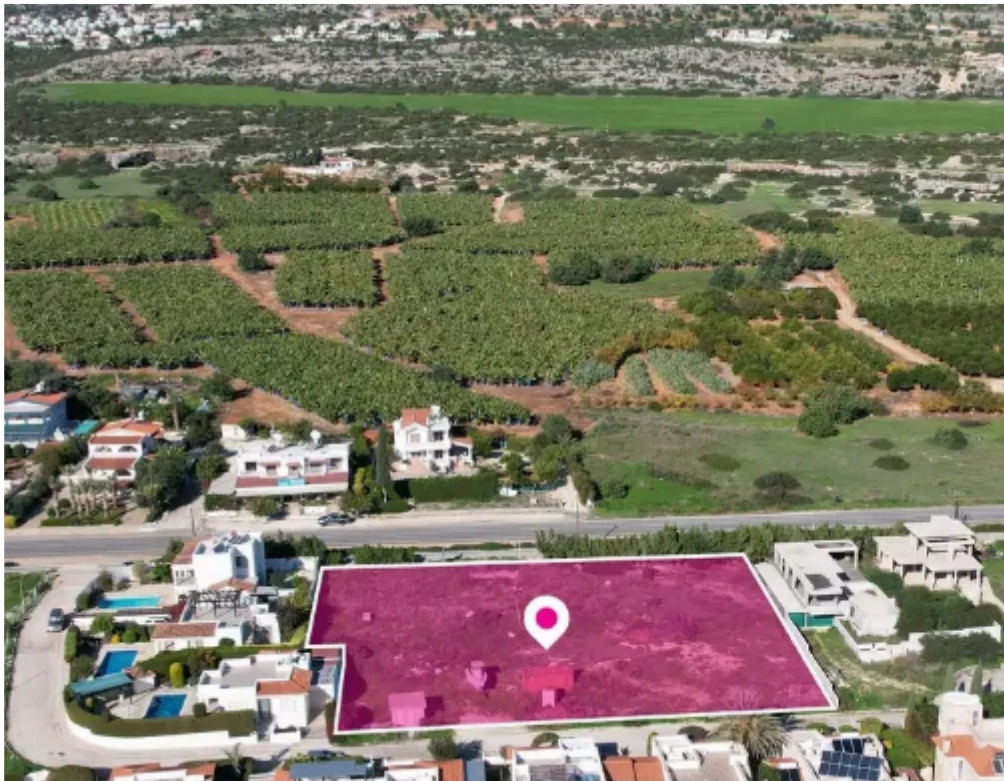

Residential land 3064 m²

Paphos, Pegeia-Coral-Bay-Kolpos-Korallion-8575 , Cyprus

This ad is presented by listings admin, under supervision from ,
Licensed Real Estate Agent Reg no: 1234, Lic no: 603/E

Offered at: € 335,000

Estate ID: 75433

Ref: ba5481020

Total plot's-land's area: **3064 m²**

Available from: **2024-10-27**

Offered at: **335,000**

Type: **Residential**

""""Residential field, extending to about 3.064sq.m. in total with an unexhausted building density rights of 558sq.m . The property is rectangularly shaped with a flat surface. Access to the field is via a right of way which is facing the north-east side of the property. Total frontage is approximately 60 m. Location Coordinates: 34.88051440 32.34973467"""" ...