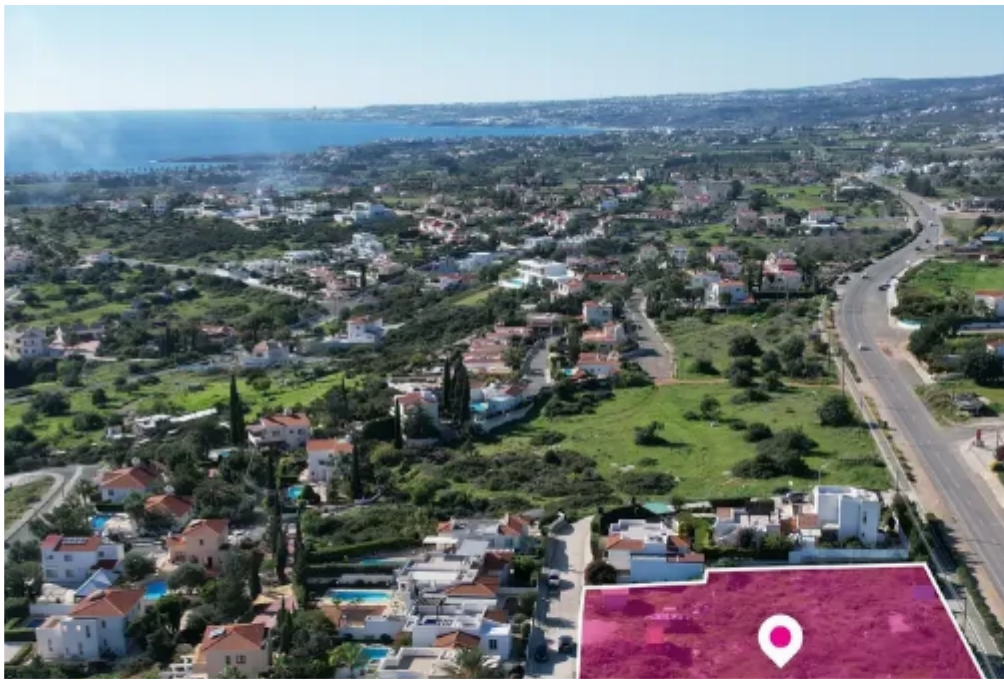

Residential land 3064 m²

Paphos, Pegeia-Coral-Bay-Kolpos-Korallion-8575 , Cyprus

This ad is presented by listings admin, under supervision from ,
Licensed Real Estate Agent Reg no: 1234, Lic no: 603/E

Offered at: € 335,000

Estate ID: 75433

Ref: ba5481020

Total plot's-land's area: **3064 m²**

Available from: **2024-10-27**

Offered at: **335,000**

Type: **Residential**

""""Residential field, extending to about 3.064sq.m. in total with an unexhausted building density rights of 558sq.m . The property is rectangularly shaped with a flat surface. Access to the field is via a right of way which is facing the north-east side of the property. Total frontage is approximately 60 m. Location Coordinates: 34.88051440 32.34973467"""" ...