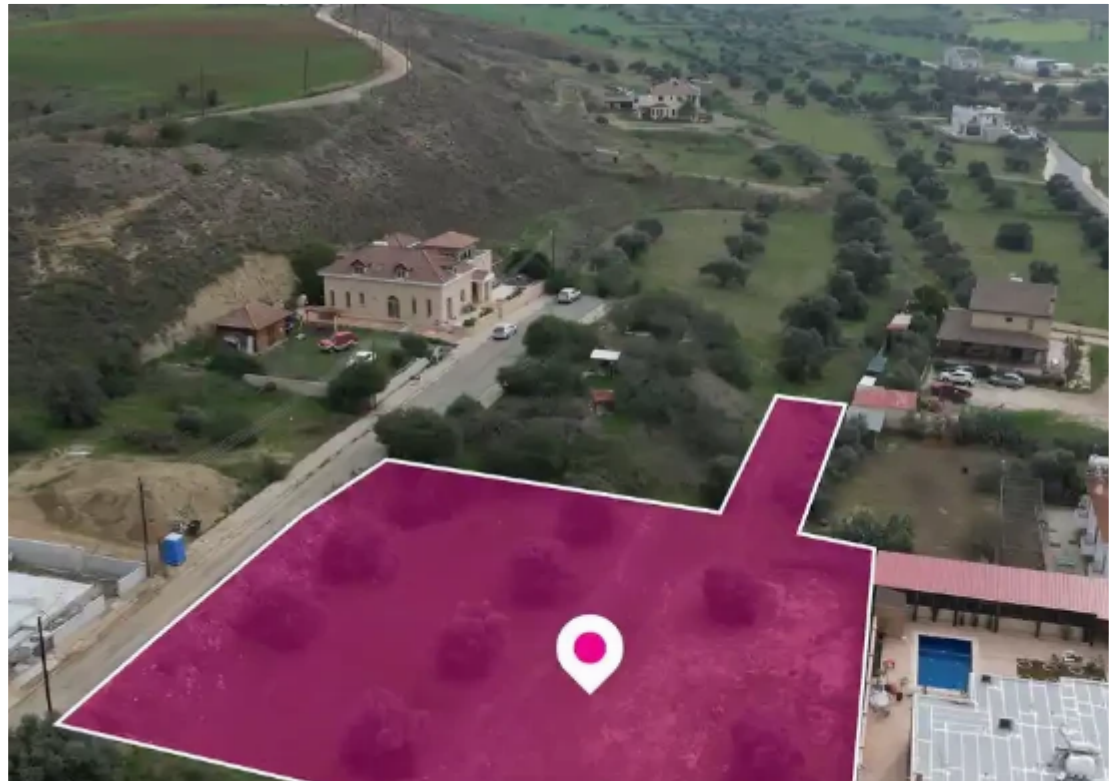

## Residential land 2750 m<sup>2</sup>

Nicosia, Tseri-2480 , Cyprus

This ad is presented by listings admin, under supervision from ,  
Licensed Real Estate Agent Reg no: 1234, Lic no: 603/E

**Offered at:** € 150,000

**Estate ID:** 75457

**Ref:** ba5343658

Total plot's-land's area: **2750 m<sup>2</sup>**

Available from: **2024-10-27**

Offered at: **150,000**

Type: **Residential**

""""Residential field extending to about 2.750 sq.m. The field has a flat surface and access is via a registered road and an unregistered dirt road with a total road frontage of approximately 47m. """"...