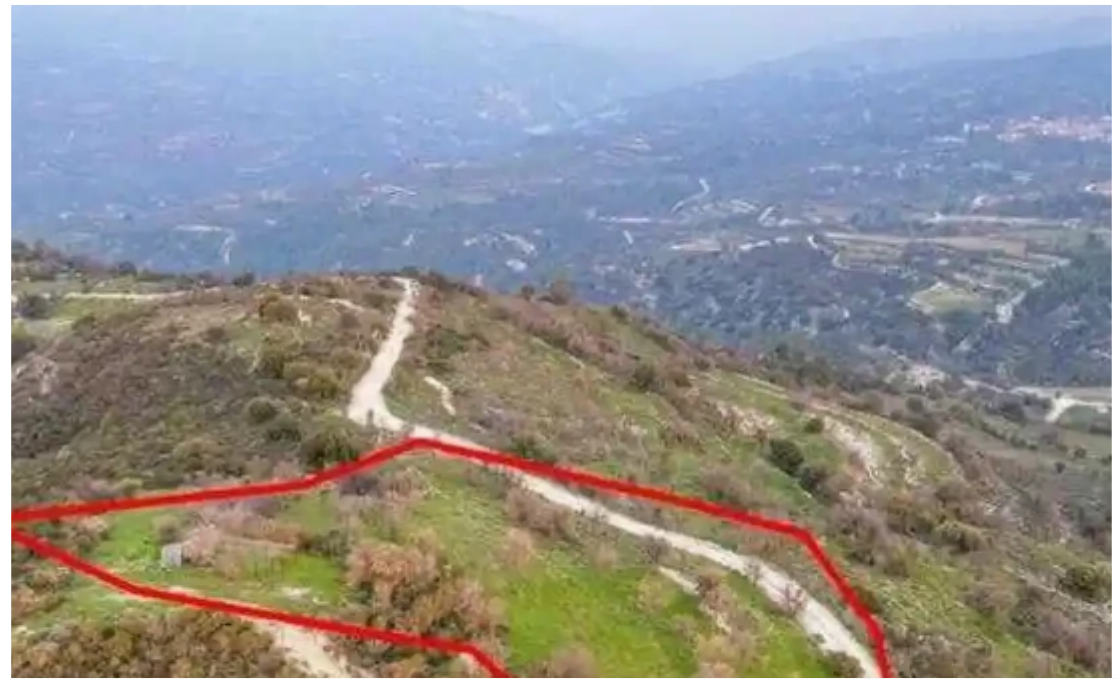

Agricultural land 4348 m²

Paphos, Salamiou-8620 , Cyprus

This ad is presented by listings admin, under supervision from ,
Licensed Real Estate Agent Reg no: 1234, Lic no: 603/E

Offered at: €5,500

Estate ID: 75512

Ref: ba4532832

Total plot's-land's area: **4348 m²**

Coverage: **10 %**

Density: **10 %**

Available from: **2024-10-27**

Offered at: **5,500**

Type: **Agricultural**

""""The property is a 62,5% share of an agricultural field in Salamiou. It is located 1km from Salamiou, 2km from Mesana and 1,2km from Salamiou-Kelokedara road. The field has a land area of 4,348sqm (the corresponding area is approximately 2,717.5sqm) and it is situated 50m from the nearest registered road to the east.""""...