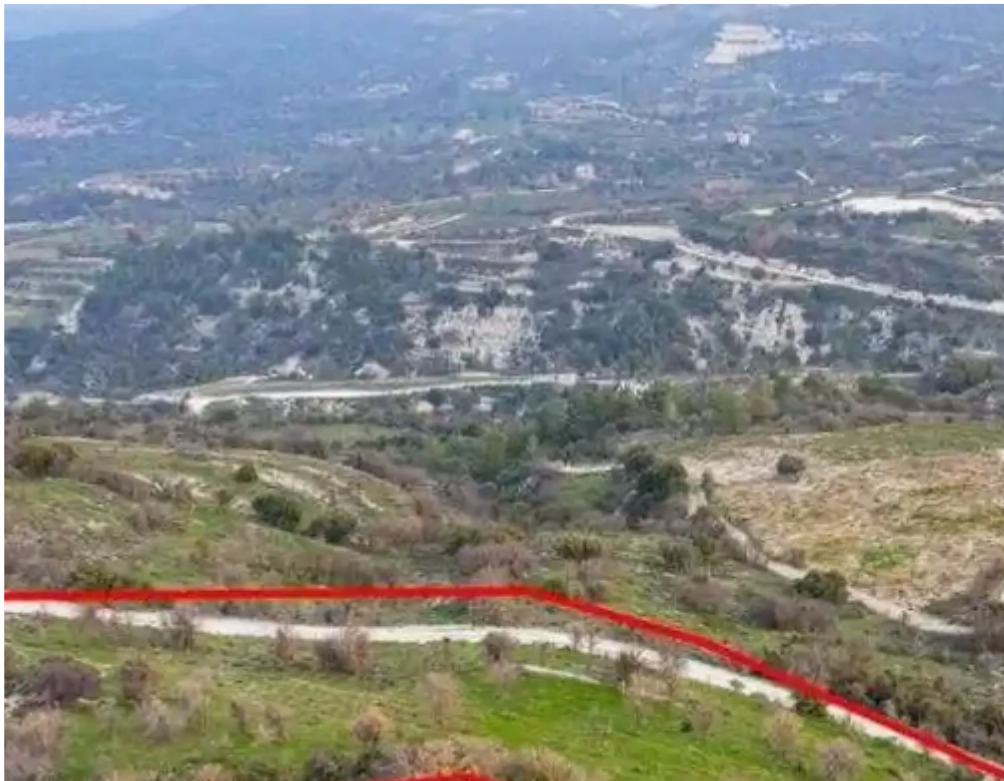

Ref: ba4532832

Total plot's-land's area: **4348 m²**

Coverage: **10 %**

Density: **10 %**

Available from: **2024-10-27**

Offered at: **5,500**

Type: **Agricultural**

""""The property is a 62,5% share of an agricultural field in Salamiou. It is located 1km from Salamiou, 2km from Mesana and 1,2km from Salamiou-Kelokedara road. The field has a land area of 4,348sqm (the corresponding area is approximately 2,717.5sqm) and it is situated 50m from the nearest registered road to the east.""""...