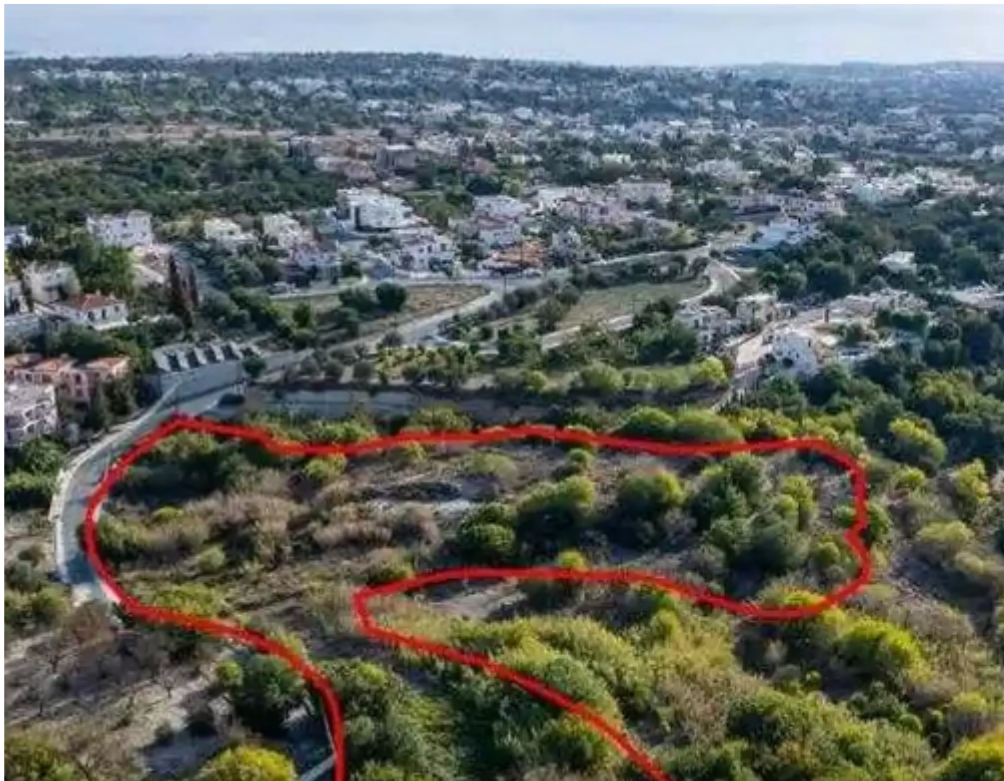

**Estate ID:** 75518

**Ref:** ba4983905

Total plot's-land's area: **9150 m<sup>2</sup>**

Coverage: **50 %**

Density: **90 %**

Available from: **2024-10-27**

Offered at: **600,000**

Type: **Residential**

""""""The property is a residential field in Mesogi. It is located 500m from Mesogi centre and 800m from Mesa Chorio. The field has an area of 9,150sqm. It offers close proximity to all amenities and easy access to the main road to Paphos center. The immediate area is residential and it mainly consists of old traditional and modern holiday houses, building blocks of apartments, and empty residential fields. """"""...