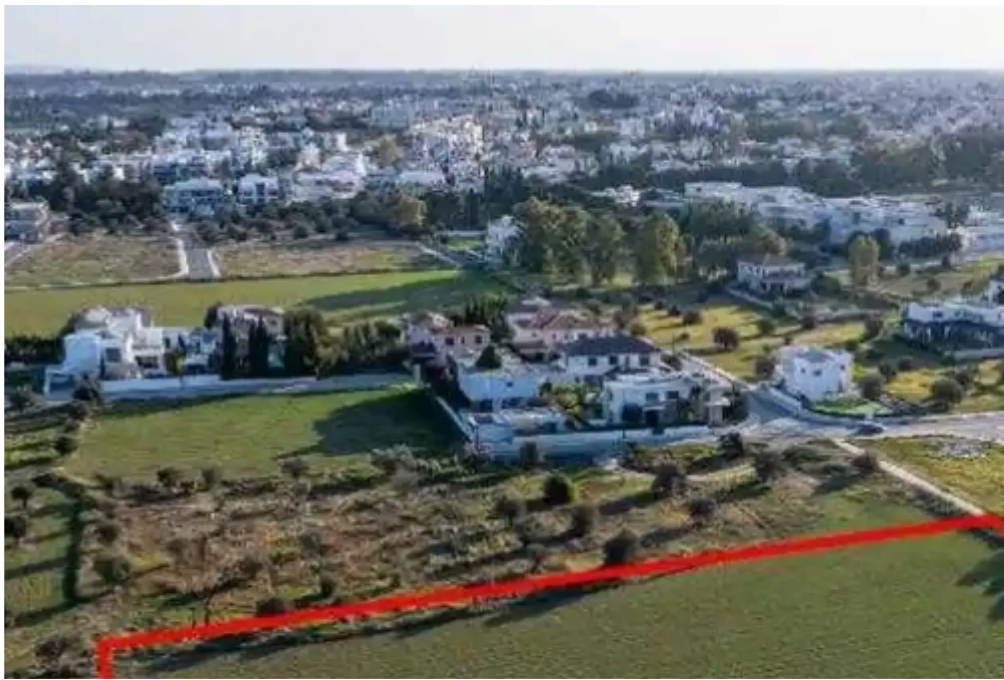

## Residential land 4701 m<sup>2</sup>

Nicosia, Arch-Makarios-Technical-School-Chryseleousa-Strovolos-2054 , Cyprus

This ad is presented by listings admin, under supervision from ,  
Licensed Real Estate Agent Reg no: 1234, Lic no: 603/E

**Offered at:** € 175,000

**Estate ID:** 75535

**Ref:** ba4532842

Total plot's-land's area: **4701 m<sup>2</sup>**

Coverage: **35 %**

Density: **60 %**

Available from: **2024-10-27**

Offered at: **175,000**

Type: **Residential**

""""""The property is a shared (12,5%) residential field in Chryseleousa, Strovolos. It is located 700m from K-Cineplex and 500m from Eleonon avenue. The field has a total area of 4,701sqm (the corresponding land area is approximately 588sqm). It abuts along its southeastern boundary with Athanasiou Sakellariou street with a frontage of 20m, while the rest of its southern boundary abuts a public registered walkway. It offers close proximity to all amenities and easy access to Nicosia's city center. """"""...