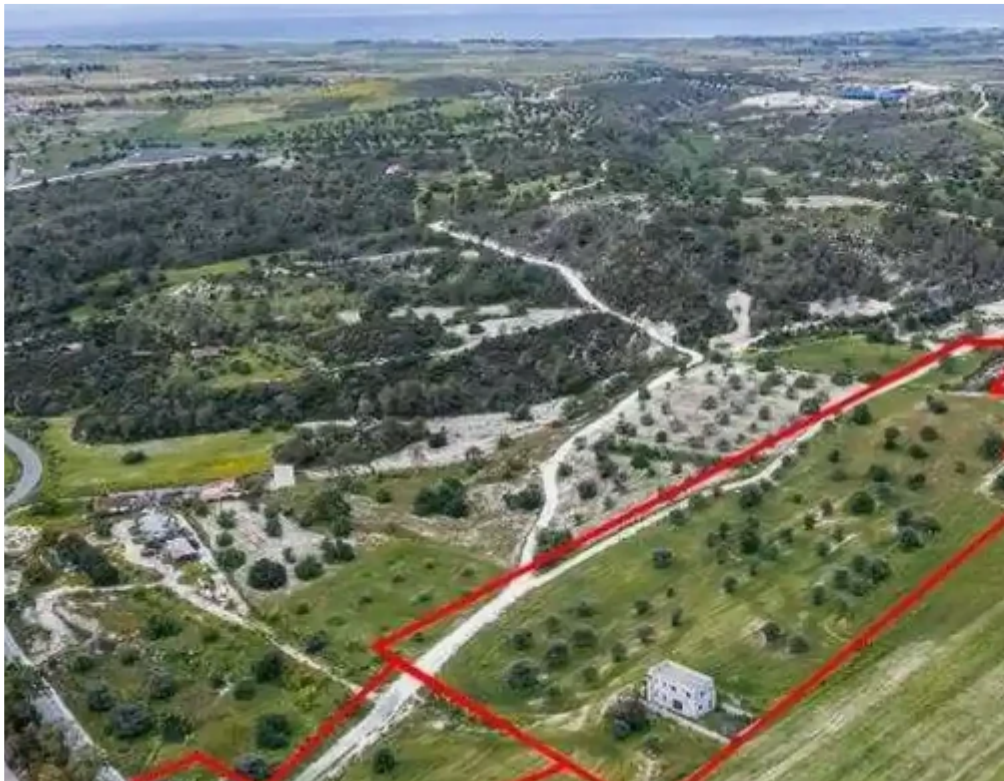

Ref: ba4652965

Total plot's-land's area: **29099 m²**

Coverage: **10 %**

Density: **10 %**

Available from: **2024-10-27**

Offered at: **396,000**

Type: **Residential**

""""The property consists of two adjacent fields in Alethriko. They are located on the main road of Alethriko - Kivisili, 570m from the center of Alethriko. Field with registration number 0/9050 has a land area of 3,011sqm and falls within residential planning zone. Field with registration number 0/9927 is shared (65%) with a total land area of 26,088sqm and Gordian's share corresponds approximately to 16,958sqm. It falls within both agricultural and residential zones. The fields offer close proximity to amenities such as primary school, athletic center, supermarket, restaurants and cafes. It also provides easy access to the highway. There is a distribution agreement, in place.""""...