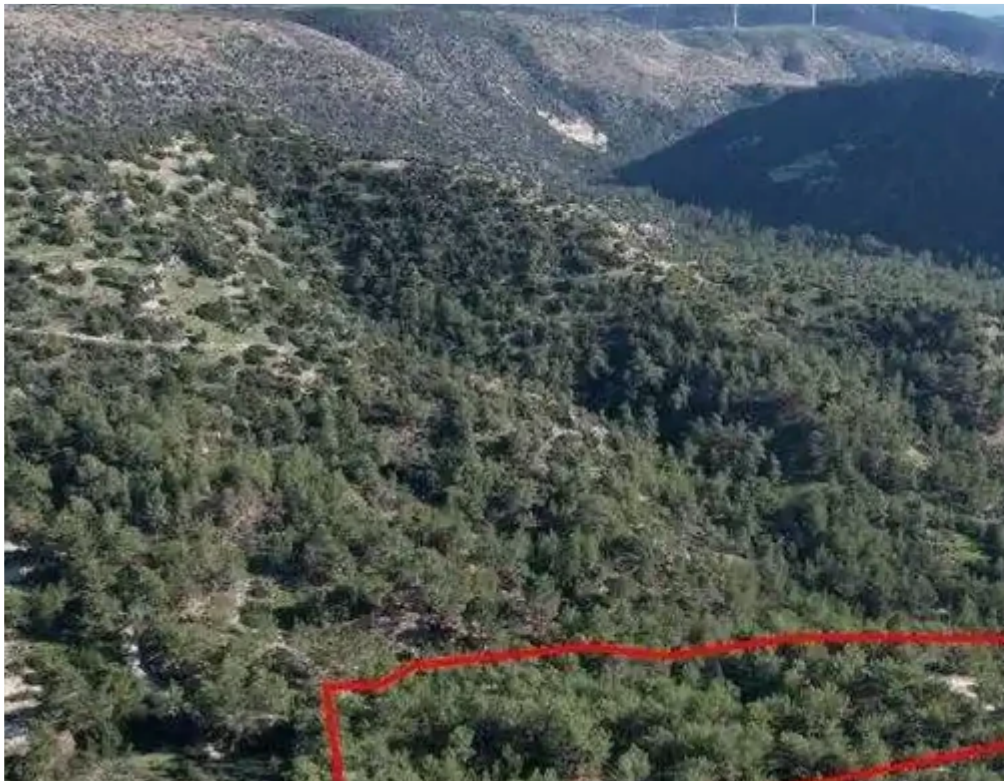

Agricultural land 27760 m²

Paphos, Pano-Archimandrita-8603 , Cyprus

This ad is presented by listings admin, under supervision from ,
Licensed Real Estate Agent Reg no: 1234, Lic no: 603/E

Offered at: € 13,500

Estate ID: 75602

Ref: ba4532863

Total plot's-land's area: **27760 m²**

Coverage: **6 %**

Density: **6 %**

Available from: **2024-10-27**

Offered at: **13,500**

Type: **Agricultural**

""""The property is a 50% share of a field in Pano Archimandrita. It is located 1,2km from the centre of the village and 900m from the main road Pano Archimandrita - Kouklia. The field has a land area of 27,760sqm and Gordian's share corresponds approximately to 13,880sqm. It abuts a public road along its western border with a frontage of 5m. Also, the property abuts a pathway along its eastern border. It offers nice views of the surrounding area."""" ...