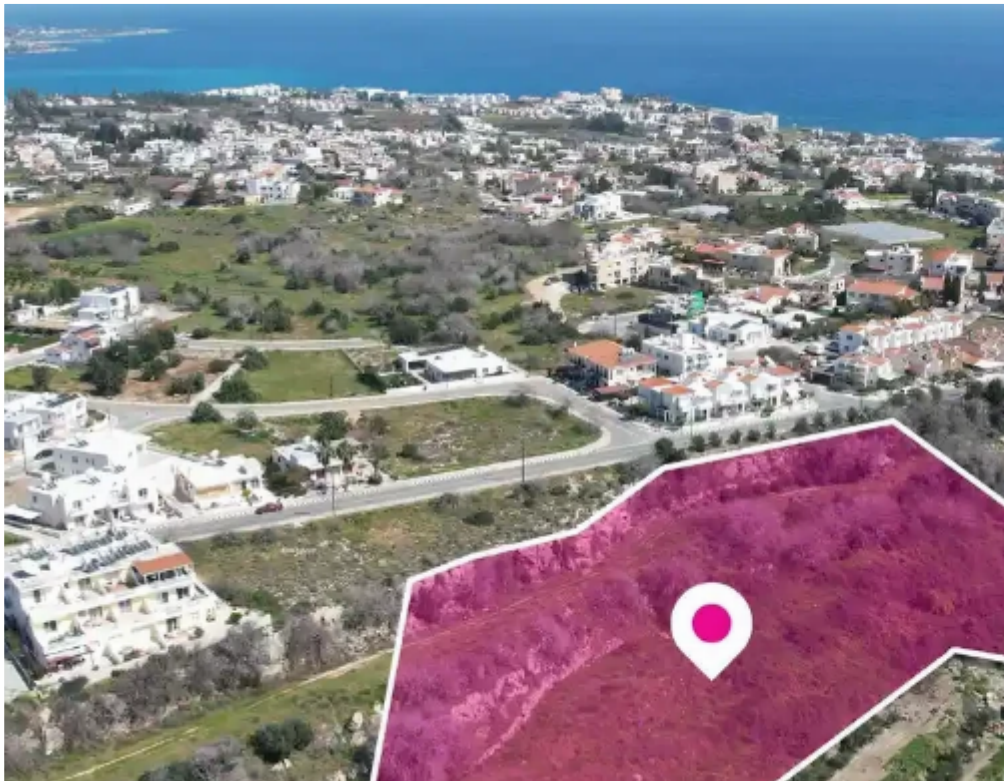

## Residential land 8473 m<sup>2</sup>

Paphos, Kissonerga-8574 , Cyprus

This ad is presented by listings admin, under supervision from ,  
Licensed Real Estate Agent Reg no: 1234, Lic no: 603/E

**Offered at:** €225,000

**Estate ID:** 75687

**Ref:** ba5103377

Total plot's-land's area: **8473 m<sup>2</sup>**

Available from: **2024-10-27**

Offered at: **225,000**

Type: **Residential**

""""Residential/Agricultural field, extending to about 8.473 sq.m. in total. The property has a flat surface. Access to the field is via a registered road which is facing the southern side of the property, with total frontage of approximately 40m. The property falls within Zone ??9 and ??2. The surrounding Area of the asset is primarily residential."""" ...