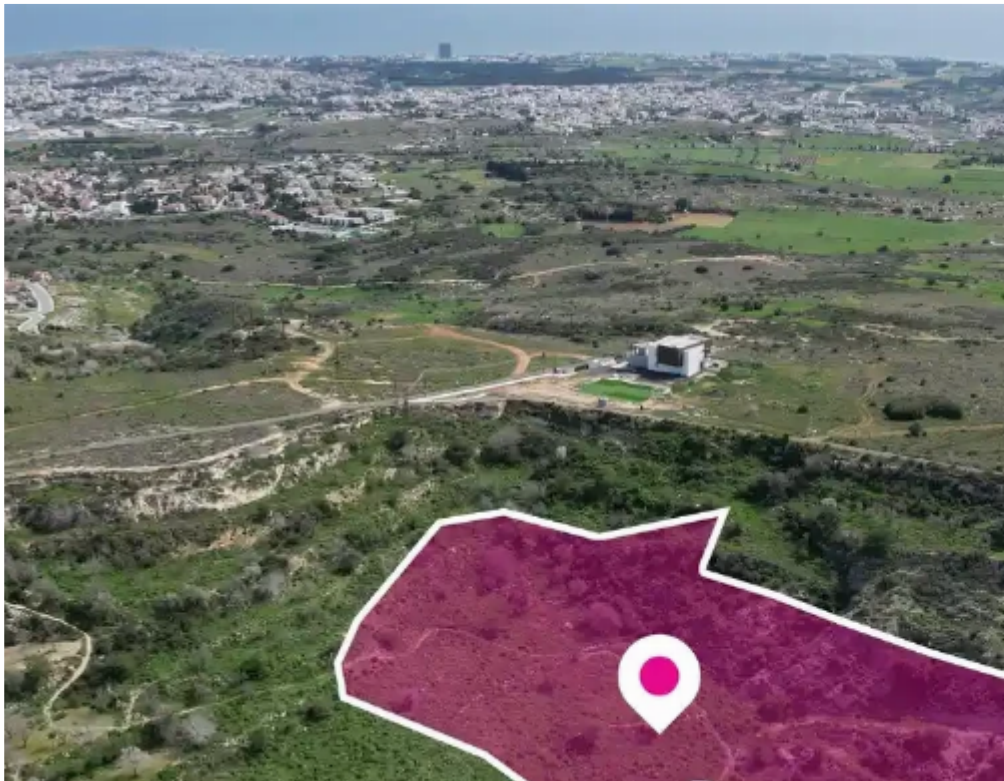

Agricultural land 11706 m²

Paphos, Armou-8522 , Cyprus

This ad is presented by listings admin, under supervision from ,
Licensed Real Estate Agent Reg no: 1234, Lic no: 603/E

Offered at: € 47,000

Estate ID: 75691

Ref: ba4801196

Total plot's-land's area: **11706 m²**

Available from: **2024-10-27**

Offered at: **47,000**

Type: **Agricultural**

""Agricultural field, extending to about 11.706 sq.m. in total. The asset is located approximately 900m south of Marathounta centre. The property falls within Zone ?3, with a building coefficient of 10%, coverage of 10%, and permission for 2 floors (8.3m) of construction. Location Coordinates: