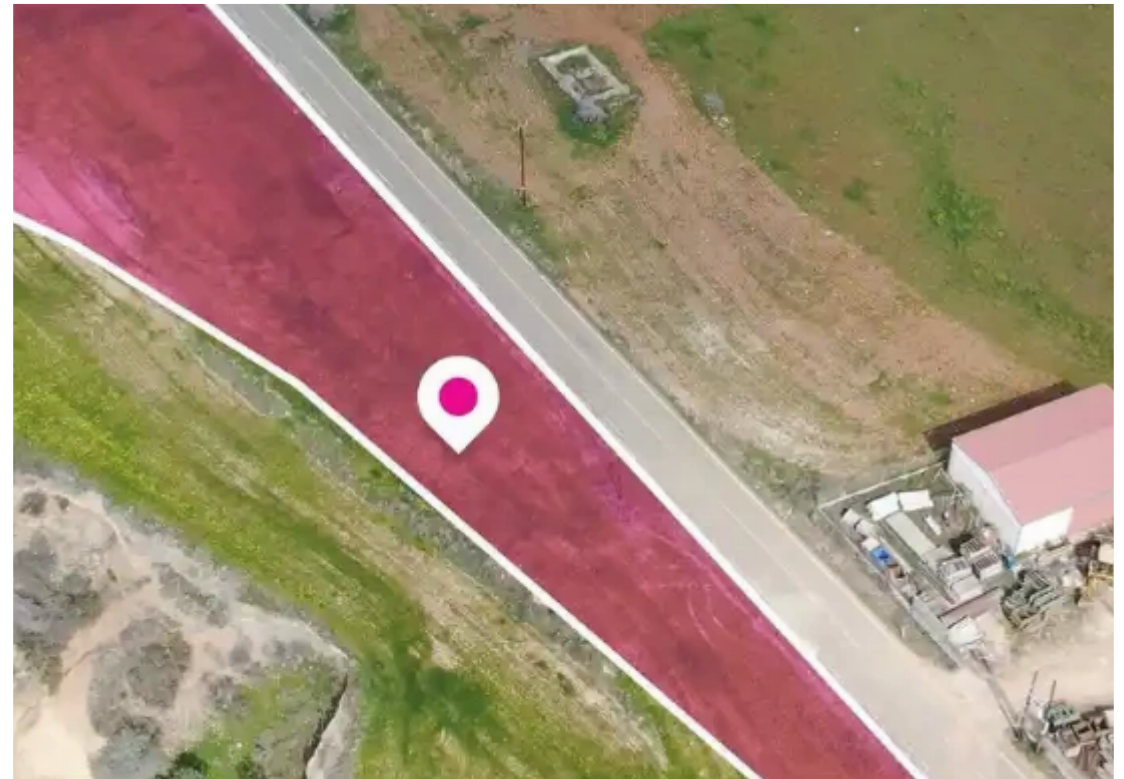

## Residential land 5986 m<sup>2</sup>

Nicosia, Palaiometochi-2682 , Cyprus

This ad is presented by listings admin, under supervision from ,  
Licensed Real Estate Agent Reg no: 1234, Lic no: 603/E

**Offered at:** € 162,000

**Estate ID:** 75699

**Ref:** ba4795098

Total plot's-land's area: **5986 m<sup>2</sup>**

Available from: **2024-10-27**

Offered at: **162,000**

Type: **Residential**

""""Residential field of approximately 5,986 sq.m. located in Palaiometochi, Nicosia District. The field benefits of 180m of road frontage. The property has triangular shape with even and slightly sloped surface. The surrounding area is mainly characterized by vacant land.""""...