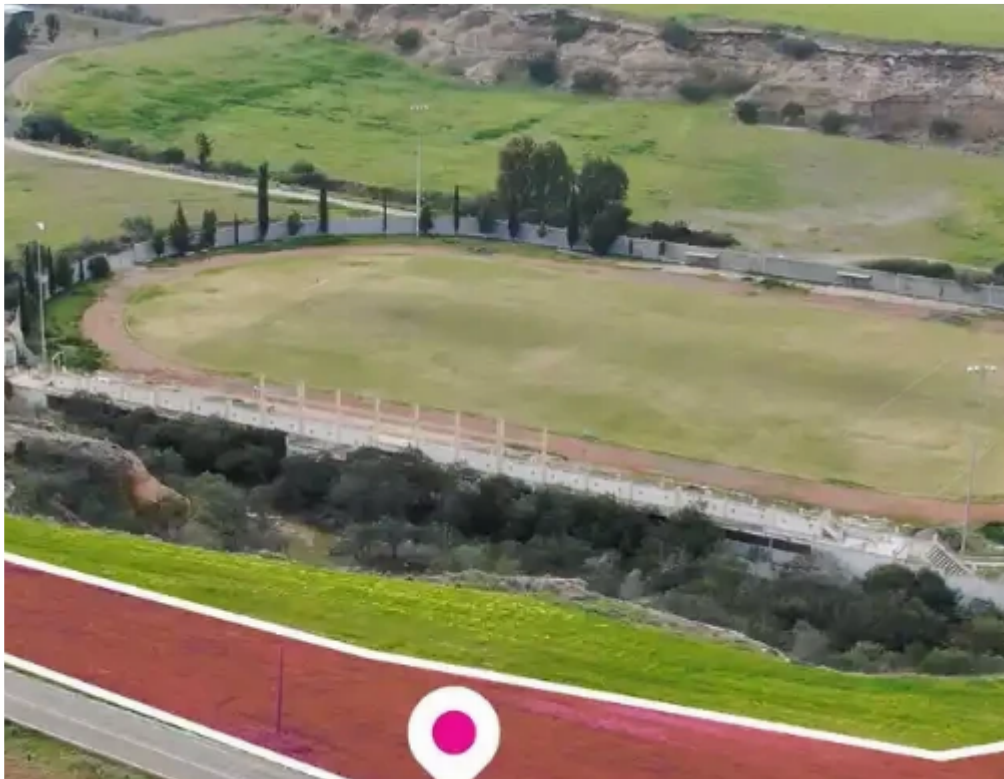

**Estate ID:** 75699

**Ref:** ba4795098

Total plot's-land's area: **5986 m<sup>2</sup>**

Available from: **2024-10-27**

Offered at: **162,000**

Type: **Residential**

""""Residential field of approximately 5,986 sq.m. located in Palaiometochi, Nicosia District. The field benefits of 180m of road frontage. The property has triangular shape with even and slightly sloped surface. The surrounding area is mainly characterized by vacant land.""""...