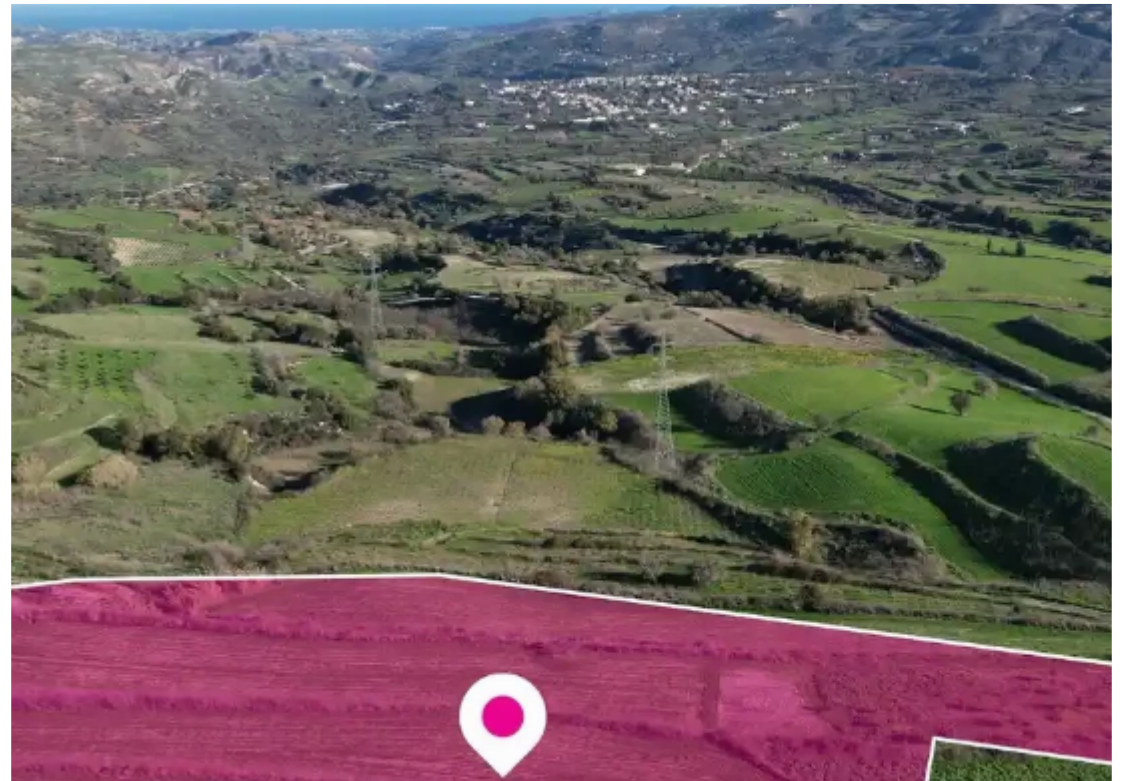

Agricultural land 17578 m²

Paphos, Stroumpi-8550 , Cyprus

This ad is presented by listings admin, under supervision from ,
Licensed Real Estate Agent Reg no: 1234, Lic no: 603/E

Offered at: €69,000

Estate ID: 75714

Ref: ba4818297

Total plot's-land's area: **17578 m²**

Available from: **2024-10-27**

Offered at: **69,000**

Type: **Agricultural**

""""Agricultural field, extending to about 17,578 sq.m. in total. The property has a flat surface. The property has a right of way with frontage of approximately 3,66m. GPS coordinates: 34.899294 32.494018""""...