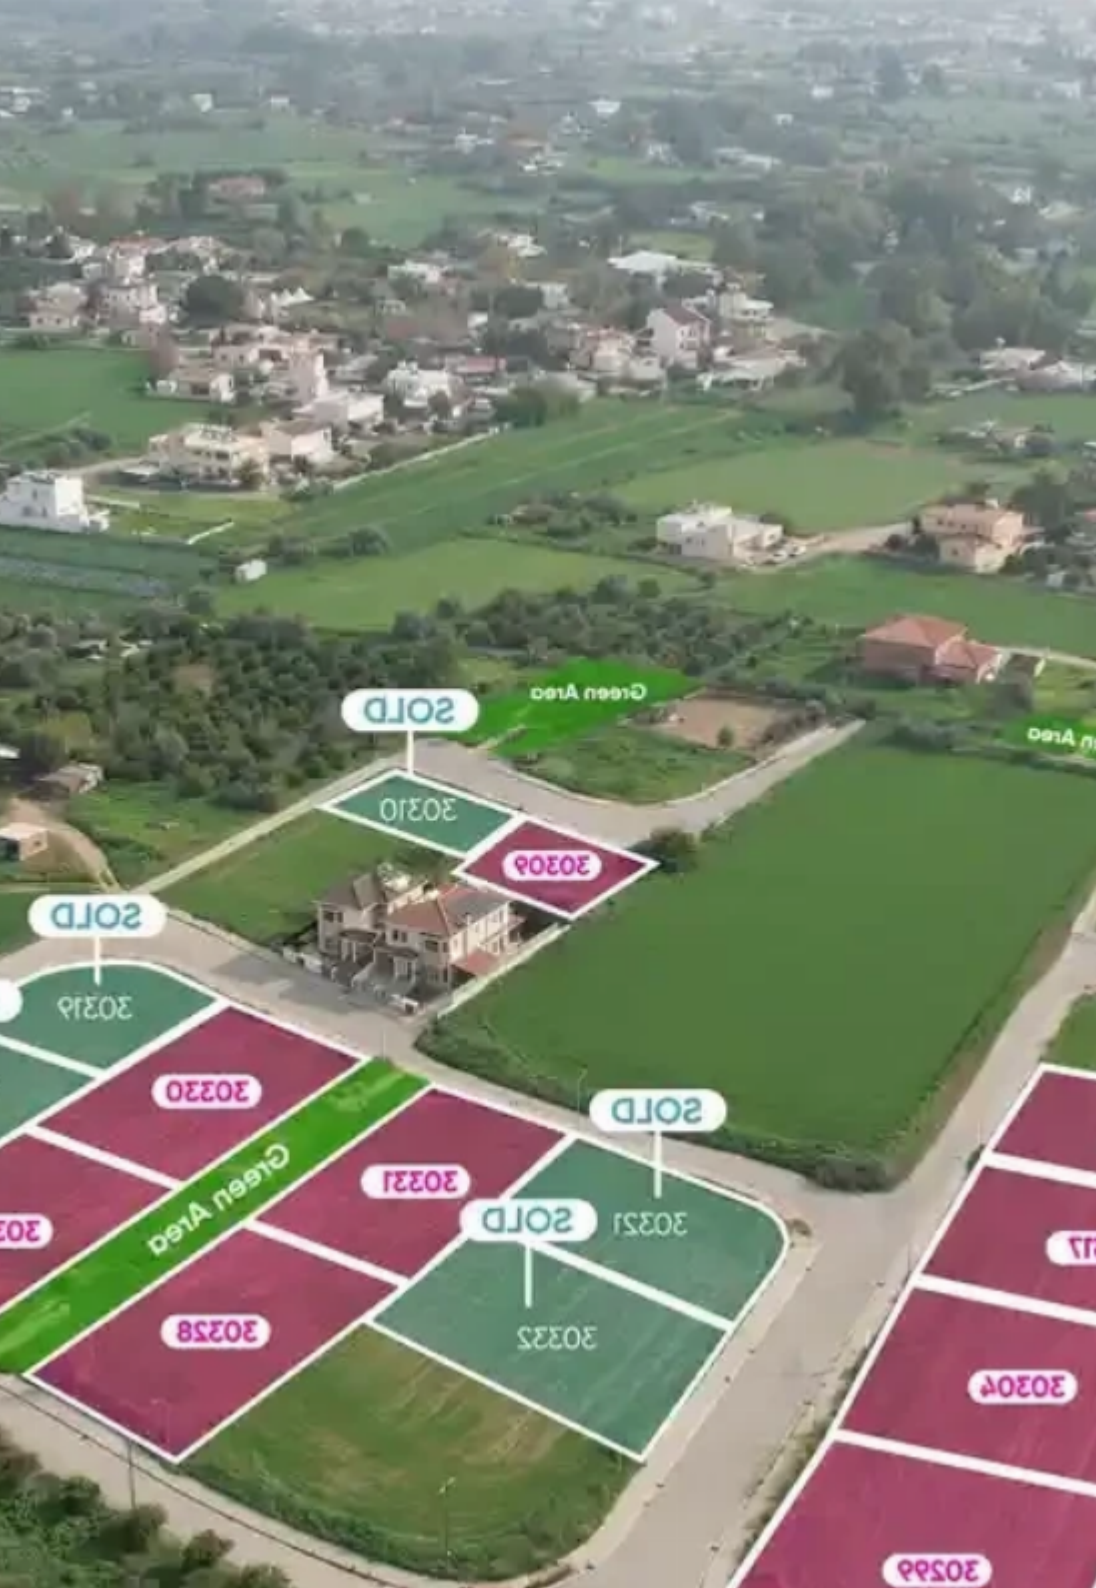

**Estate ID:** 75723

**Ref:** ba5303500

Total plot's-land's area: **582 m<sup>2</sup>**

Available from: **2024-10-27**

Offered at: **76,000**

Type: **Residential**

Residential corner plot, extending to about 582 sq.m., has a regular shape and a flat surface. Access to the plot is via a registered road with a total road frontage of approximately 40m. ...

## Estate on map:

**Website:** [reality.com.cy/p/residential-land-582-m²-ba5303500](https://reality.com.cy/p/residential-land-582-m²-ba5303500)

**Email:** [info@rimatech.com.cy](mailto:info@rimatech.com.cy)