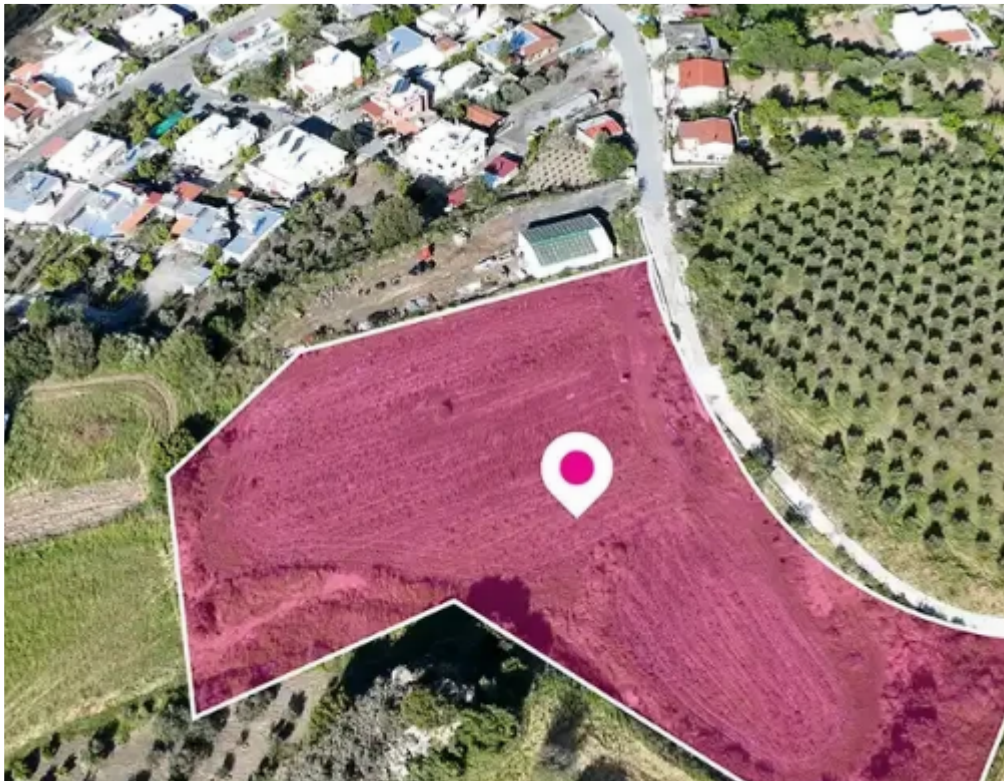

Residential land 11037 m²

Paphos, Kannaviou-8746 , Cyprus

This ad is presented by listings admin, under supervision from ,
Licensed Real Estate Agent Reg no: 1234, Lic no: 603/E

Offered at: € 116,250

Estate ID: 75726

Ref: ba4795102

Total plot's-land's area: **11037 m²**

Available from: **2024-10-27**

Offered at: **116,250**

Type: **Residential**

""Residential zoned field, extending to about 11,037sq.m. in total. Access to the field is via a registered footbath which is facing the eastern side of the property. Total frontage is approx. 127m The asset is located approx. 450m west from the centre of the community and approx. 1.4km south-east from the centre of Kritou Tera. The property falls within three Zones. Zone H3 (50%) with a building coefficient of 60%, coverage of 35%, and permission for 2 floors (8.3m) of construction, Zone H2 (8%) with a building coefficient of 90%, coverage of 50%, and permission for 2 floors (8.3m) of construction and Zone ?3 (42%) with a building coefficient of 10%, coverage of 10% and permission for ...