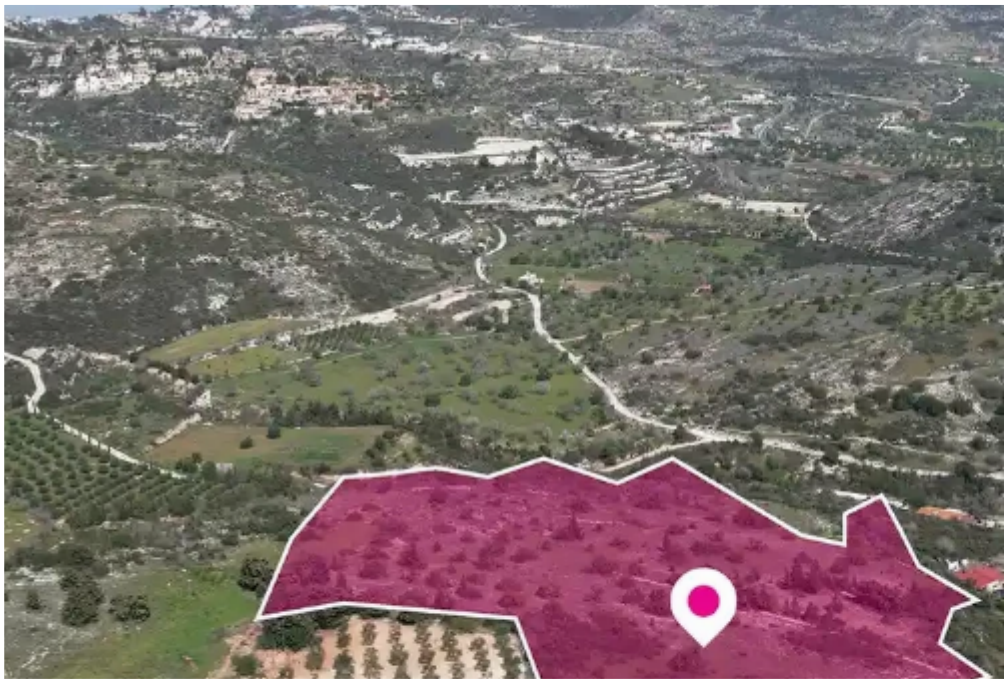

Ref: ba5303454

Total plot's-land's area: **29432 m²**

Available from: **2024-10-27**

Offered at: **265,000**

Type: **Agricultural**

""Agricultural field, extending to about 29,432 sq.m. in total. The surface of the field is smooth. Access to the field is via a right of passage. The asset is located 1.4km from Mesogi centre. The property falls within Zone ??4, with a building coefficient of 10%, coverage of 10%, and permission for 2 floors (10m) of construction. Location Coordinates: 34.81760428, 32.47135948"" ...