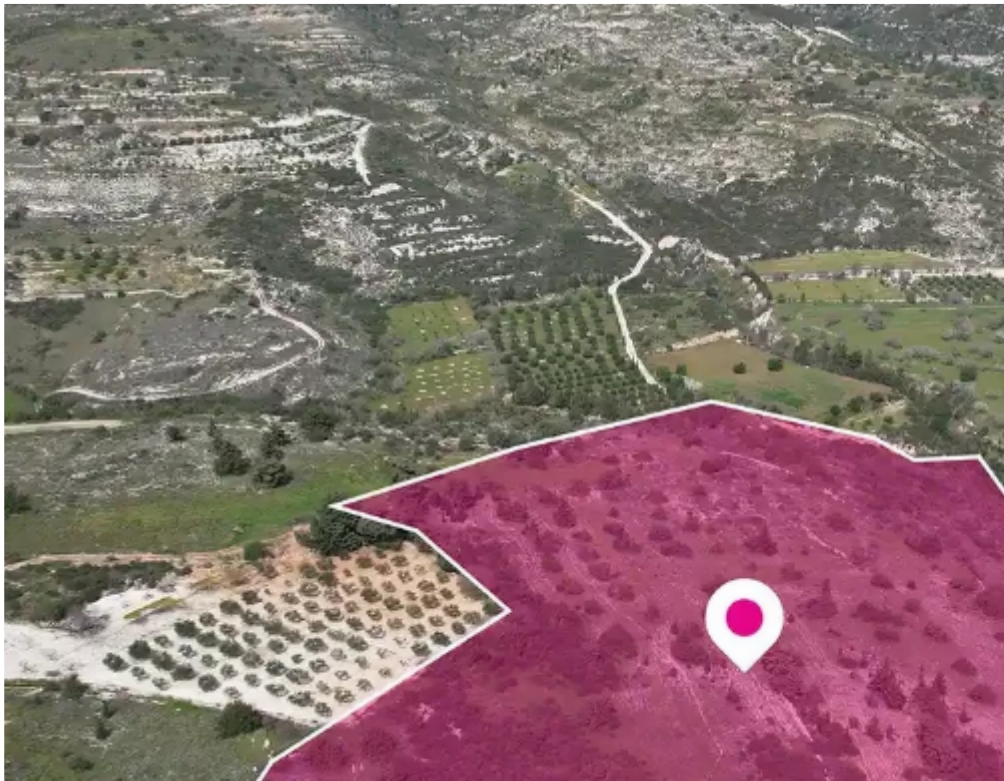

Ref: ba5303454

Total plot's-land's area: **29432 m²**

Available from: **2024-10-27**

Offered at: **265,000**

Type: **Agricultural**

""Agricultural field, extending to about 29,432 sq.m. in total. The surface of the field is smooth. Access to the field is via a right of passage. The asset is located 1.4km from Mesogi centre. The property falls within Zone ??4, with a building coefficient of 10%, coverage of 10%, and permission for 2 floors (10m) of construction. Location Coordinates: 34.81760428, 32.47135948"" ...