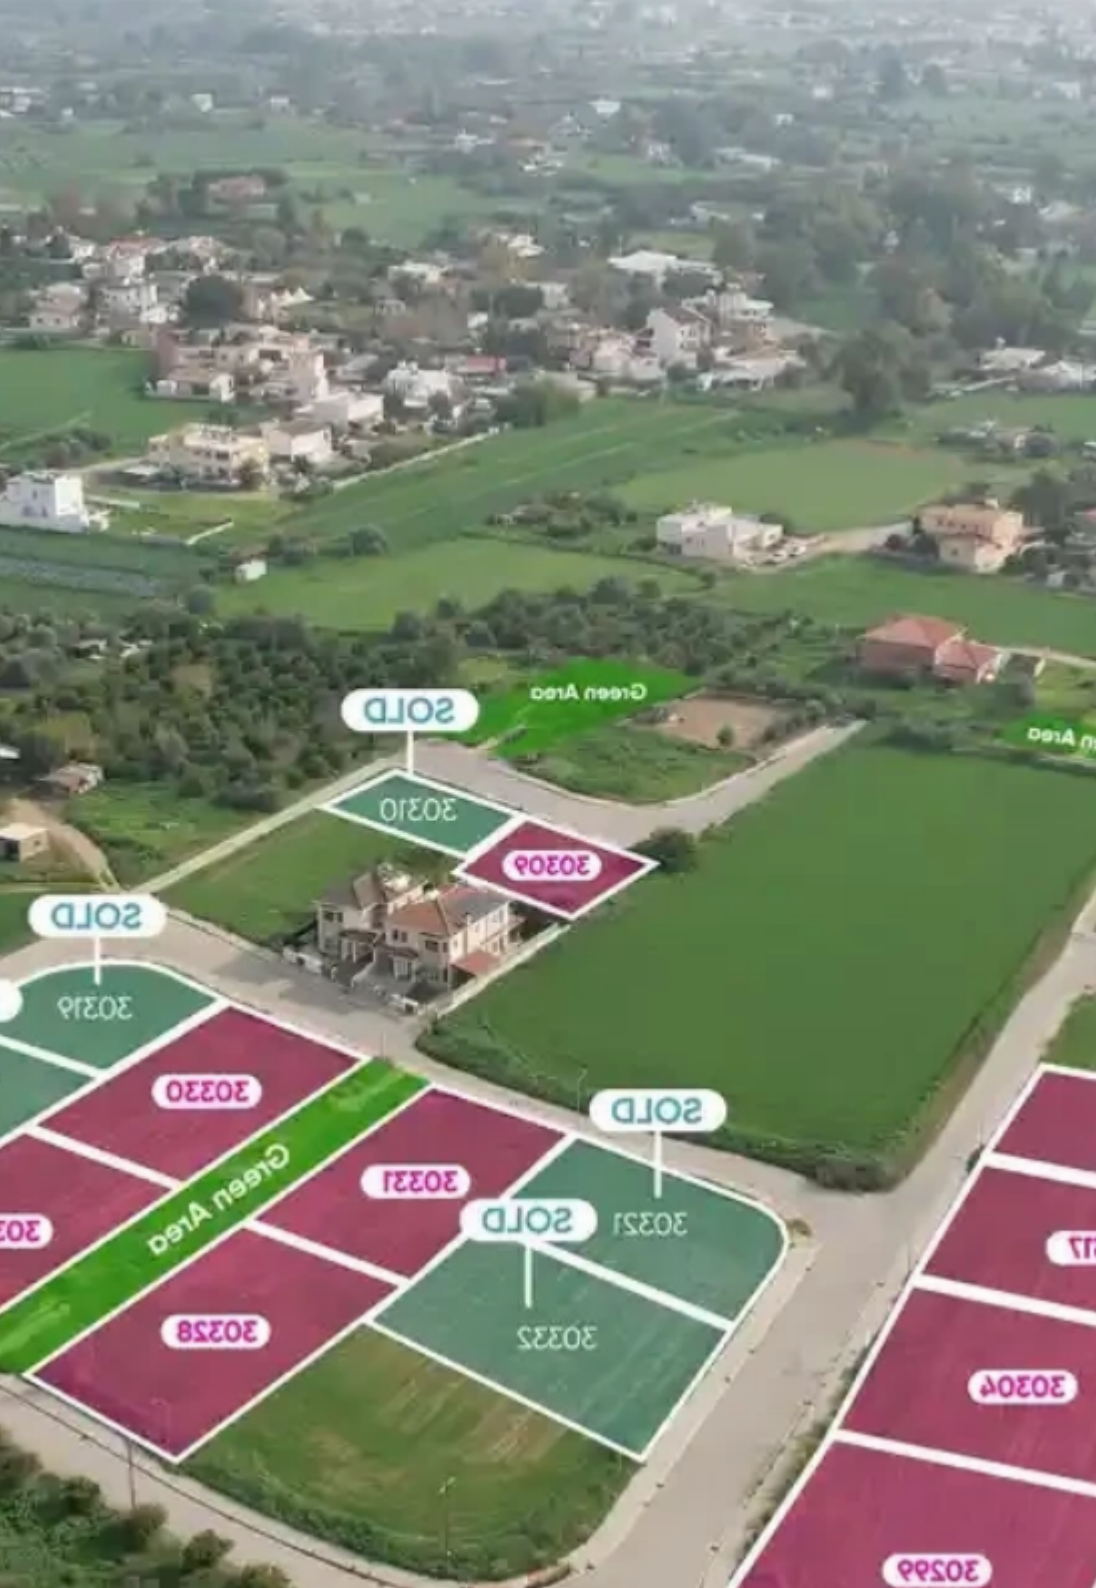

**Estate ID:** 75734

**Ref:** ba5303365

Total plot's-land's area: **630 m<sup>2</sup>**

Available from: **2024-10-27**

Offered at: **79,000**

Type: **Residential**

""""""Residential plot, extending to about 630 sq.m., has a regular shape and a flat surface. Access to the plot is via a registered road with a total frontage of approximately 26m."""""" ...

## Estate on map:

**Website:** [realty.com.cy/p/residential-land-630-m<sup>2</sup>-ba5303365](https://realty.com.cy/p/residential-land-630-m²-ba5303365)

**Email:** [info@rimatech.com.cy](mailto:info@rimatech.com.cy)