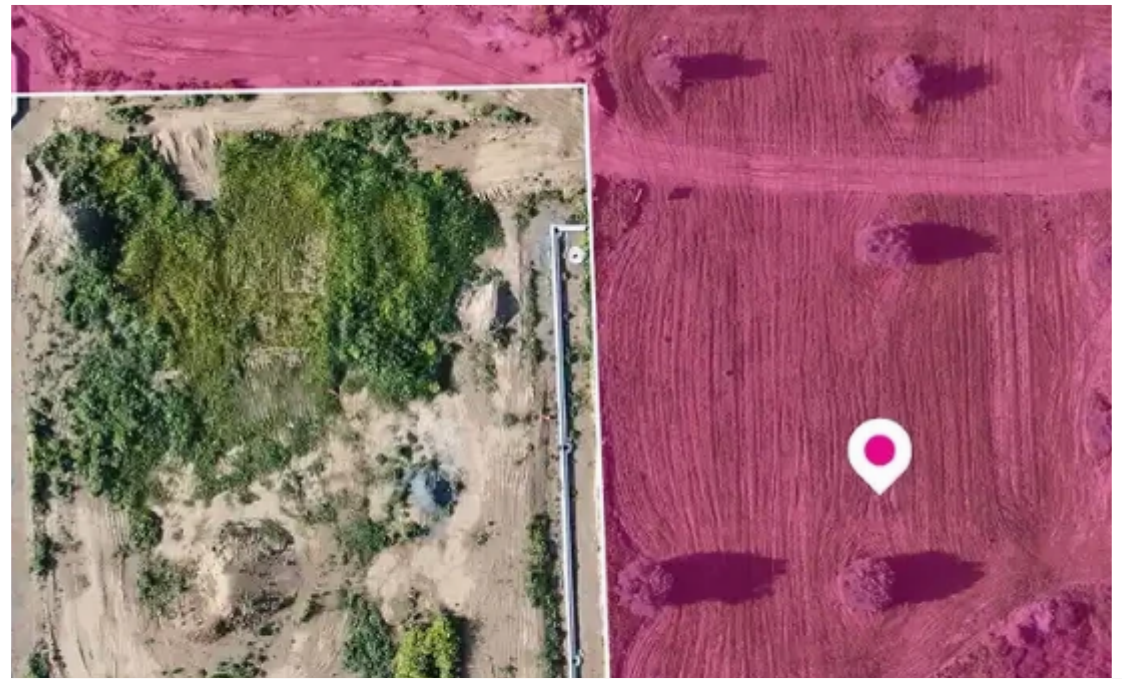

Residential land 5807 m²

Nicosia, Tseri-2480 , Cyprus

This ad is presented by listings admin, under supervision from ,
Licensed Real Estate Agent Reg no: 1234, Lic no: 603/E

Offered at: € 149,000

Estate ID: 75740

Ref: ba4706711

Total plot's-land's area: **5807 m²**

Available from: **2024-10-27**

Offered at: **149,000**

Type: **Residential**

""""Residential field, extending to about 5.807 sq.m. in total. (2.903,5 sq.m. for the share of 50%). The property is regularly shaped with a flat surface. Access to the field is via a registered road which is facing the southern side of the property with total frontage is approx.4m. """"...