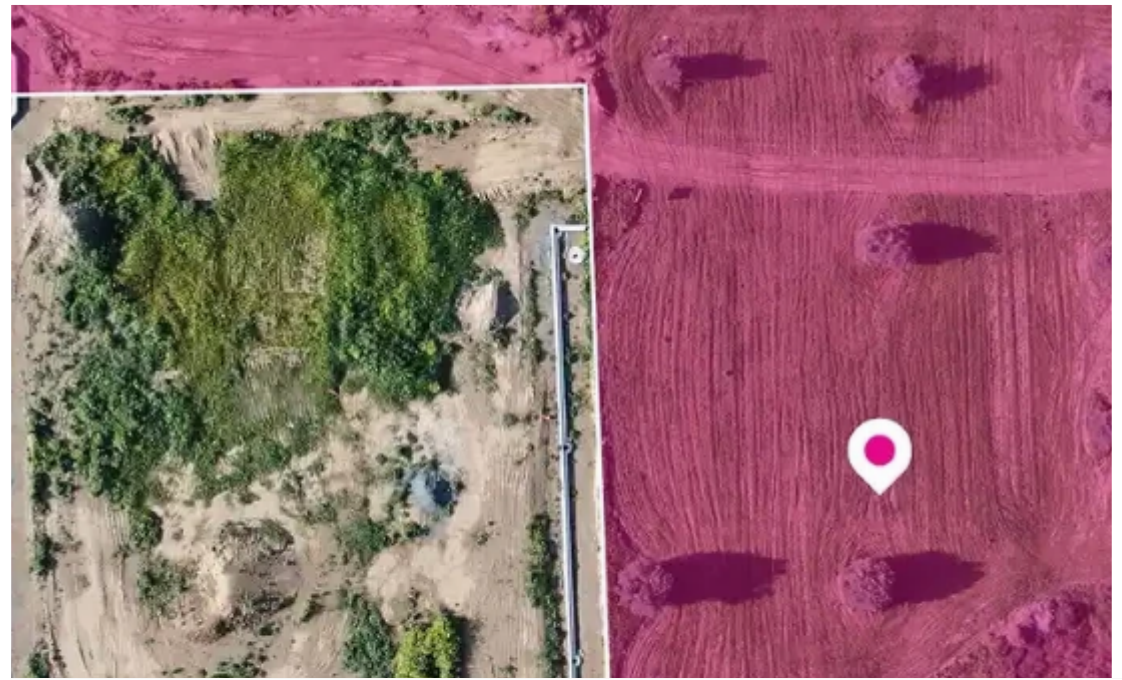

Residential land 5807 m²

Nicosia, Tseri-2480 , Cyprus

This ad is presented by listings admin, under supervision from ,
Licensed Real Estate Agent Reg no: 1234, Lic no: 603/E

Offered at: € 149,000

Estate ID: 75740

Ref: ba4706711

Total plot's-land's area: **5807 m²**

Available from: **2024-10-27**

Offered at: **149,000**

Type: **Residential**

""Residential field, extending to about 5.807 sq.m. in total. (2.903,5 sq.m. for the share of 50%). The property is regularly shaped with a flat surface. Access to the field is via a registered road which is facing the southern side of the property with total frontage is approx.4m.""...