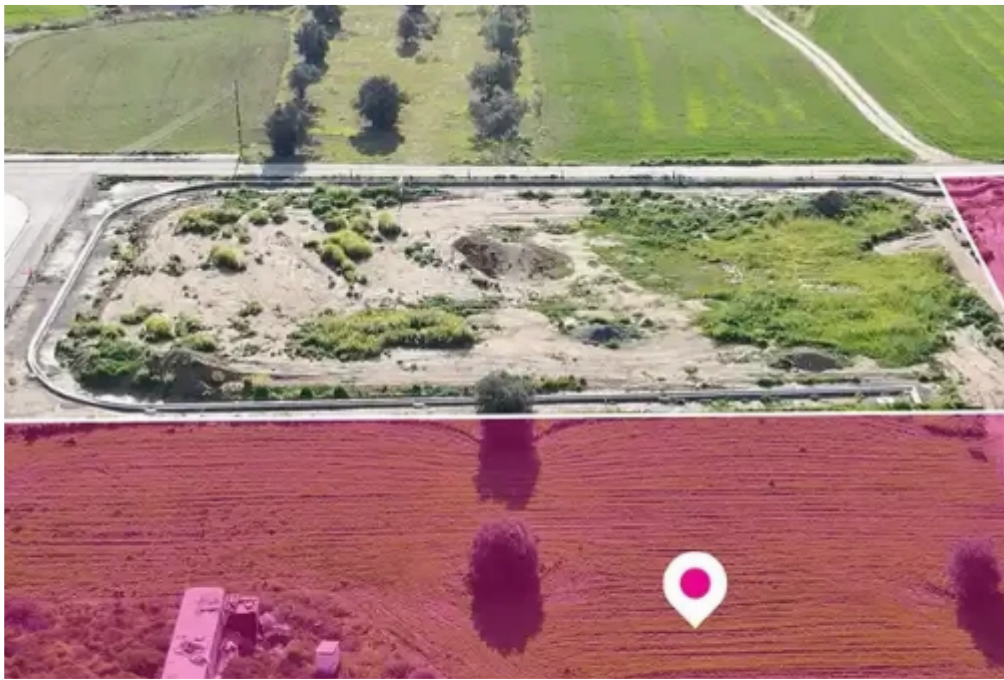

Ref: ba4706711

Total plot's-land's area: **5807 m²**

Available from: **2024-10-27**

Offered at: **149,000**

Type: **Residential**

""Residential field, extending to about 5.807 sq.m. in total. (2.903,5 sq.m. for the share of 50%). The property is regularly shaped with a flat surface. Access to the field is via a registered road which is facing the southern side of the property with total frontage is approx.4m.""...