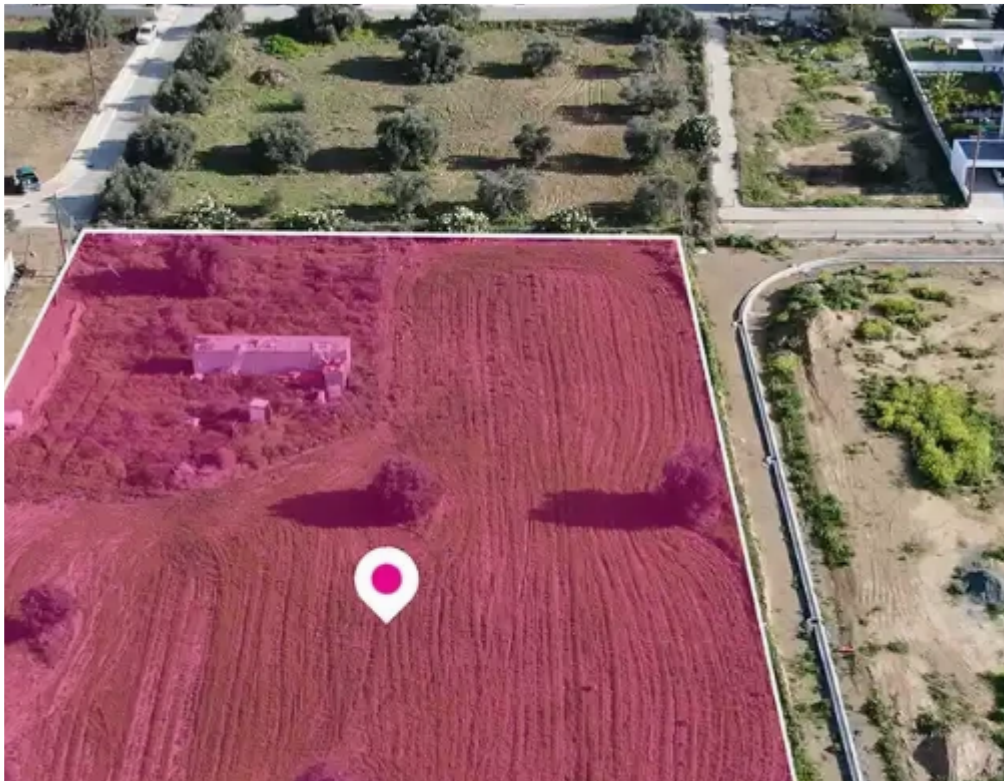

Residential land 5807 m²

Nicosia, Tseri-2480 , Cyprus

This ad is presented by listings admin, under supervision from ,
Licensed Real Estate Agent Reg no: 1234, Lic no: 603/E

Offered at: € 149,000

Estate ID: 75740

Ref: ba4706711

Total plot's-land's area: **5807 m²**

Available from: **2024-10-27**

Offered at: **149,000**

Type: **Residential**

""""Residential field, extending to about 5.807 sq.m. in total. (2.903,5 sq.m. for the share of 50%). The property is regularly shaped with a flat surface. Access to the field is via a registered road which is facing the southern side of the property with total frontage is approx.4m. """"...