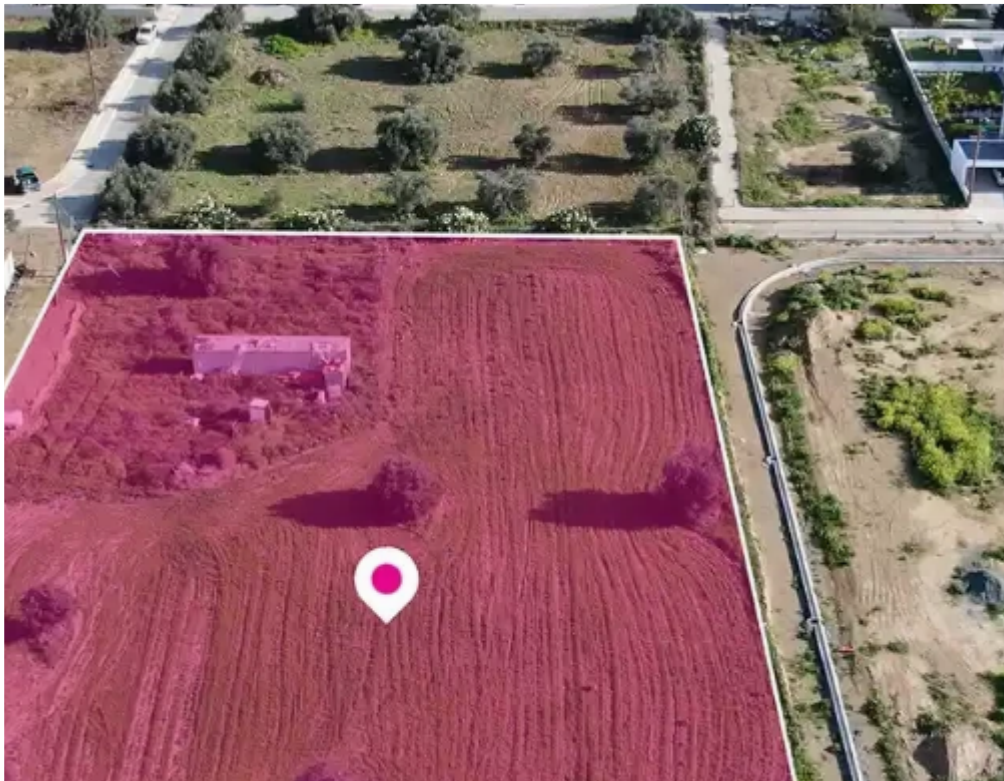

Residential land 5807 m²

Nicosia, Tseri-2480 , Cyprus

This ad is presented by listings admin, under supervision from ,
Licensed Real Estate Agent Reg no: 1234, Lic no: 603/E

Offered at: € 149,000

Estate ID: 75740

Ref: ba4706711

Total plot's-land's area: **5807 m²**

Available from: **2024-10-27**

Offered at: **149,000**

Type: **Residential**

""Residential field, extending to about 5.807 sq.m. in total. (2.903,5 sq.m. for the share of 50%). The property is regularly shaped with a flat surface. Access to the field is via a registered road which is facing the southern side of the property with total frontage is approx.4m.""...