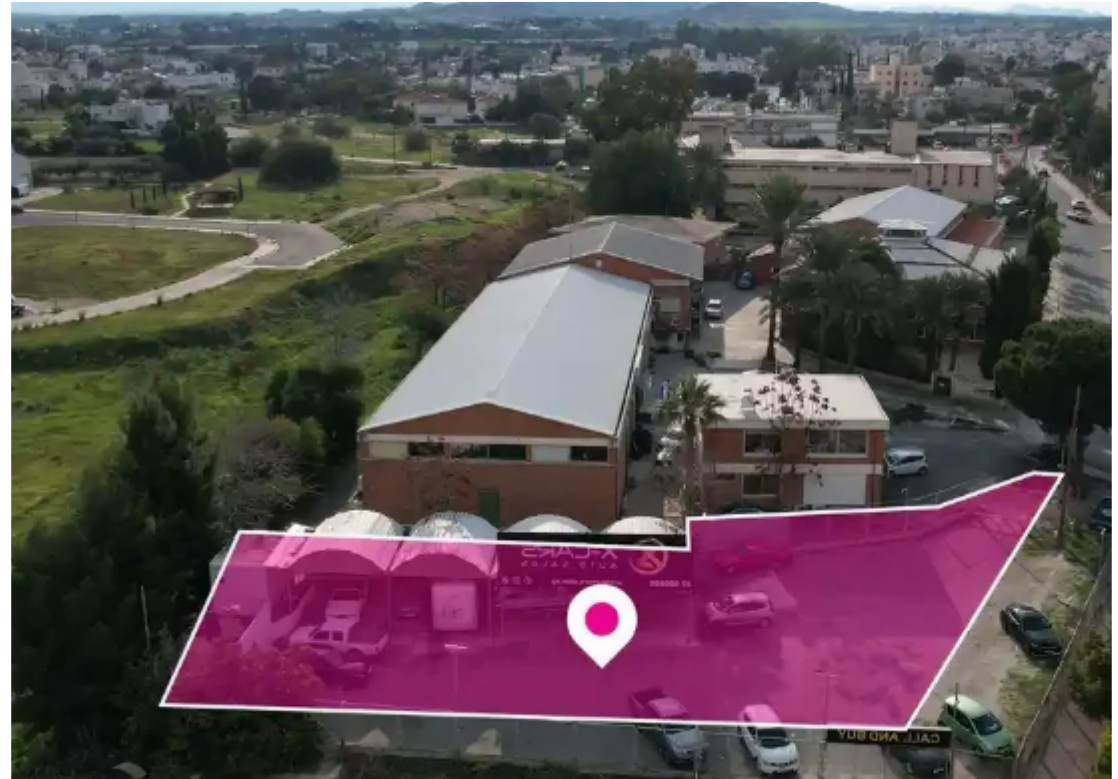

Commercial land 651 m²

Nicosia, Filippou-Papakyprianou-Ave-Latsia-2236 , Cyprus

This ad is presented by listings admin, under supervision from ,
Licensed Real Estate Agent Reg no: 1234, Lic no: 603/E

Offered at: €285,000

Estate ID: 75744

Ref: ba4782465

Total plot's-land's area: **651 m²**

Available from: **2024-10-27**

Offered at: **285,000**

Type: **Commercial**

""""Commercial field extending to about 651 sq.m. is located next to Giannou Kranidioti commercial avenue at Latsia, Nicosia. The property abuts a water stream on its western border, has a flat surface and its access is via a registered road with a total road frontage of approximately 4m. The field benefits from an active rental agreement of a 3.2% rental yield, and a 10% increase every 2 years until 2031. The asset falls within Zone ??4, with a building coefficient of 140%, coverage of 50%, and permission for 4 floors (17m) of construction.""""...