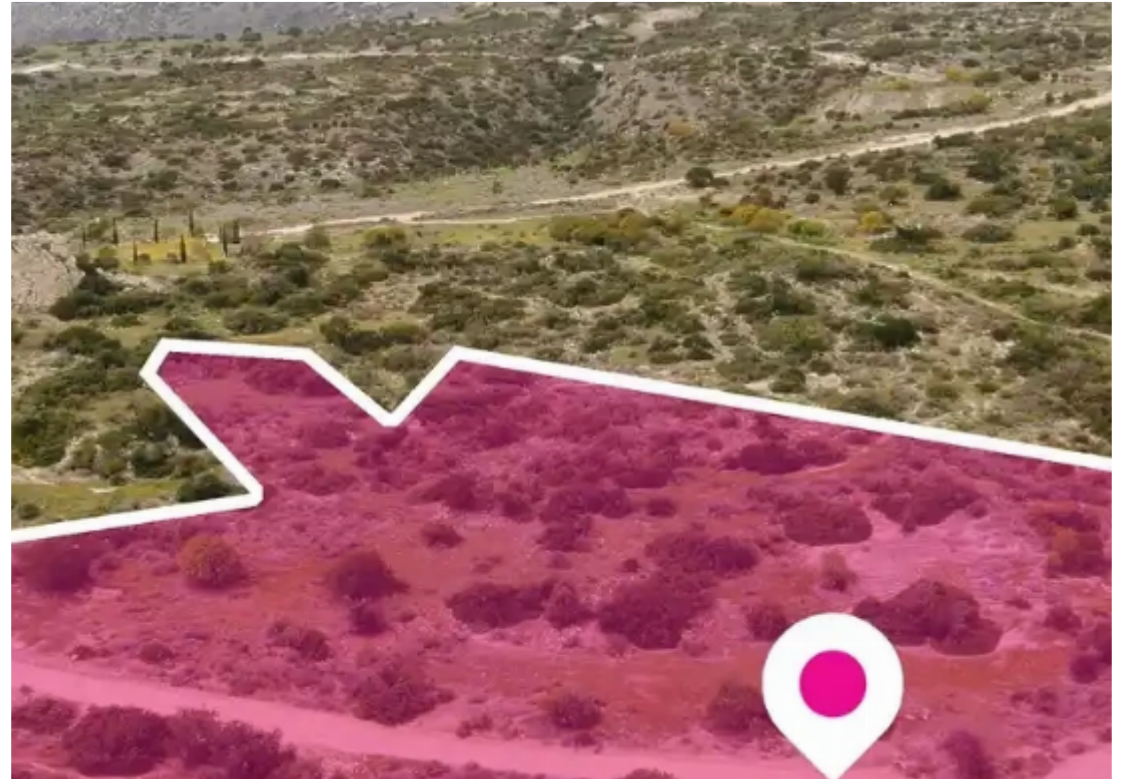

Ref: ba5303385

Total plot's-land's area: **5407 m²**

Available from: **2024-10-27**

Offered at: **58,000**

Type: **Residential**

""""A 33% share, 5.407 sq.m., of a touristic field extending to about 16.221 sq.m. in total, . Access to the plot is via a registered road which divides the plot into three fields. It is located 600m from centre of Maroni and it abuts government land on its northern border. The property falls within Zone ?1?, with a building coefficient of 20%, coverage of 15%, and permission for 2 floors (8,3m) of construction. """"...