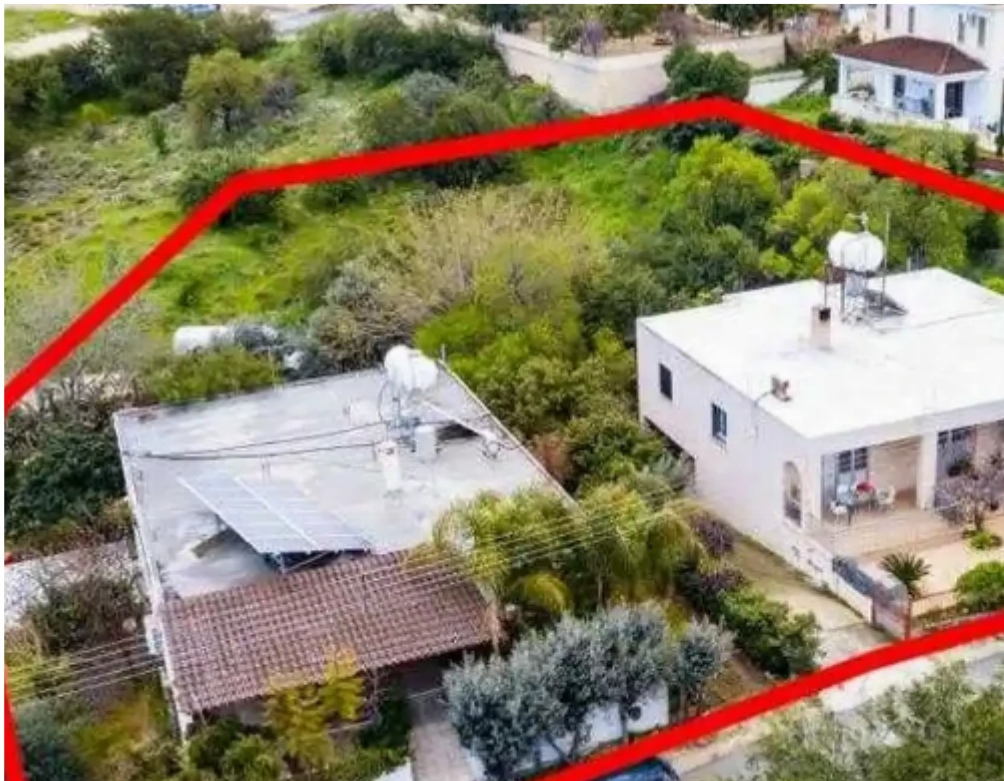

Residential land 2455 m²

Nicosia, Dali-2540 , Cyprus

This ad is presented by listings admin, under supervision from ,
Licensed Real Estate Agent Reg no: 1234, Lic no: 603/E

Offered at: €60,000

Estate ID: 75833

Ref: ba4955208

Total plot's-land's area: **2455 m²**

Coverage: **50 %**

Density: **90 %**

Available from: **2024-10-27**

Offered at: **60,000**

Type: **Residential**

""""The asset is a 33% share of a residential field in Dali, located 700m from the centre of the community. It is in close in proximity to amenities such as school, athletic centre, supermarkets, restaurants and cafes. The field has a total area of 2,455sqm and benefits from a combined road frontage of 90m."""" ...