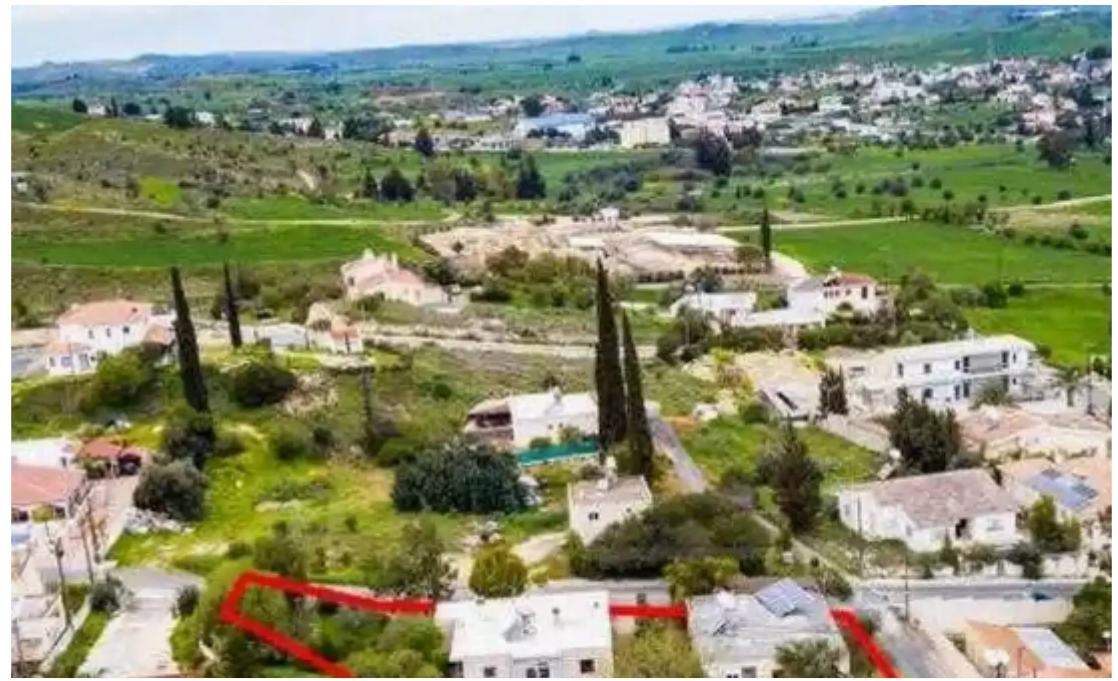

Residential land 2455 m²

Nicosia, Dali-2540 , Cyprus

This ad is presented by listings admin, under supervision from ,
Licensed Real Estate Agent Reg no: 1234, Lic no: 603/E

Offered at: €60,000

Estate ID: 75833

Ref: ba4955208

Total plot's-land's area: **2455 m²**

Coverage: **50 %**

Density: **90 %**

Available from: **2024-10-27**

Offered at: **60,000**

Type: **Residential**

""""The asset is a 33% share of a residential field in Dali, located 700m from the centre of the community. It is in close in proximity to amenities such as school, athletic centre, supermarkets, restaurants and cafes. The field has a total area of 2,455sqm and benefits from a combined road frontage of 90m."""" ...