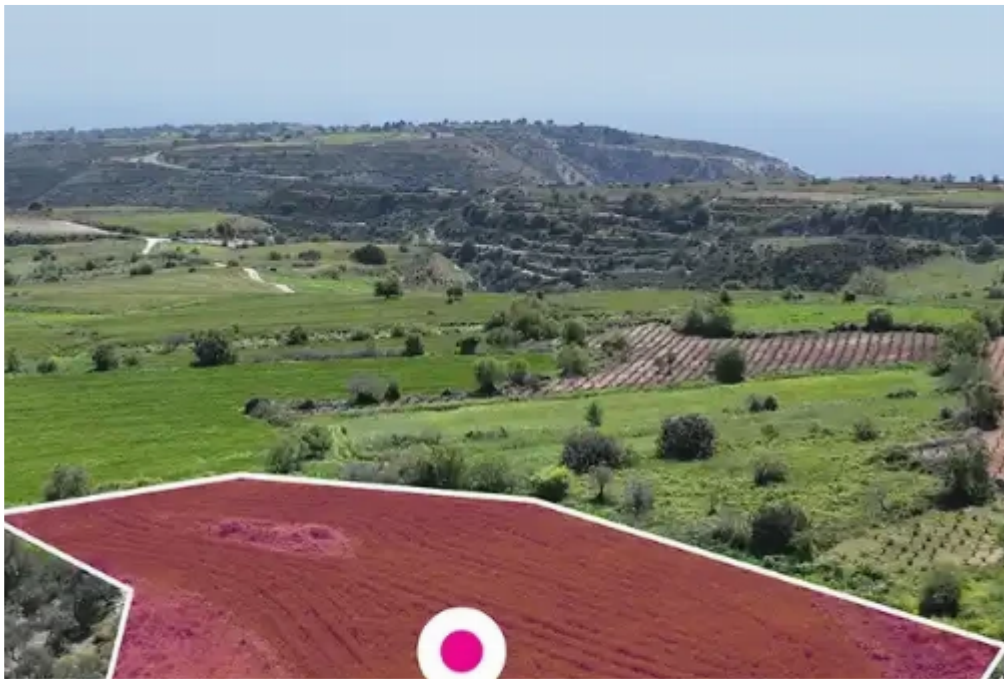

Ref: ba4717374

Total plot's-land's area: **6689 m²**

Available from: **2024-10-27**

Offered at: **150,000**

Type: **Touristic**

""""Touristic field, extending to about 6.689 sq.m. in total. The property has regular shape with even surface. The property falls within Zone ?3?5, with a building coefficient of 30%, coverage of 20%, and permission for 2 floors (7m) of construction. The surrounding area of the asset is primarily residential.