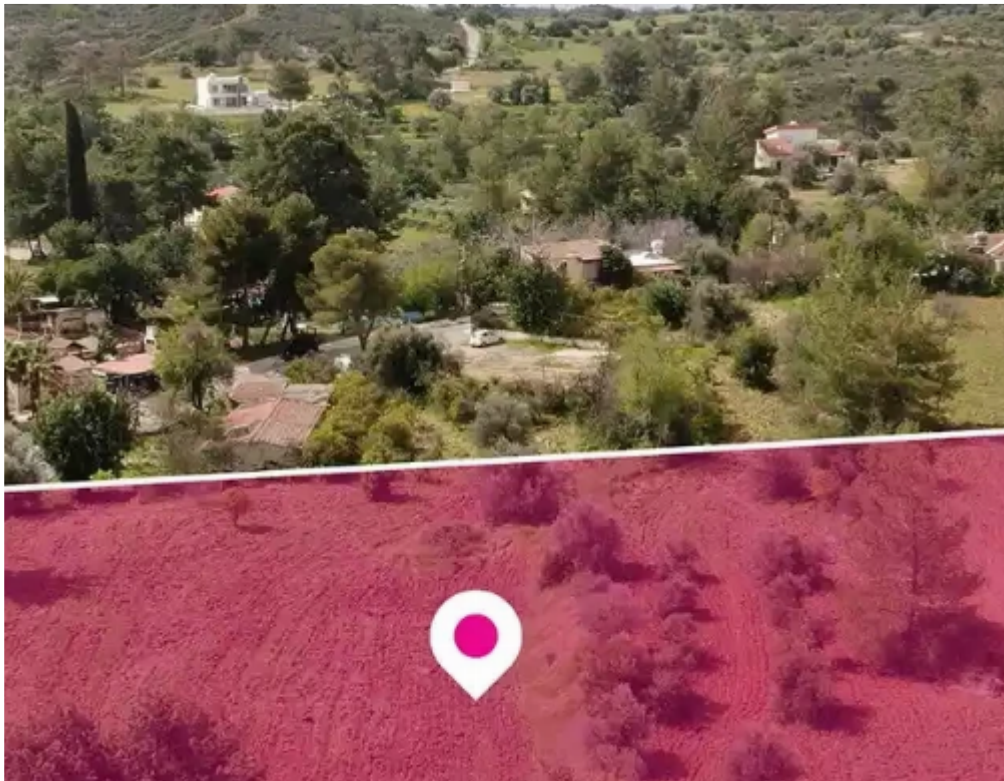

**Estate ID:** 75895

**Ref:** ba4717380

Total plot's-land's area: **2999 m<sup>2</sup>**

Available from: **2024-10-27**

Offered at: **60,000**

Type: **Residential**

""""This is a 50% share of a residential field of 5.998sq.m. in total. The property has regular shape with even surface. It is located approximately 120m from village centre. Access to the plot is via a registered road with total frontage of approximately 76m The property falls within Zone H2, with a building coefficient of 90%, coverage of 50%, and permission for 2 floors (8.3m) of construction. """" ...