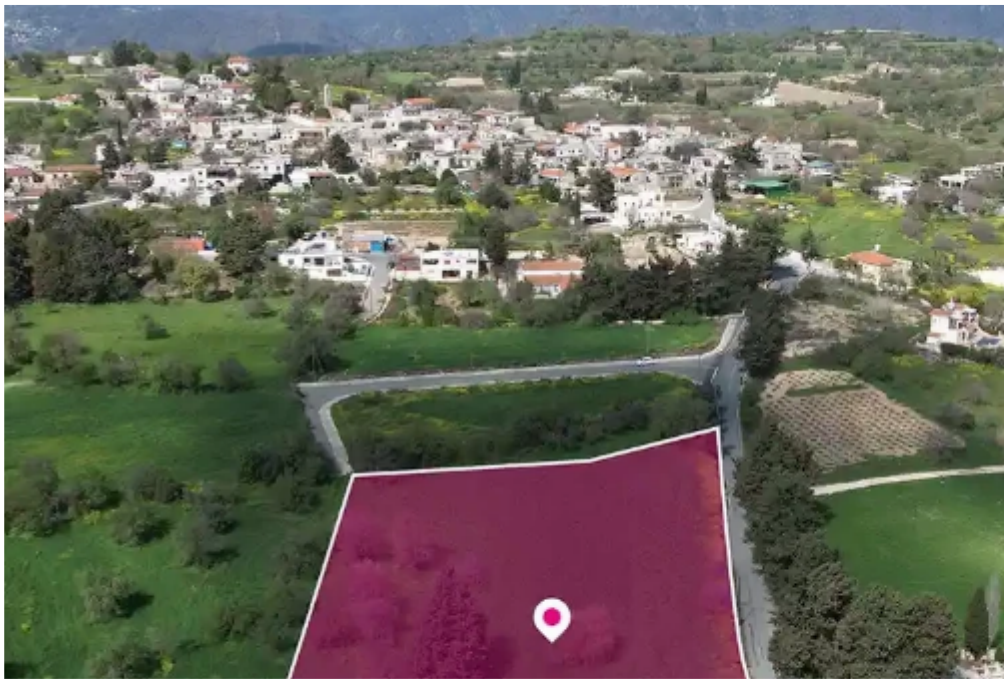

Residential land 6857 m²

Paphos, Fyti-8748 , Cyprus

This ad is presented by listings admin, under supervision from ,
Licensed Real Estate Agent Reg no: 1234, Lic no: 603/E

Offered at: € 150,000

Estate ID: 75909

Ref: ba4717370

Total plot's-land's area: **6857 m²**

Available from: **2024-10-27**

Offered at: **150,000**

Type: **Residential**

""Residential field, extending to about 6.857 sq.m. in total. The property has regular shape with even surface. Access to the field is via a registered road with total frontage of approximately 140m. The property falls within Zone H3, with a building coefficient of 60%, coverage of 35%, and permission for 2 floors (8.3m) of construction. The property is located 200m from the centre of the village. The surrounding area of the asset is primarily residential.

Location Coordinates: 34.92862382 32.54049022""...

Estate on map:

Website: [realty.com.cy/p/residential-land-6857-m²-ba4717370](https://realty.com.cy/p/residential-land-6857-m2-ba4717370)

Email: info@rimatech.com.cy