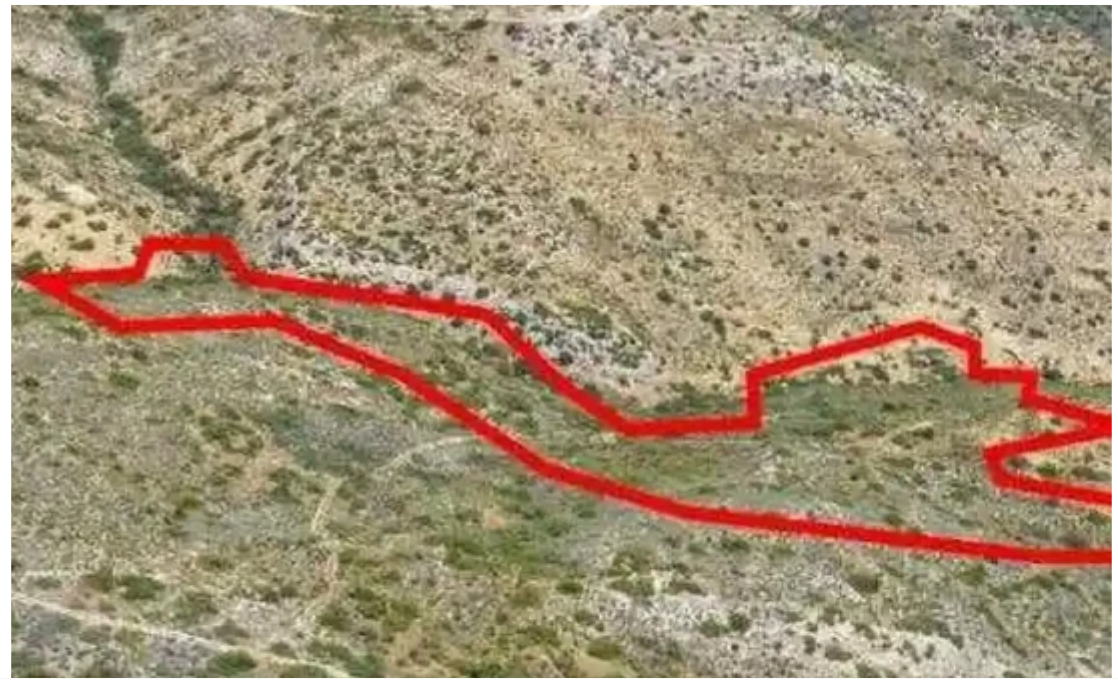

**Estate ID:** 75911

**Ref:** ba5191556

Total plot's-land's area: **32108 m<sup>2</sup>**

Coverage: **10 %**

Density: **10 %**

Available from: **2024-10-27**

Offered at: **103,000**

Type: **Agricultural**

""The property is an agricultural field in Choirokoitia. It is located 1,7km from the village center and 1km from Nicosia - Limassol highway. The field has an area of 32,108sqm and abuts a public registered path along its southern boundary.""...