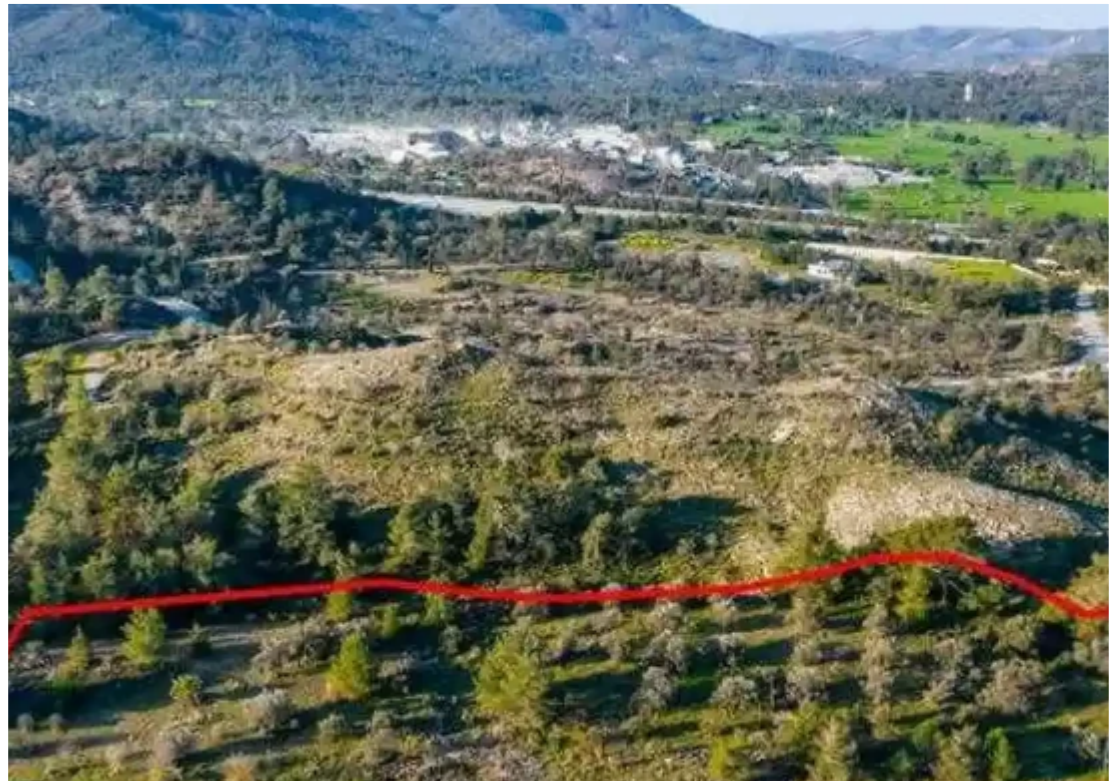

Ref: ba4969427

Total plot's-land's area: **12375 m²**

Coverage: **35 %**

Density: **60 %**

Available from: **2024-10-27**

Offered at: **450,000**

Type: **Residential**

""""""The property is a residential field in Kornos. It is located 440m from Nicosia-Limassol highway. The property has a land area of 12,375sqm and offers close proximity to amenities such as a school, grocery stores, restaurants and cafes and easy access to the highway.""""""...