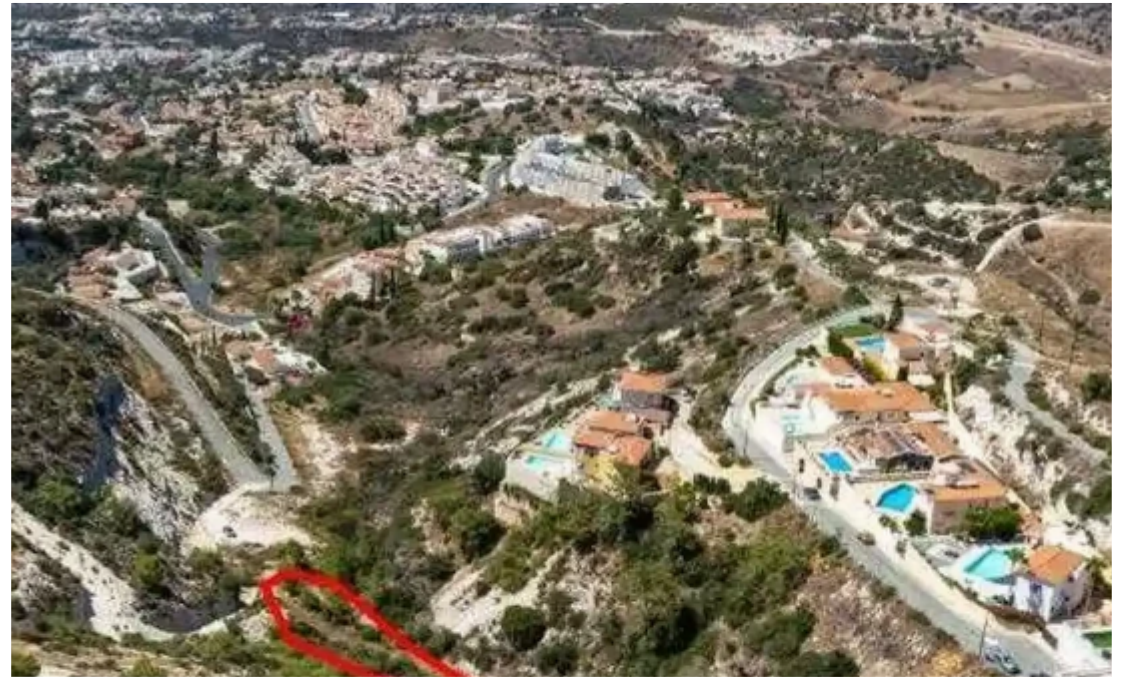

Residential land 2342 m²

Paphos, Pegeia-Village-8560 , Cyprus

This ad is presented by listings admin, under supervision from ,
Licensed Real Estate Agent Reg no: 1234, Lic no: 603/E

Offered at: € 33,600

Estate ID: 75922

Ref: ba4834488

Total plot's-land's area: **2342 m²**

Coverage: **20 %**

Density: **30 %**

Available from: **2024-10-27**

Offered at: **33,600**

Type: **Residential**

""""The property is a residential (42%) and agricultural (58%) field in Pegeia. It is located 200m from the center of Pegeia, 500m from the connection road Pegeia- Kathikas and approximately 60m from the nearest registered road. The field has a land area of 2,342sqm. There are all the necessary services of water supply and electricity close to the property. The immediate area is characterized by residential properties, like detached modern houses, complexes of houses, and plots under separation. VAT applicable on residential part of the field only.""""...