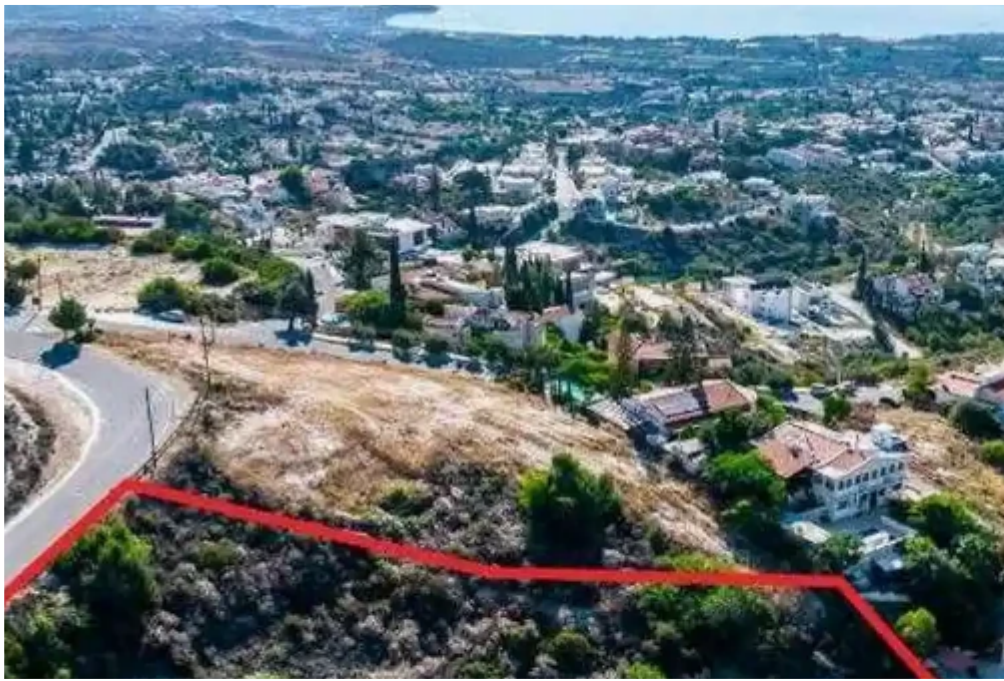

Residential land 3345 m²

Paphos, Tala-Kamaries-8577 , Cyprus

This ad is presented by listings admin, under supervision from ,
Licensed Real Estate Agent Reg no: 1234, Lic no: 603/E

Offered at: €243,000

Estate ID: 75927

Ref: ba4778022

Total plot's-land's area: **3345 m²**

Coverage: **25 %**

Density: **30 %**

Available from: **2024-10-27**

Offered at: **243,000**

Type: **Residential**

""""The property is a residential field in Tala. It is located on Agiou Neofytou avenue, 350m from Eleftherias avenue. The field has an area of 3,345sqm and a road frontage of 50m. It offers close proximity to amenities such as schools, retail shops and banks.""""...